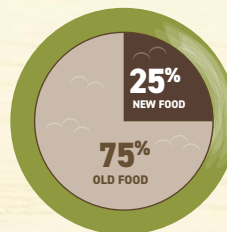

TRANSITIONAL

feeding :

1.