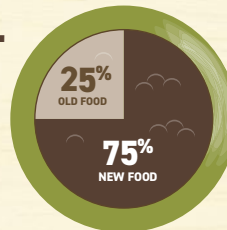

ROTATIONAL DIET

Keep things exciting at mealtime by rotating the ACANA recipes you feed your pet. This will allow your best friend to enjoy a variety of animal proteins in delicious and nourishing new flavours. Don't transition too abruptly, start by replacing 50% of the old food with the new recipe and gradually increase the amount over time. Puppies and kittens are recommended to remain on *puppy and kitten diet*.

TRANSITIONAL

feeding :

1.

2.

3.

4.

ACANA DOG PRODUCT RANGE

CLASSICS