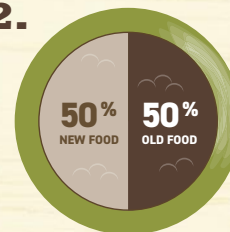

ACANA™ TRANSITIONING

Dogs and cats are often fed the same food for a long period of time, which means a sudden food change makes it difficult for their digestive systems to adapt.

That's why it's important to introduce new food gradually. Going slowly will give your pet time to adjust to their new food and will also reduce the chances of digestive upset. Start by mixing 25 percent new food with 75 percent old food. Slowly increase the new food proportionately over the next 10-14 days until you are feeding 100 percent new food.

ROTATIONAL DIET

Keep things exciting at mealtime by rotating the ACANA recipes you feed your pet. This will allow your best friend to enjoy a variety of animal proteins in delicious and nourishing new flavours. Don't transition too abruptly, start by replacing 50% of the old food with the new recipe and gradually increase the amount over time. Puppies and kittens are recommended to remain on *puppy and kitten diet*.

TRANSITIONAL

feeding :

1.

2.

3.

4.