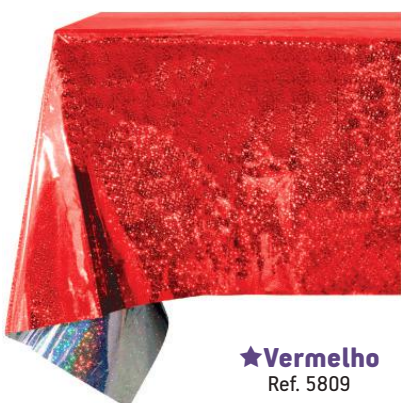

TOALHA DE MESA

Festa

137 x
274cm

TOALHA DE MESA

Festa

Toalhas com 137x274cm | Blister com 1 toalha | Caixas master com 200 blisters

★Rose Gold
Ref. 5800

★Ouro
Ref. 5801

★Prata
Ref. 5802

★Azul
Ref. 5803

★Preto
Ref. 5805

★Lilás
Ref. 5808

★Vermelho
Ref. 5809

★Verde Escuro
Ref. 5811

★Violeta
Ref. 5815

●Verde Claro
Ref. 5810

●Laranja
Ref. 5812

●Rosa Bebê
Ref. 5813

●Azul Bebê
Ref. 5814

Legenda: ★ Metalizada ● Opaca