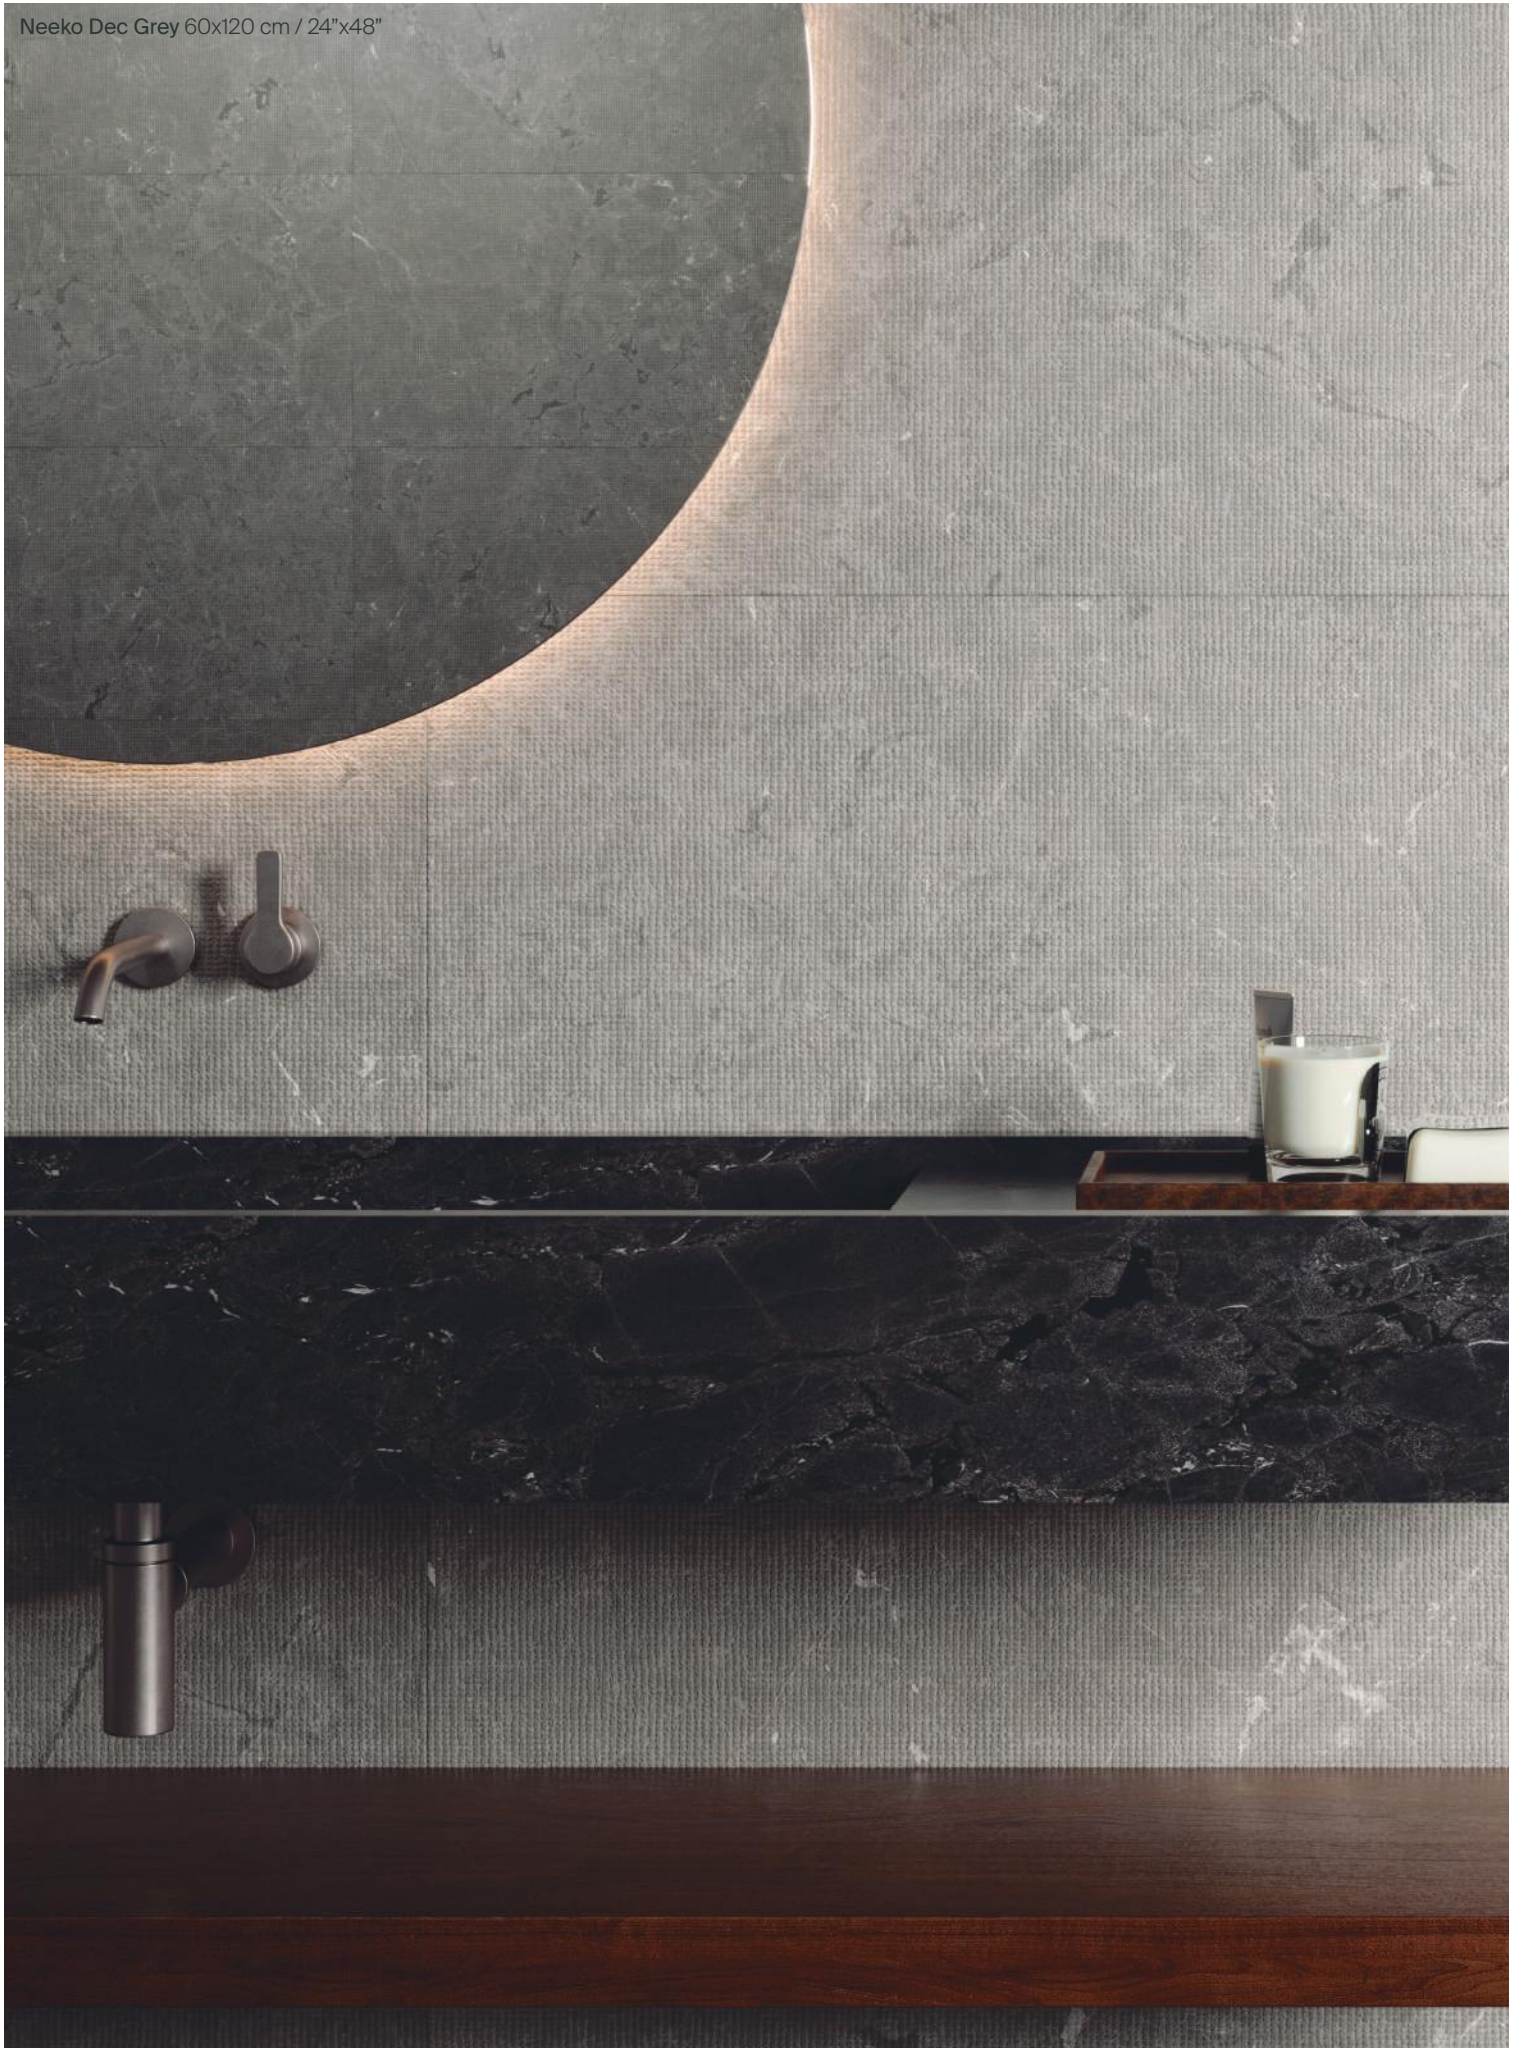

Neeko Dec Grey 60x120 cm / 24"x48"

Atemporal  
Atemporary  
Atemporaire