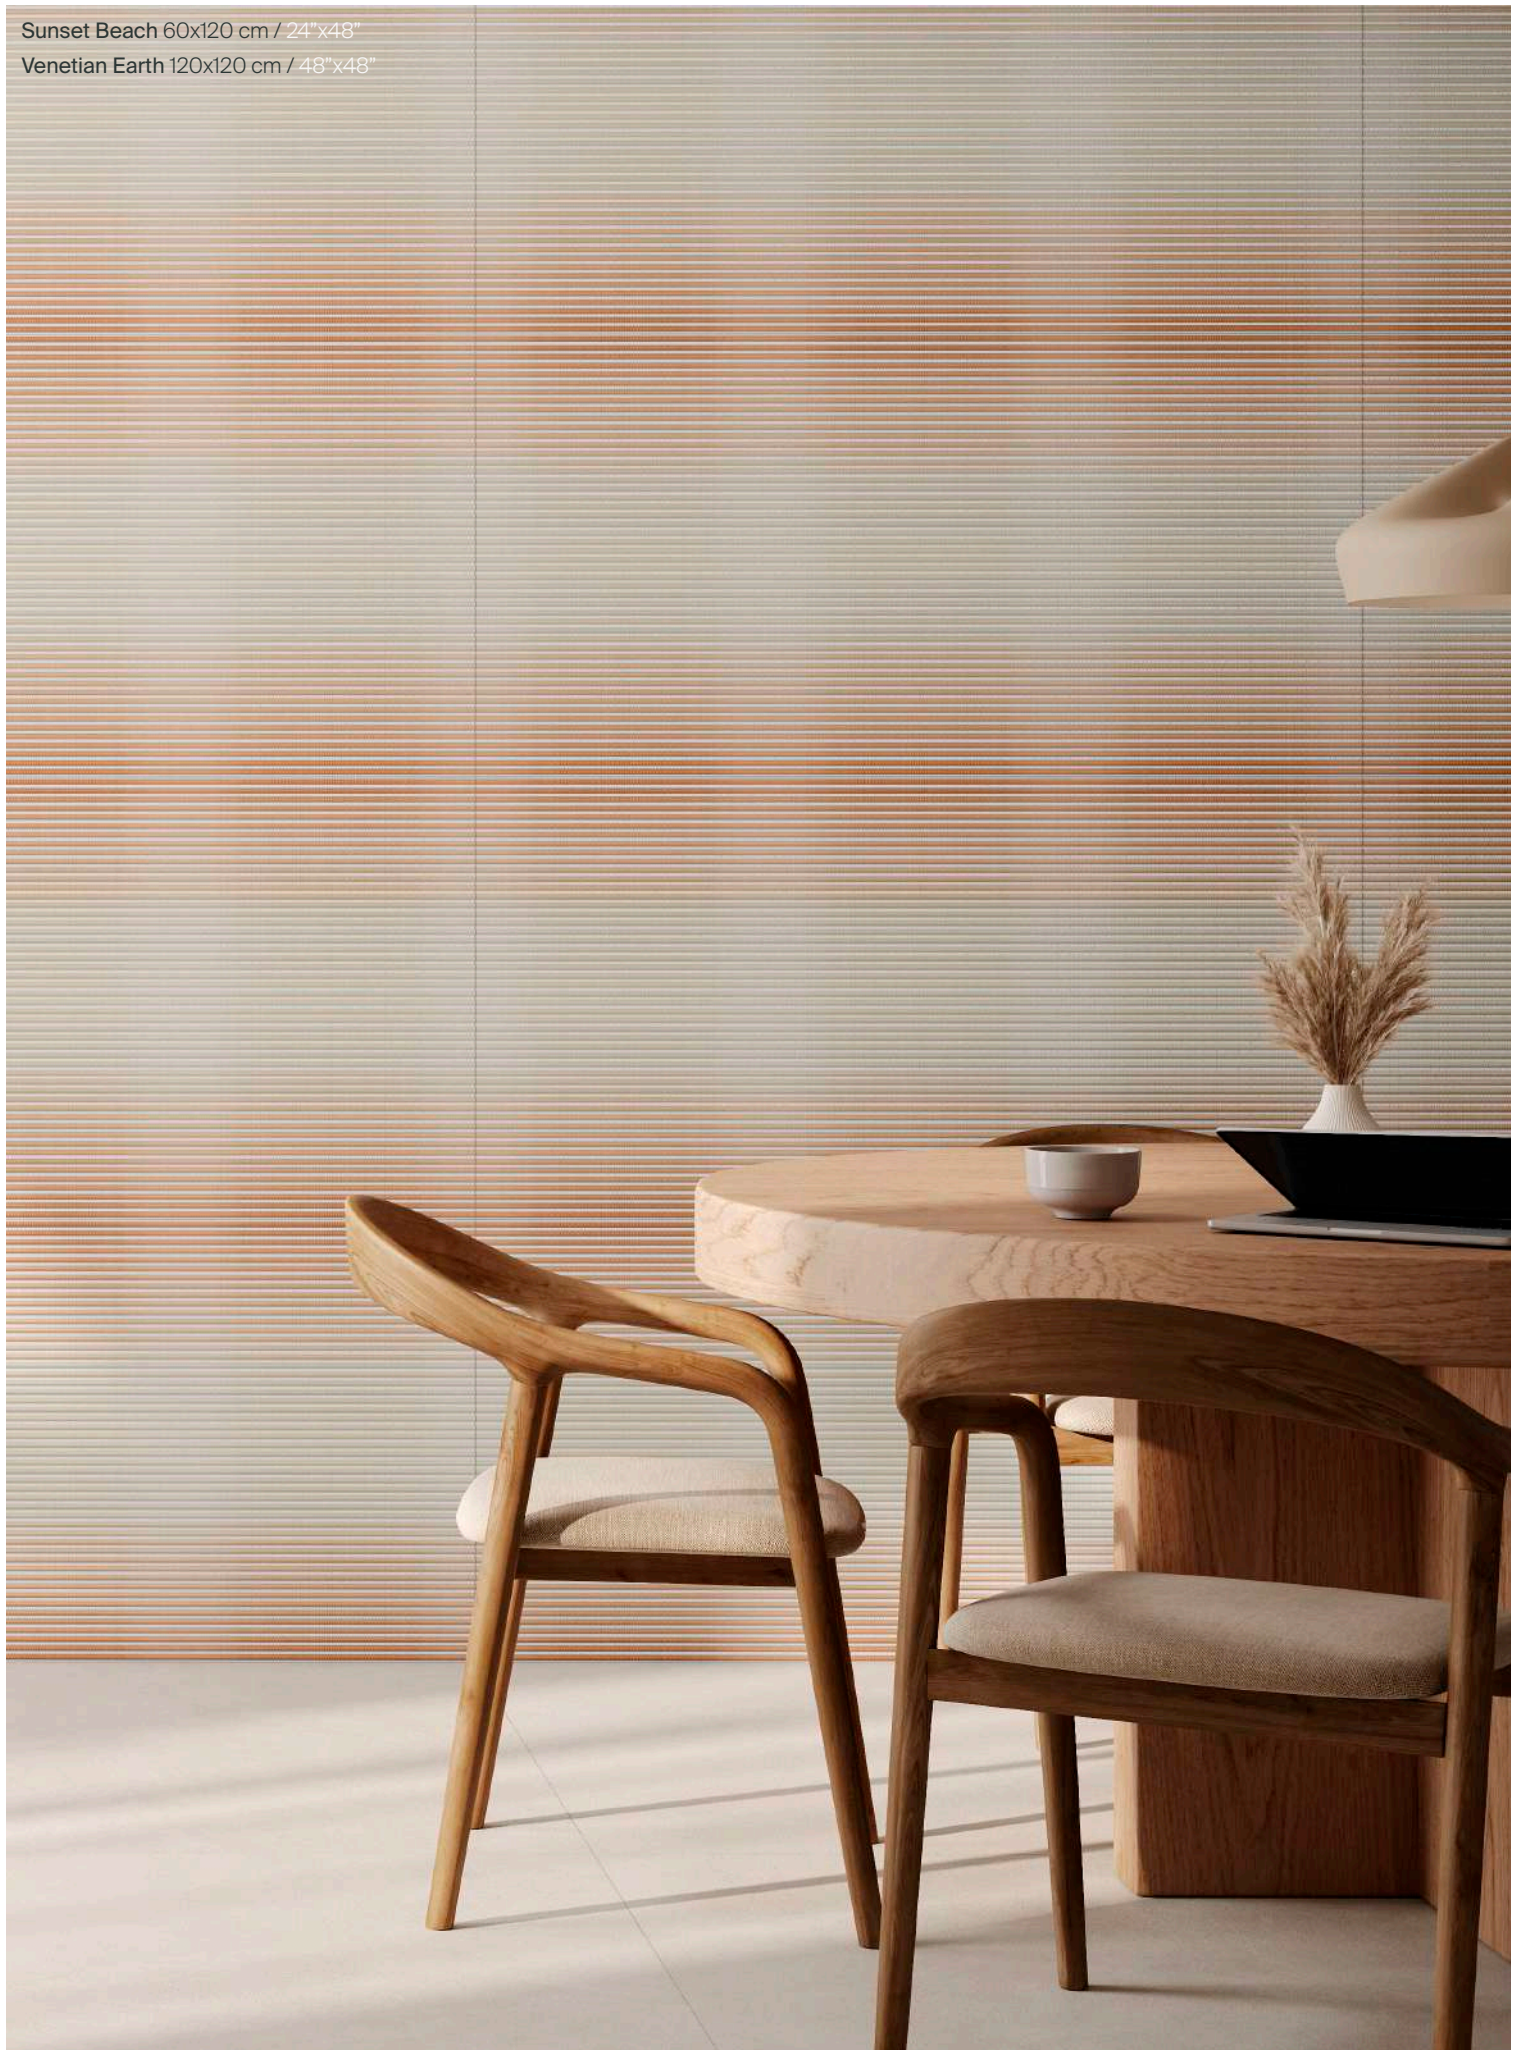

Sunset Beach 60x120 cm / 24"x48"
Venetian Earth 120x120 cm / 48"x48"