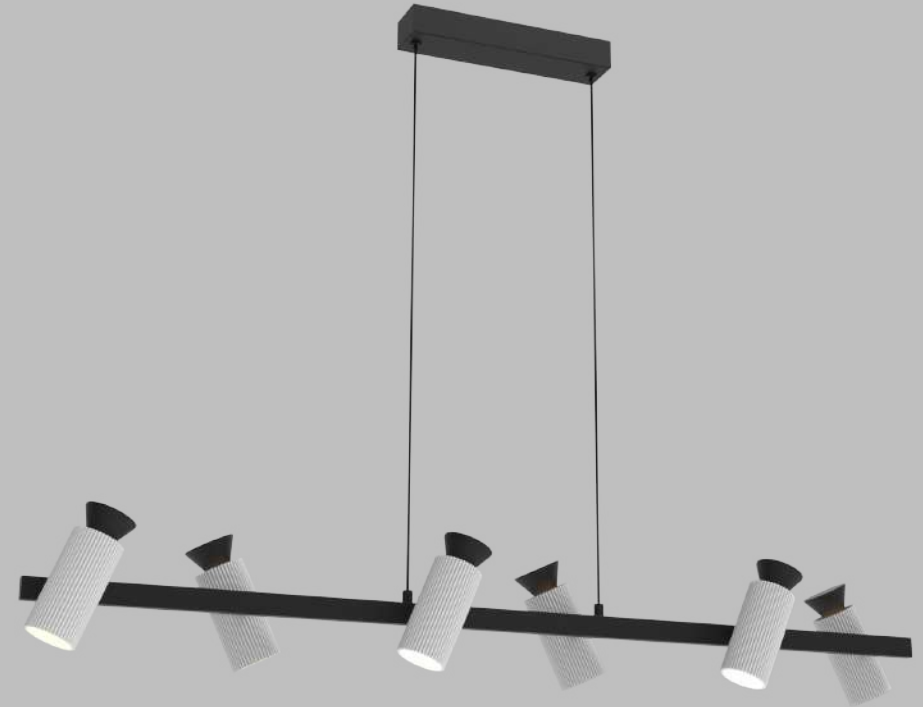

MD24516-6A
Lamp Size: L115*W18*H15CM / OAH:120CM
Matt Black / Grey Painting / Gold Deco

Vinnes

Opal White diffuser,
6*LED 8W, 3000/4000K,