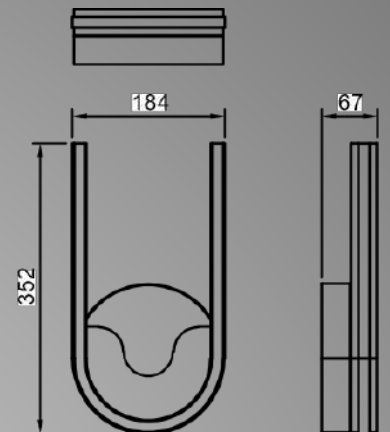

MB23144-1A
Lamp Size: L18*W7*H35CM
Sand Black/ Sand White, Wood Deco Panel
Opal White diffuser,
LED 12W, 3000K/4000K