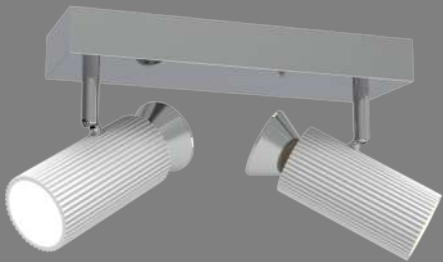

MX24516-2A
Lamp Size: L33.5*W9*H19CM
Matt Black / White Painting
Gold / Chrome / Wood Deco
Opal White diffuser,
2*LED 8W, 3000/4000K,