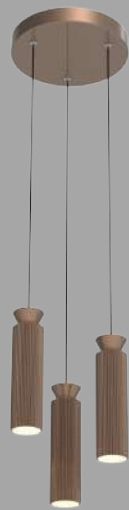

MD24516-3R
Lamp Size: D25*H15CM / OAH:120CM
Matt Black / White Painting
Gold / Chrome / Wood Deco
Opal White diffuser,
3*LED 8W, 3000/4000K,