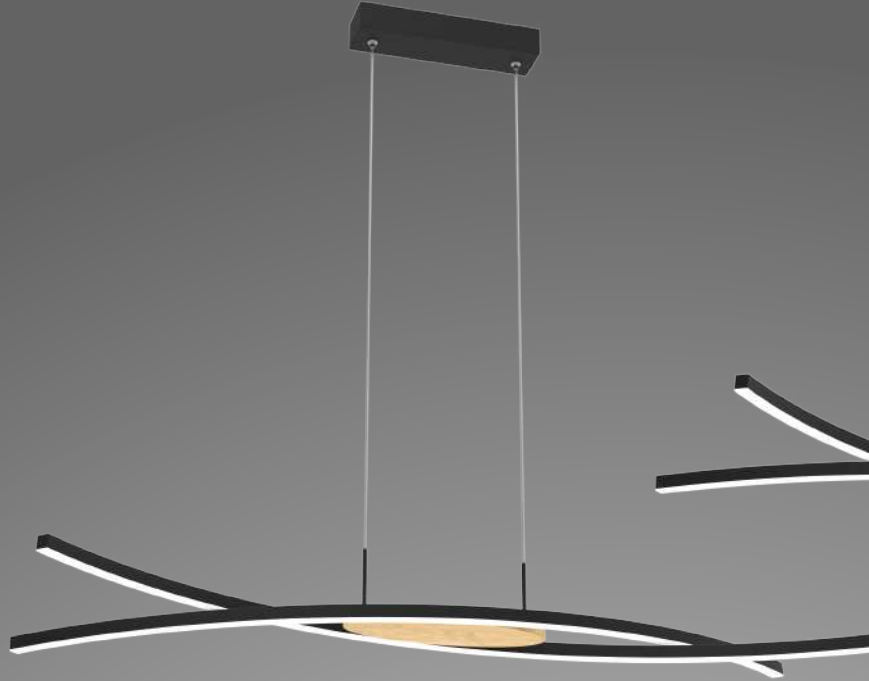

Walnut Wood Accent
White Ash Wood Accent
Pipe Wood Accent
Optional

Laser

MD23207-2C
Lamp Size: L100*W29*H120CM
Sand Black/ Sand White, Wood Deco Panel
Opal White diffuser,
LED 36W, 3000K,