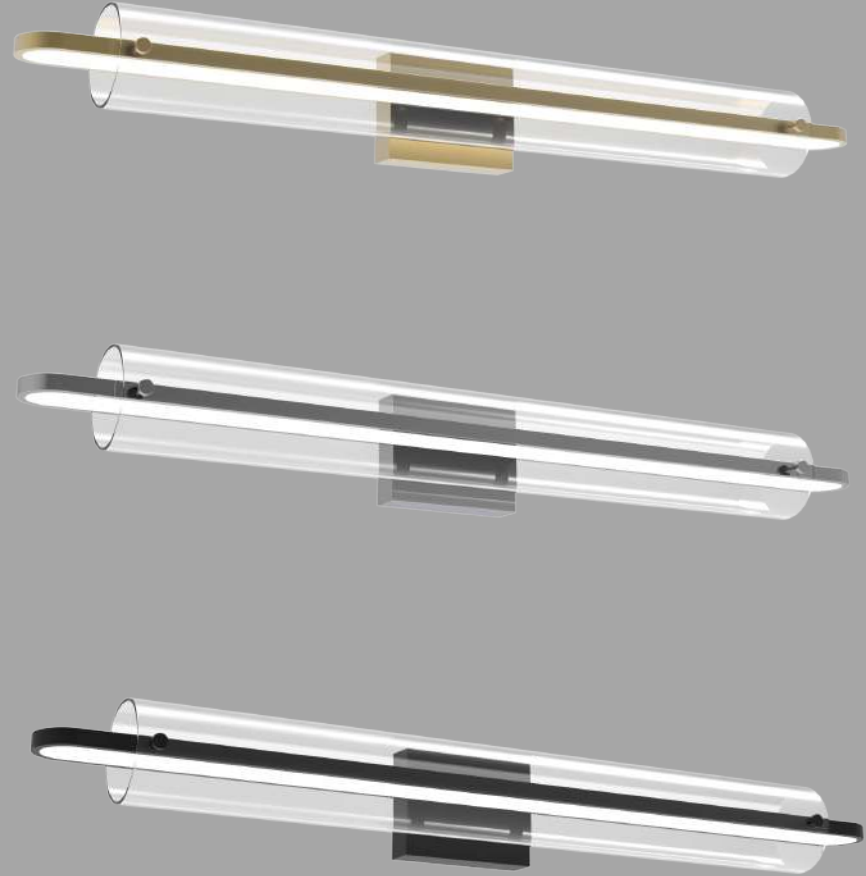

 synergies group limited[®]
Virgula

MX23144-3A
Lamp Size: D60*H7CM
Sand Black/ Sand White, Wood Deco Panel
Opal White diffuser,
LED 36W, 3000K/4000K

Virgula

MX23144-2A
Lamp Size: D60*H7CM
Sand Black/ Sand White, Wood Deco Panel
Opal White diffuser,
LED 36W, 3000K/4000K

MB23144-1A
Lamp Size: L18*W7*H35CM
Sand Black/ Sand White, Wood Deco Panel
Opal White diffuser,
LED 12W, 3000K/4000K

MB24512-1L
Lamp Size: L96.5*W15*H10CM
Gold Color, Sand Black. Chrome Color,
Ribbed Glass Shade, Opal White diffuser,
LED 25W, 3000/4000K,

Bianca

Bianca

MB24512-1L
Lamp Size: L96.5*W15*H10CM
Gold Color, Sand Black. Chrome Color,
Clear Glass Shade, Opal White diffuser,
LED 25W, 3000/4000K,

Bianca

Bianca

MB24512-1M
Lamp Size: L76.5*W15*H10CM
Gold Color, Sand Black. Chrome Color,
Ribbed Glass Shade, Opal White diffuser,
LED 18W, 3000/4000K,