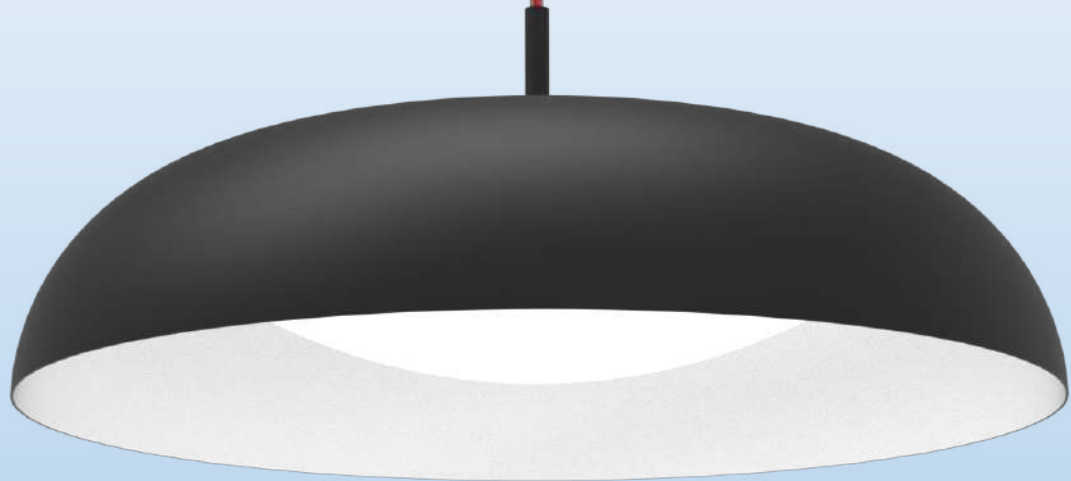

Lumina

MD23148-1A
Lamp Size: D38*H15CM
Sand Black/ Sand White,
Opal White diffuser,
LED 12W, 3000K/4000K