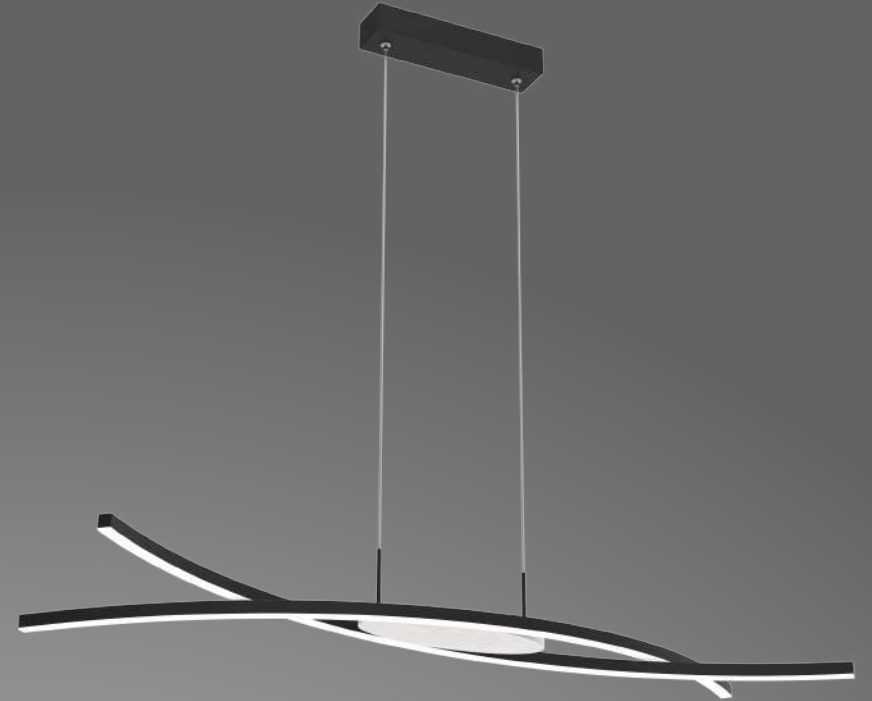

Walnut Wood Accent
White Ash Wood Accent
Pipe Wood Accent
Optional

Laser

MD23207-2C
Lamp Size: L100*W29*H120CM
Sand Black/ Sand White, Wood Deco Panel
Opal White diffuser,
LED 36W, 3000K,