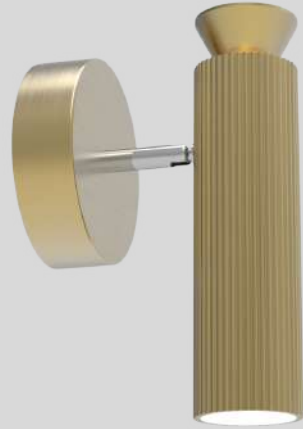

Vinnes

Vinnes

ML24516-2A
Lamp Size: D32.5*H150CM
Matt Black / White Painting
Gold / Chrome / Wood Deco
Opal White diffuser,
2*LED 8W, 3000/4000K,

Vinnes

MT24516-1L
Lamp Size: L23*W14*H40CM
Matt Black / White Painting
Gold / Chrome / Wood Deco
Opal White diffuser,
1*LED 8W, 3000/4000K,