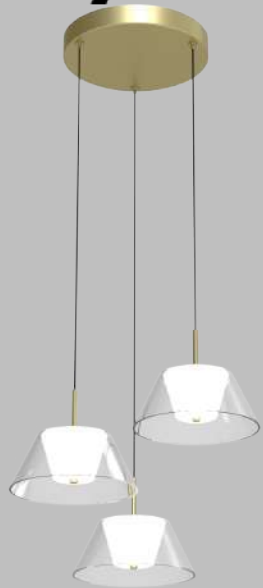

MD24514-3F
Lamp Size: D42*H16CM / OAH:120CM
Matt Black / Grey Painting
Clear / Smoke Glass Shade,
Opal White diffuser,
3*LED 8W, 3000/4000K,

OTTA