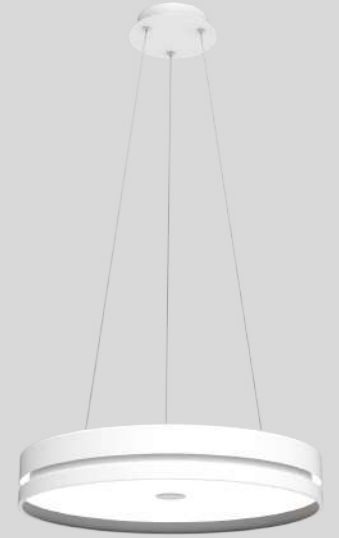

2025/2026

Vision 2025 – New Projects & Solutions

A Preview of Innovation in Lighting Design

Nanda

MD24510-1L
Lamp Size: D60*H10CM, 120CM Cable.
Sand Black/ White Color, Gold Painting Deco
Opal White diffuser,
LED 36W, 3000/4000K,

The primary component of the LASER series is a slim rod illuminated along the entirety of its length. The opal diffuser radiates soft LED light outward from the axis of the lamps and completes the cylindrical shape. Used in angled repetition the fixture becomes increasingly energetic creating a field of radiant floating lines.