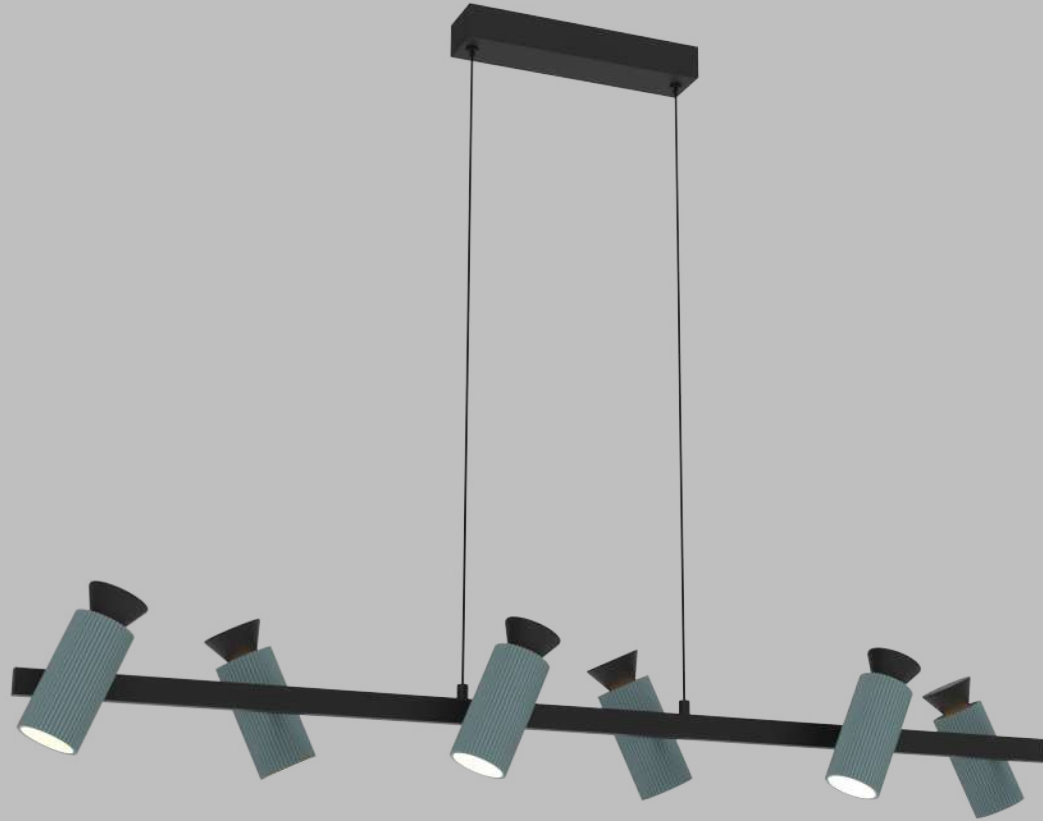

MD24516-6A
Lamp Size: L115*W18*H15CM / OAH:120CM
Matt Black / Grey Painting / Gold Deco

Vinnes

Opal White diffuser,
6*LED 8W, 3000/4000K,