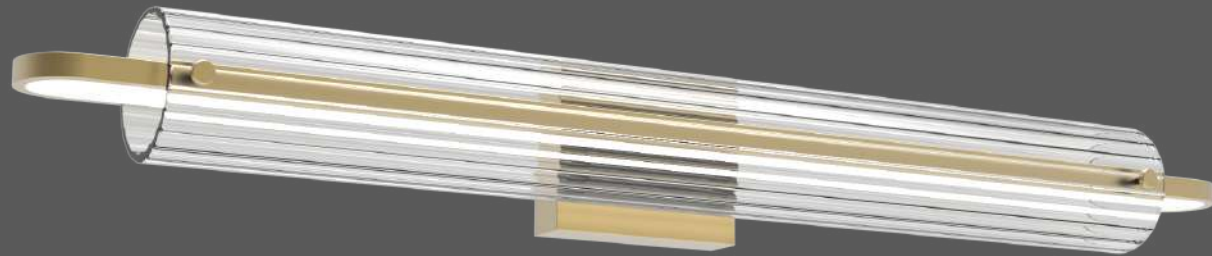

MB24512-1L
Lamp Size: L96.5*W15*H10CM
Gold Color, Sand Black. Chrome Color,
Ribbed Glass Shade, Opal White diffuser,
LED 25W, 3000/4000K,

Bianca