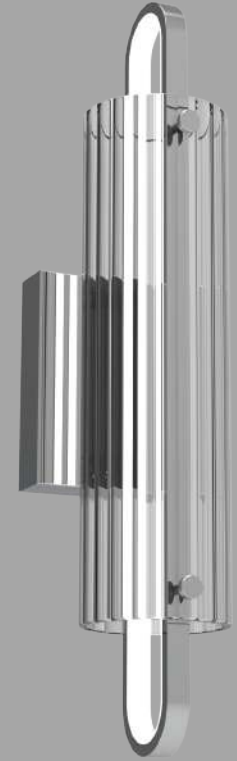

Bianca

Bianca

MB24512-1L
Lamp Size: L96.5*W15*H10CM
Gold Color, Sand Black. Chrome Color,
Clear Glass Shade, Opal White diffuser,
LED 25W, 3000/4000K,

Bianca

Bianca

MB24512-1M
Lamp Size: L76.5*W15*H10CM
Gold Color, Sand Black. Chrome Color,
Ribbed Glass Shade, Opal White diffuser,
LED 18W, 3000/4000K,

MB24512-1M
Lamp Size: L76.5*W15*H10CM
Gold Color, Sand Black. Chrome Color,
Clear Glass Shade, Opal White diffuser,
LED 18W, 3000/4000K,

Bianca

bianca

synergies group limited[®]

MB24512-1S
Lamp Size: L51.5*W15*H10CM
Gold Color, Sand Black. Chrome Color,
Clear / Ribbed Glass Shade,
Opal White diffuser,
LED 12W, 3000/4000K,

Bianca

MB24512-3L
Lamp Size: L106.5*W11*H16CM
Gold Color, Sand Black. Chrome Color,
Clear / Ribbed Glass Shade,
Opal White diffuser,
LED 36W, 3000/4000K,

Bianca

Bianca

Bianca

MD24512-3L
Lamp Size: L106.5*W11*H16CM
Gold Color, Sand Black. Chrome Color,
Clear / Ribbed Glass Shade,
Opal White diffuser,
LED 36W, 3000/4000K,