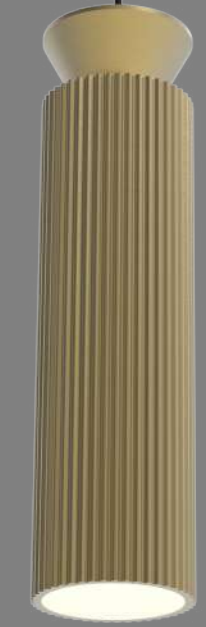

MD24516-1A
Lamp Size: D6*H23CM / OAH:120CM
Matt Black / White Painting
Gold / Chrome / Wood Deco
Opal White diffuser,
1*LED 8W, 3000/4000K,

Vinnes