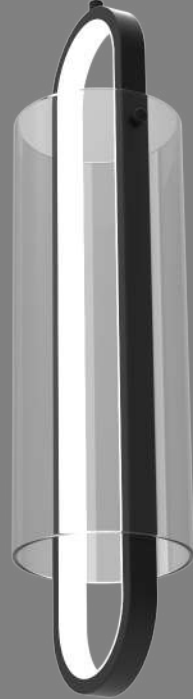

MD24512-1B
Lamp Size: D11*H50CM
Gold Color, Sand Black
Clear / Ribbed Glass Shade,
Opal White diffuser,
LED 12W, 3000/4000K,

Bianca