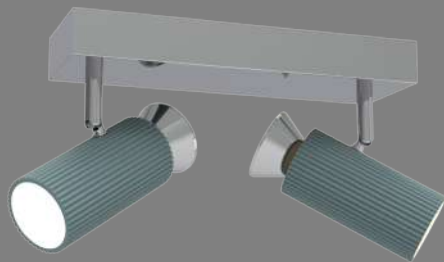

MX24516-2A
Lamp Size: L33.5*W9*H19CM
Matt Black / White Painting
Gold / Chrome / Wood Deco
Opal White diffuser,
2*LED 8W, 3000/4000K,