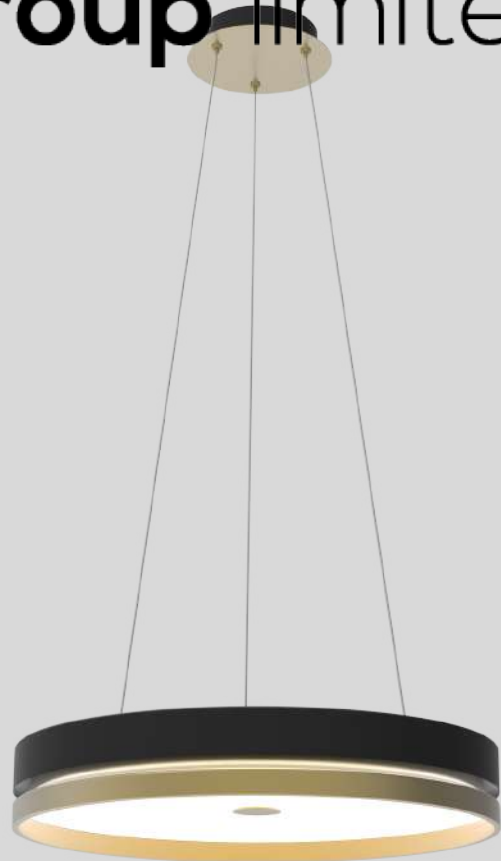

2025/2026

Vision 2025 – New Projects & Solutions

A Preview of Innovation in Lighting Design

Nanda

MD24510-1L
Lamp Size: D60*H10CM, 120CM Cable.
Sand Black/ White Color, Gold Painting Deco
Opal White diffuser,
LED 36W, 3000/4000K,