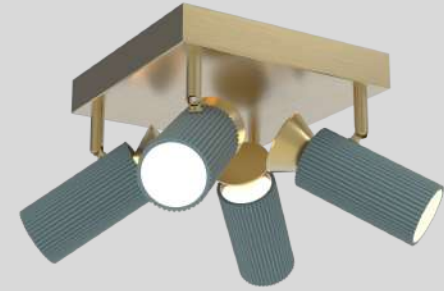

MX24516-4S
Lamp Size: L32*W32*H18.5CM
Matt Black / White Painting
Gold / Chrome / Wood Deco
Opal White diffuser,
4*LED 8W, 3000/4000K,