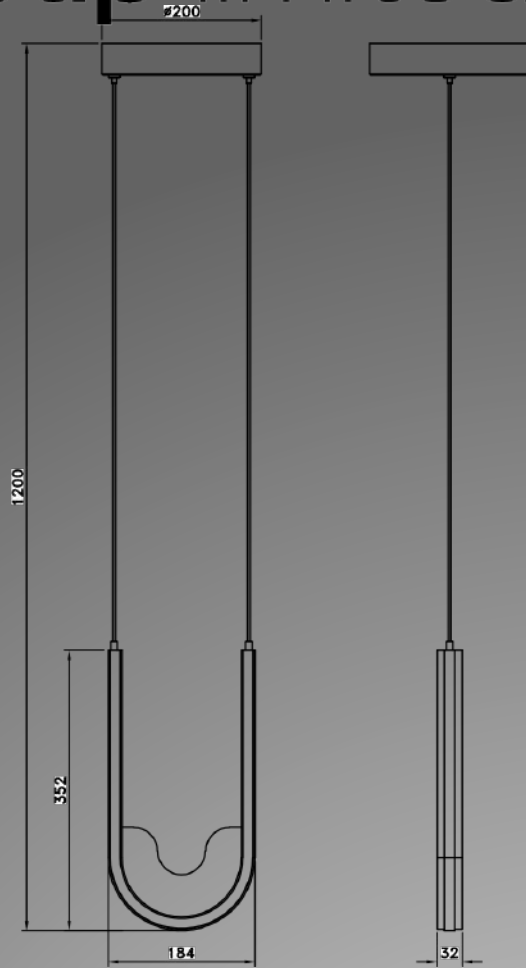

The Virgula

Collection offers a softer variation of industrial design in a unique way. The playful U-shaped frame gives way to diffusers front and back that are perfect for lighting table areas or kitchen islands. Available in couple lovely finishes, the Visper family is sure to be a statement piece regardless of where it's placed.

MD23144-1A
Lamp Size: L18.5*W3*H36CM
Sand Black/ Sand White, Wood Deco Panel
Opal White diffuser,
LED 18W, 3000K/4000K

Virgula