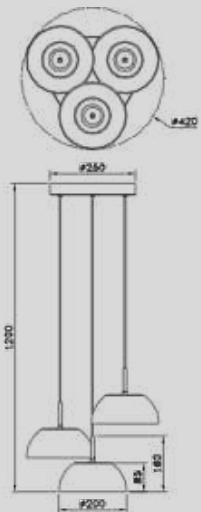

MD24514-3C
Lamp Size: D42*H16CM/ OAH: 120CM
Matt Black / Grey Painting
Clear / Smoke Glass Shade,
Opal White diffuser,
3*LED 8W, 3000/4000K,