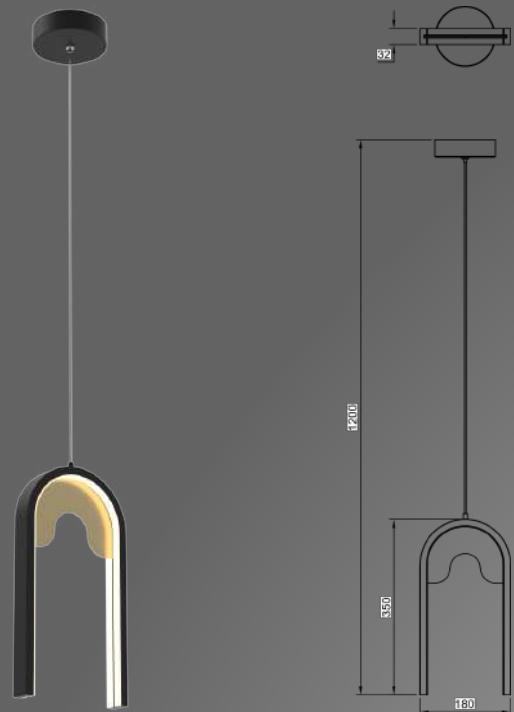

MD23144-3A
Lamp Size: L96*W6*H120CM
Sand Black/ Sand White, Wood
Deco Panel
Opal White diffuser,
LED 36W, 3000K/4000K

Virgula

MD23144-3A
Lamp Size: L96*W6*H120CM
Sand Black/ Sand White, Deco Panel
Opal White diffuser,
LED 36W, 3000K/4000K

Virgula

Virgula

MD23144-3A
Lamp Size: L96*W6*H120CM
Sand Black/ Sand White, Wood Deco Panel
Opal White diffuser,
LED 36W, 3000K/4000K

Virgula

The Virgula Collection offers a unique variation of industrial lighting in a unique way. The playful U-shaped frame gives way to a design that is perfect for lighting table areas or kitchen islands. Available in a range of lovely finishes, the Visper family is sure to be a statement piece regardless of where it's placed.

MD23144-1B
Lamp Size: L18*W3*H36CM
Sand Black/ Sand White, Wood Deco Panel
Opal White diffuser,
LED 10W, 3000K/4000K

MD23144-1B
Lamp Size: L18*W3*H36CM
Sand Black/ Sand White, / Color Deco
plate.
Opal White diffuser,
LED 10W, 3000K/4000K

Virgula

MD23144-3A
Lamp Size: D35*H120CM
Sand Black/ Sand White, Wood Deco Panel
Opal White diffuser,
LED 36W, 3000K/4000K

Virgula

MD23144-3C
Lamp Size: D35*H120CM
Sand Black/ Sand White, Mesh Panel
Opal White diffuser,
LED 36W, 3000K/4000K