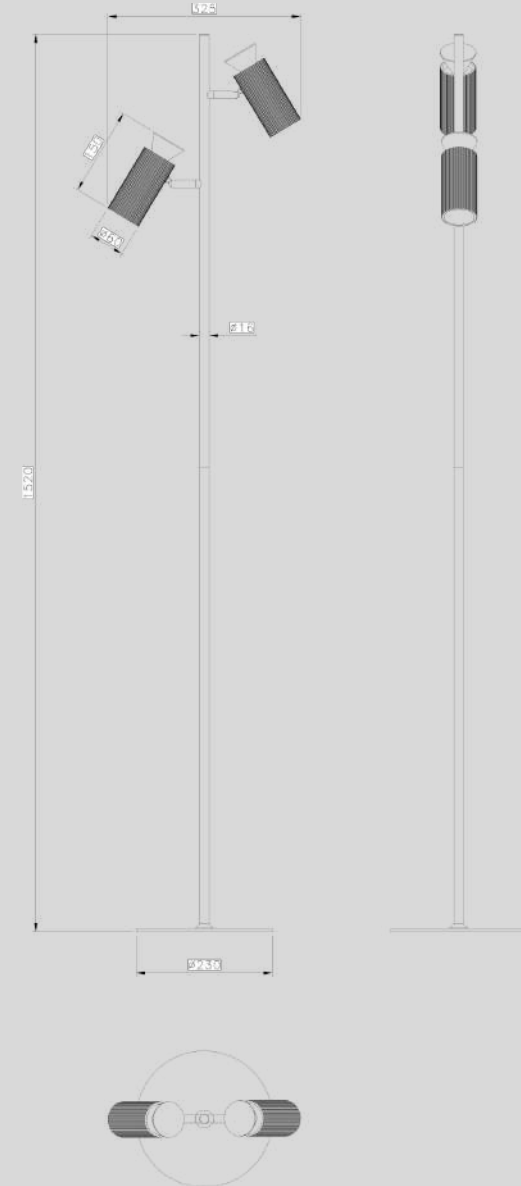

Vinnes

Vinnes

ML24516-2A
Lamp Size: D32.5*H150CM
Matt Black / White Painting
Gold / Chrome / Wood Deco
Opal White diffuser,
2*LED 8W, 3000/4000K,

Vinnes

MT24516-1L
Lamp Size: L23*W14*H40CM
Matt Black / White Painting
Gold / Chrome / Wood Deco
Opal White diffuser,
1*LED 8W, 3000/4000K,