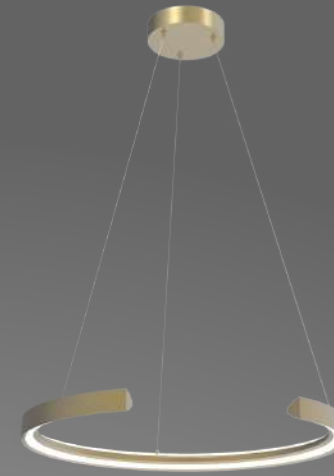

MD23143-1A
Lamp Size: D60*H4CM
Sand Black/ Sand White, Brushed
Brass Painting
Opal White diffuser,
LED 36W, 3000K/4000K

Ellittica