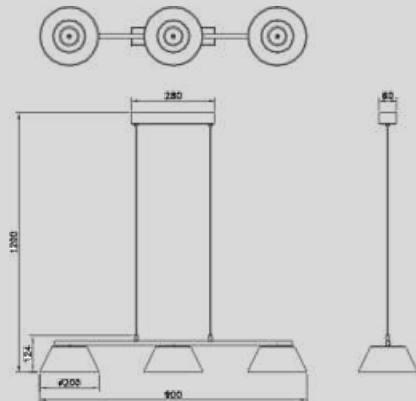

OTTA

MX24514-1D
Lamp Size: D20*H12CM
Matt Black / Grey Painting
Clear / Smoke Glass Shade,
Opal White diffuser,
LED 8W, 3000/4000K,

MD24514-3D
Lamp Size: L90*W20*H12.5CM / OAH:120CM
Matt Black / Grey Painting
Clear / Smoke Glass Shade,
Opal White diffuser,
3*LED 8W, 3000/4000K,