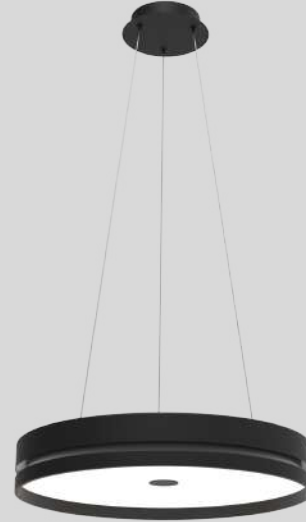

2025/2026

Vision 2025 – New Projects & Solutions

A Preview of Innovation in Lighting Design

Nanda

MD24510-1L
Lamp Size: D60*H10CM, 120CM Cable.
Sand Black/ White Color, Gold Painting Deco
Opal White diffuser,
LED 36W, 3000/4000K,