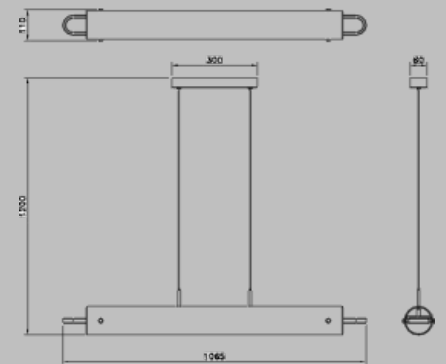

Bianca

Bianca

MD24512-3L
Lamp Size: L106.5*W11*H16CM
Gold Color, Sand Black. Chrome Color,
Clear / Ribbed Glass Shade,
Opal White diffuser,
LED 36W, 3000/4000K,

Bianca

MD24512-1L
Lamp Size: L106.5*W11*H16CM
Gold Color, Sand Black. Chrome Color,
Clear / Ribbed Glass Shade,
Opal White diffuser,
LED 36W, 3000/4000K,