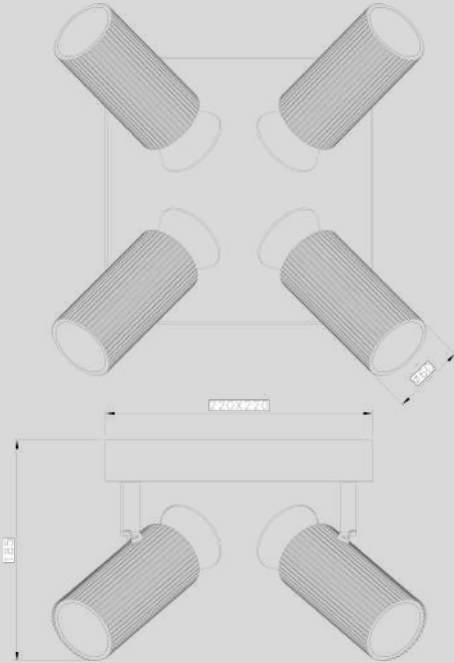

MX24516-4S
Lamp Size: L32*W32*H18.5CM
Matt Black / White Painting
Gold / Chrome / Wood Deco
Opal White diffuser,
4*LED 8W, 3000/4000K,