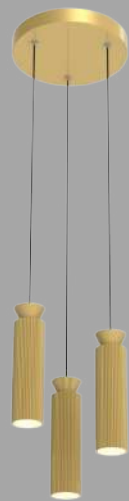

MD24516-3R
Lamp Size: D25*H15CM / OAH:120CM
Matt Black / White Painting
Gold / Chrome / Wood Deco
Opal White diffuser,
3*LED 8W, 3000/4000K,