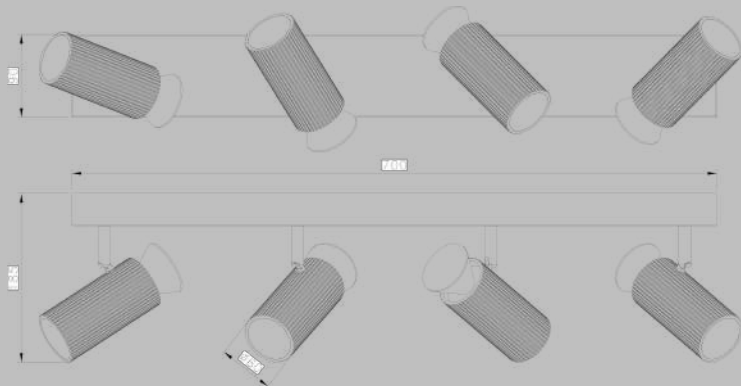

MX24516-4L
Lamp Size: L90*W9*H18.5CM
Matt Black / White Painting
Gold / Chrome / Wood Deco
Opal White diffuser,
4*LED 8W, 3000/4000K,