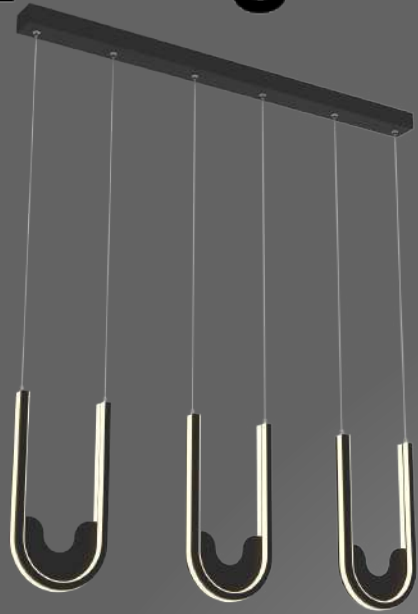

MD23144-3A
Lamp Size: L96*W6*H120CM
Sand Black/ Sand White, Deco Panel
Opal White diffuser,
LED 36W, 3000K/4000K

Virgula