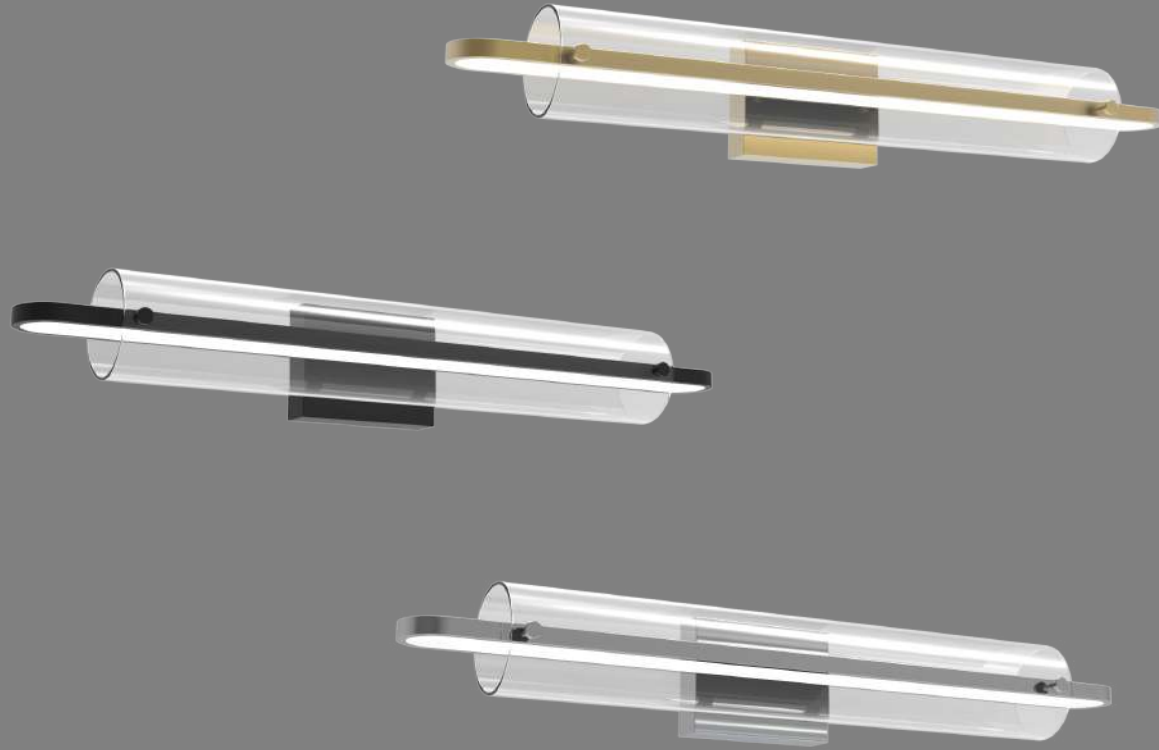

Bianca

Bianca

MB24512-1L
Lamp Size: L96.5*W15*H10CM
Gold Color, Sand Black. Chrome Color,
Clear Glass Shade, Opal White diffuser,
LED 25W, 3000/4000K,

Bianca

Bianca

MB24512-1M
Lamp Size: L76.5*W15*H10CM
Gold Color, Sand Black. Chrome Color,
Ribbed Glass Shade, Opal White diffuser,
LED 18W, 3000/4000K,