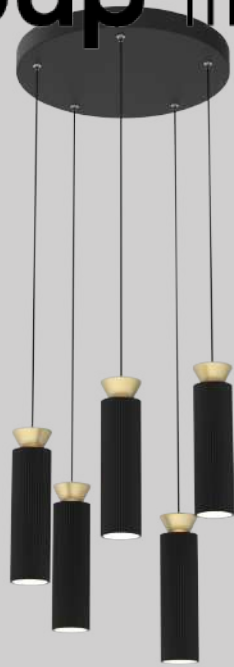

MD24516-5R
Lamp Size: D35*H15CM / OAH:120CM
Matt Black / White Painting / Gold / Chrome Deco

Opal White diffuser,
5*LED 8W, 3000/4000K,