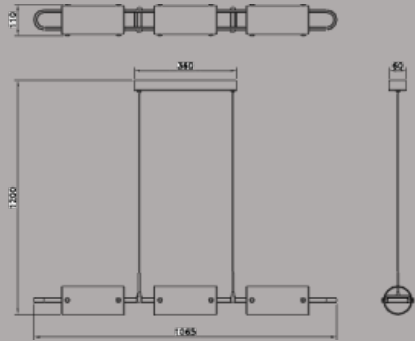

MB24512-3L
Lamp Size: L106.5*W11*H16CM
Gold Color, Sand Black. Chrome Color,
Clear / Ribbed Glass Shade,
Opal White diffuser,
LED 36W, 3000/4000K,