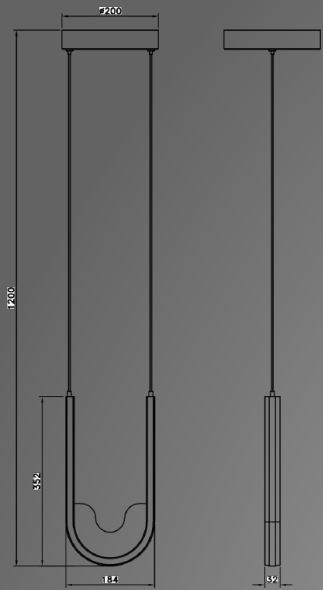

MB23148-1A
Lamp Size: D38*H8.5CM
Sand Black/ Sand White,
Opal White diffuser,
LED 12W, 3000K/4000K

MX23148-1L
Lamp Size: D48*H10CM
Sand Black/ Sand White,
Opal White diffuser,
LED 24W, 3000K/4000K

Lumina

MX23143-1A
Lamp Size: D60*H6CM
Sand Black/ Sand White
LED36W, 3000K/4000K

MB23143-1S
Lamp Size: D35*H6CM
Sand Black/ Sand White, Brushed Brass
Painting
Opal White diffuser,
LED 12W, 3000K/4000K

The Virgula

MD23144-1A
Lamp Size: L18.5*W3*H36CM
Sand Black/ Sand White, Wood Deco Panel
Opal White diffuser,
LED 18W, 3000K/4000K

Virgula

Virgula

VISPER

MD23144-1A
Lamp Size: L18.5*W3*H36CM
Sand Black/ Sand White, Wood Deco Panel
Opal White diffuser,
LED 18W, 3000K/4000K