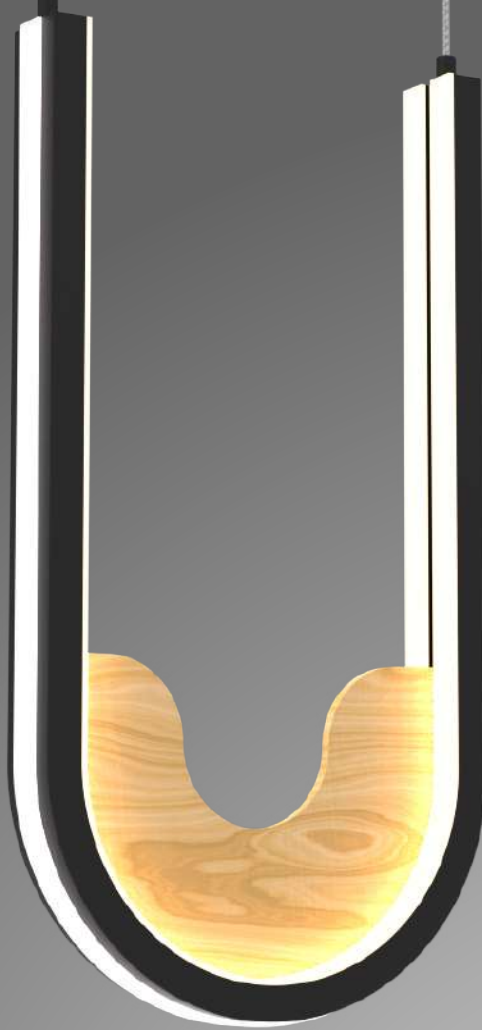

MD23144-1A
Lamp Size: L18.5*W3*H36CM
Sand Black/ Sand White, Wood Deco Panel
Opal White diffuser,
LED 18W, 3000K/4000K

Virgula

Virgula

VISPER

MD23144-1A
Lamp Size: L18.5*W3*H36CM
Sand Black/ Sand White, Wood Deco Panel
Opal White diffuser,
LED 18W, 3000K/4000K