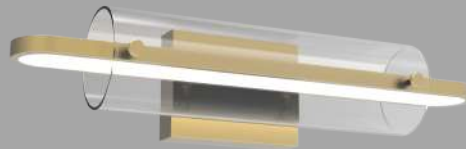

synergies group limited®

MB24512-1S
Lamp Size: L51.5*W15*H10CM
Gold Color, Sand Black. Chrome Color,
Clear / Ribbed Glass Shade,
Opal White diffuser,
LED 12W, 3000/4000K,

Bianca