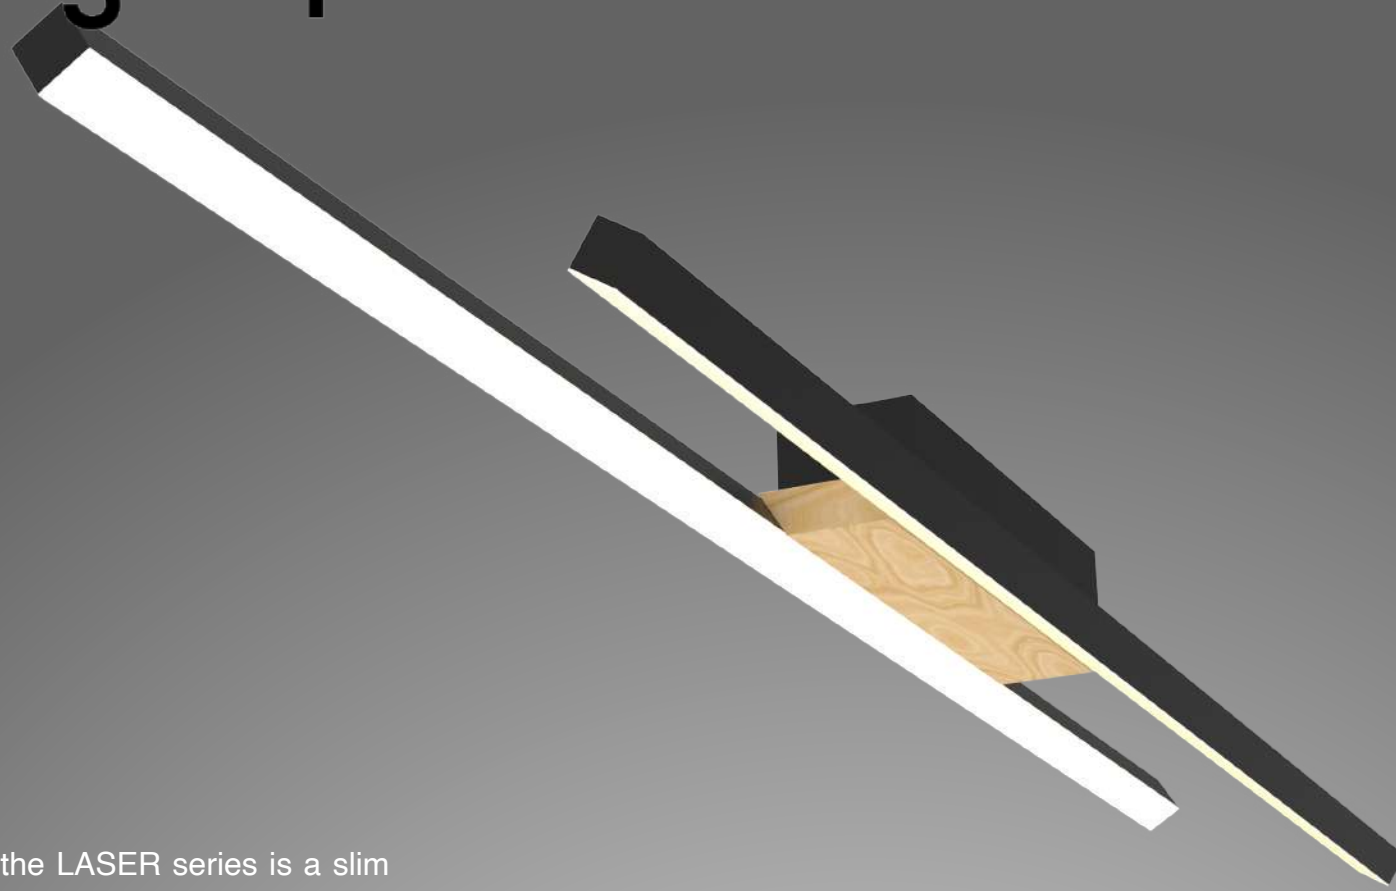

The primary component of the LASER series is a slim rod illuminated along the entirety of its length. The opal diffuser radiates soft LED light outward from the axis of the lamps and completes the cylindrical shape. Used in angled repetition the fixture becomes increasingly energetic creating a field of radiant floating lines.

Laser

The primary component of the LASER series is a slim rod illuminated along the entirety of its length. The opal diffuser radiates soft LED light outward from the axis of the lamps and completes the cylindrical shape. Used in angled repetition the fixture becomes increasingly energetic creating a field of radiant floating lines.