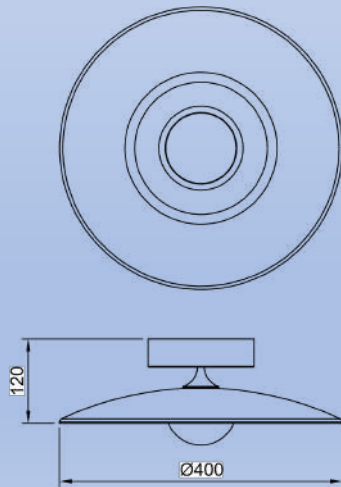

MX23140-1S
Lamp Size: D40*H12CMe
Sand Black/ Color Bottom Reflector,
Opal White diffuser,
LED 10W Up Down Light, 3000/4000K,