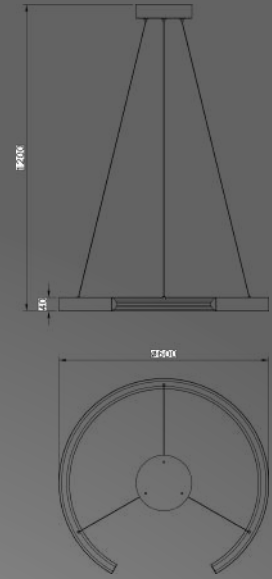

MD23143-1A
Lamp Size: D60*H4CM
Sand Black/ Sand White, Brushed
Brass Painting
Opal White diffuser,
LED 36W, 3000K/4000K

Ellittica