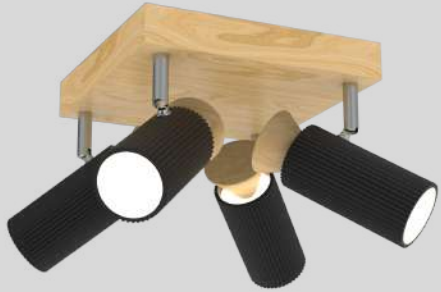

MX24516-4S
Lamp Size: L32*W32*H18.5CM
Matt Black / White Painting
Gold / Chrome / Wood Deco
Opal White diffuser,
4*LED 8W, 3000/4000K,