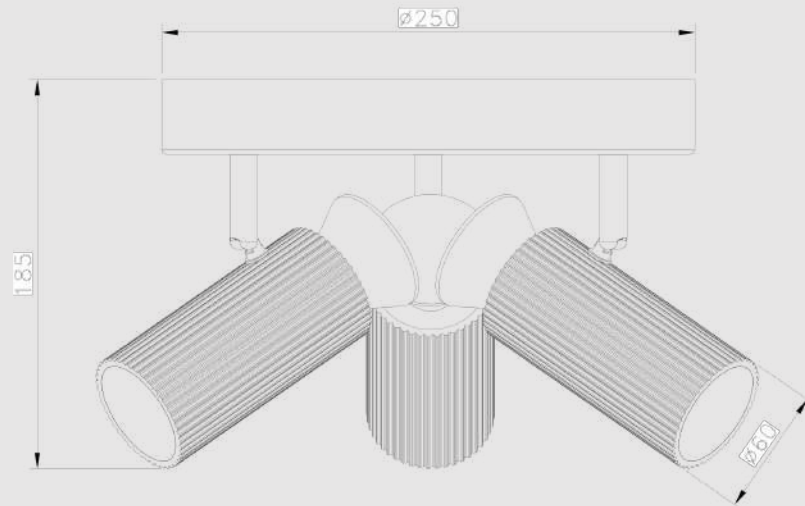

MX24516-3R
Lamp Size: D30*H18.5CM
Matt Black / White Painting
Gold / Chrome / Wood Deco
Opal White diffuser,
3*LED 8W, 3000/4000K,