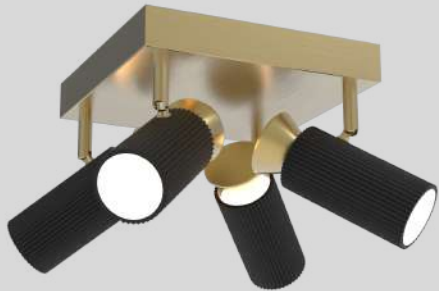

MX24516-4S
Lamp Size: L32*W32*H18.5CM
Matt Black / White Painting
Gold / Chrome / Wood Deco
Opal White diffuser,
4*LED 8W, 3000/4000K,