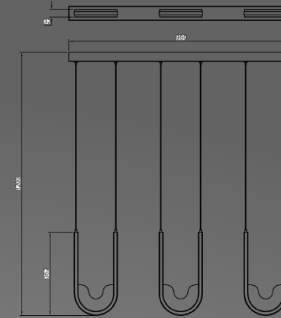

MD23144-1A
Lamp Size: L18.5*W3*H36CM
Sand Black/ Sand White, Wood Deco Panel
Opal White diffuser,
LED 18W, 3000K/4000K

Virgula

Virgula

VISPER

MD23144-1A
Lamp Size: L18.5*W3*H36CM
Sand Black/ Sand White, Wood Deco Panel
Opal White diffuser,
LED 18W, 3000K/4000K