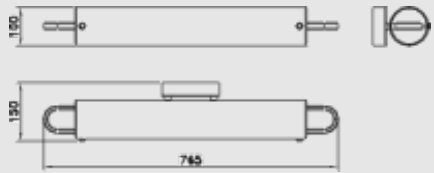

Bianca

Bianca

MB24512-1L
Lamp Size: L96.5*W15*H10CM
Gold Color, Sand Black. Chrome Color,
Clear Glass Shade, Opal White diffuser,
LED 25W, 3000/4000K,

Bianca

Bianca

MB24512-1M
Lamp Size: L76.5*W15*H10CM
Gold Color, Sand Black. Chrome Color,
Ribbed Glass Shade, Opal White diffuser,
LED 18W, 3000/4000K,