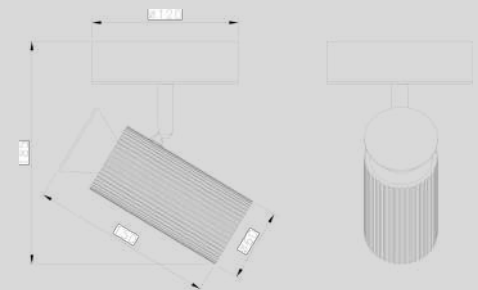

MX24516-1A
Lamp Size: L18.5*W12*H15CM
Matt Black / White Painting
Gold / Chrome / Wood Deco
Opal White diffuser,
1*LED 8W, 3000/4000K,