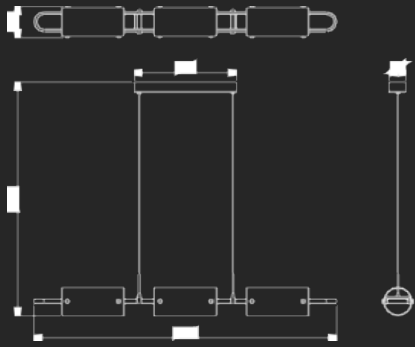

Bianca

MB24512-3L
Lamp Size: L106.5*W11*H16CM
Gold Color, Sand Black. Chrome Color,
Clear / Ribbed Glass Shade,
Opal White diffuser,
LED 36W, 3000/4000K,

Bianca

Bianca

Bianca

MD24512-3L
Lamp Size: L106.5*W11*H16CM
Gold Color, Sand Black. Chrome Color,
Clear / Ribbed Glass Shade,
Opal White diffuser,
LED 36W, 3000/4000K,