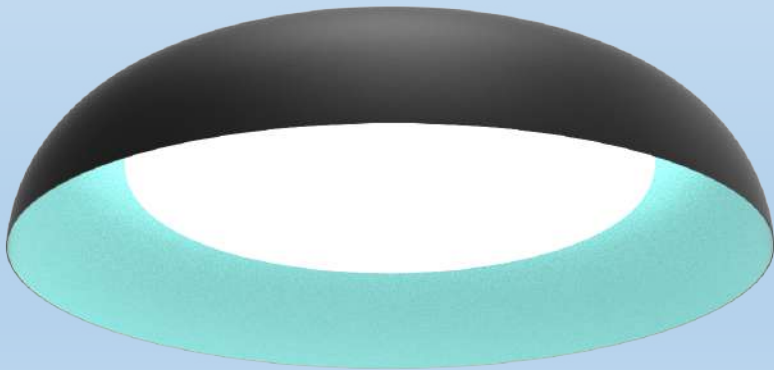

MX23148-1L
Lamp Size: D48*H10CM
Sand Black/ Sand White,
Opal White diffuser,
LED 24W, 3000K/4000K

Lumina