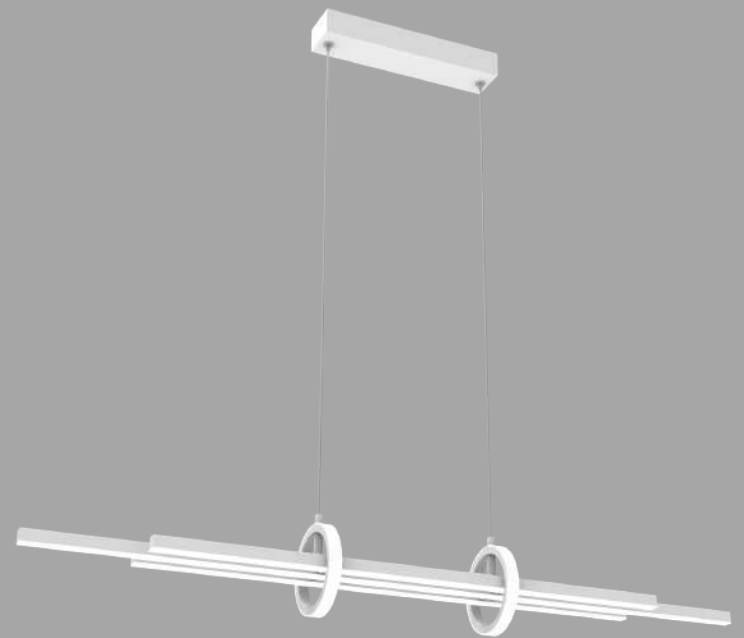

MD24511-3A
Lamp Size: L101*W12*H13CM, OVH:120CM
Sand Black/ White Color, Wood Accent Deco
Opal White diffuser,
LED 36W, 3000/4000K,

Habitus