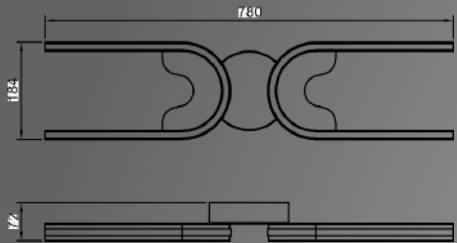

Virgula

MX23144-2A
Lamp Size: D60*H7CM
Sand Black/ Sand White, Wood Deco Panel
Opal White diffuser,
LED 36W, 3000K/4000K