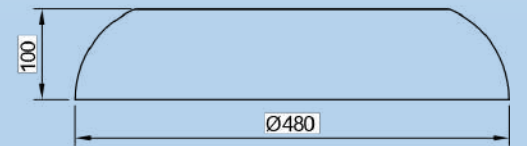

MX23148-1L
Lamp Size: D48*H10CM
Sand Black/ Sand White,
Opal White diffuser,
LED 24W, 3000K/4000K

Lumina