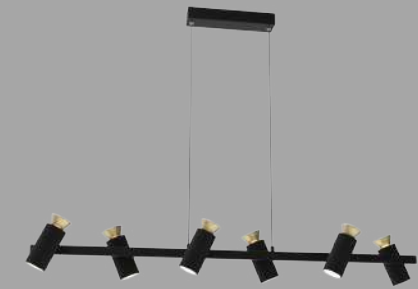

MD24516-6A
Lamp Size: L115*W18*H15CM / OAH:120CM
Matt Black / Grey Painting / Gold Deco

Opal White diffuser,
6*LED 8W, 3000/4000K,

Vannes