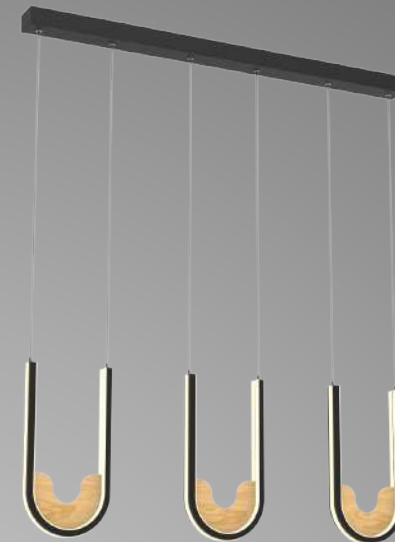

MD23144-3A
Lamp Size: L96*W6*H120CM
Sand Black/ Sand White, Wood
Deco Panel
Opal White diffuser,
LED 36W, 3000K/4000K

Virgula