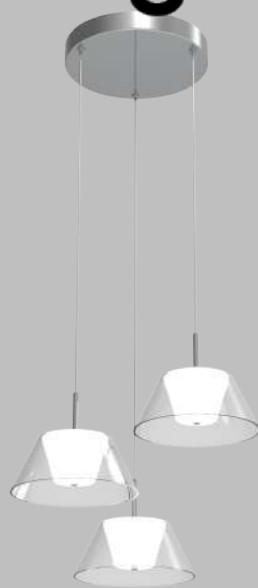

MD24514-3F
Lamp Size: D42*H16CM / OAH:120CM
Matt Black / Grey Painting
Clear / Smoke Glass Shade,
Opal White diffuser,
3*LED 8W, 3000/4000K,

OTTA