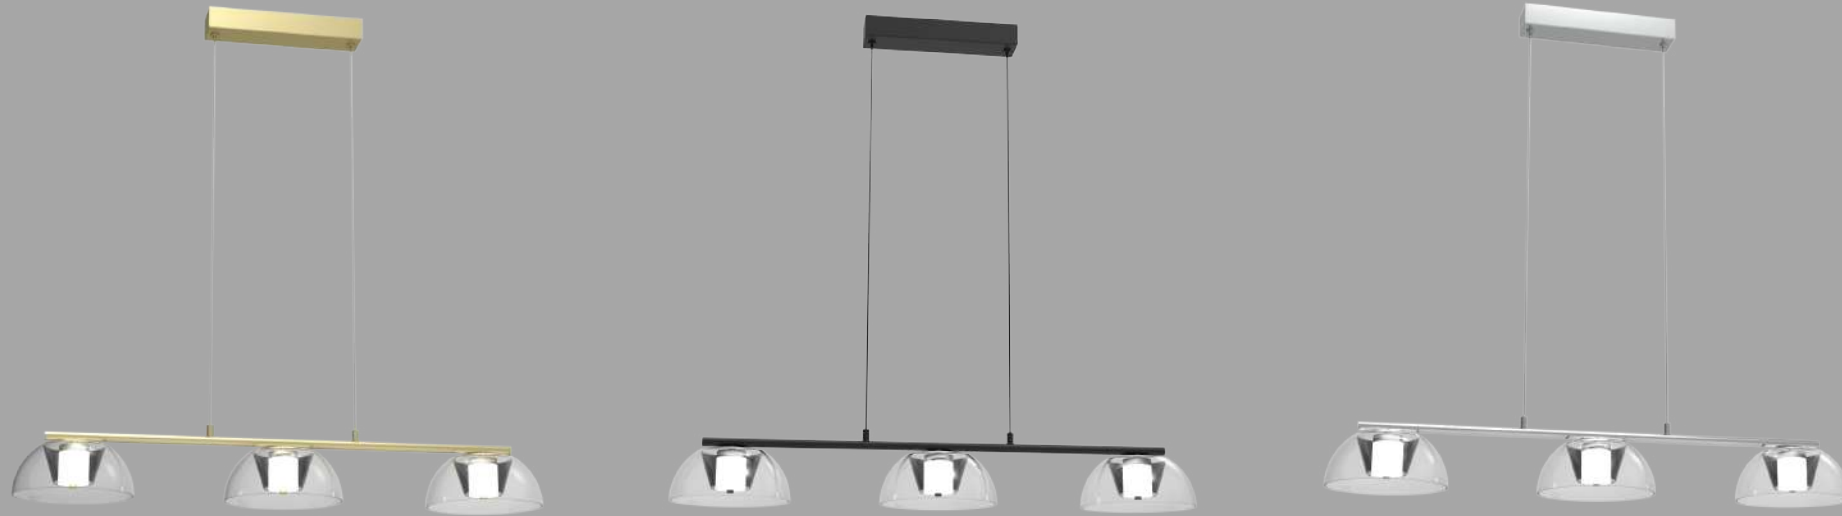

MD24514-3A
Lamp Size: L90*W20*H12.5CM/ OAH: 120CM
Matt Black / Grey Painting
Clear / Smoke Glass Shade,
Opal White diffuser,
3*LED 8W, 3000/4000K,

OTTA