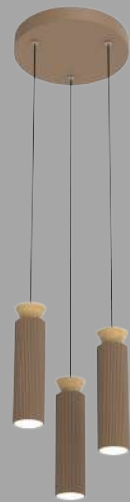

MD24516-3R
Lamp Size: D25*H15CM / OAH:120CM
Matt Black / White Painting
Gold / Chrome / Wood Deco
Opal White diffuser,
3*LED 8W, 3000/4000K,