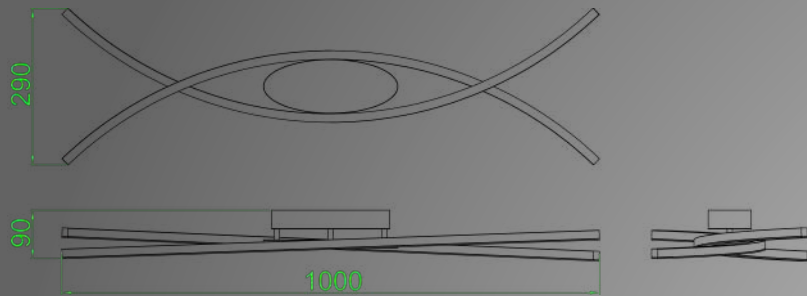

MX23207-2D
Lamp Size: L100*W29*H9CM
Sand Black/ Sand White, Wood Deco Panel
Opal White diffuser,
LED 45W, 3000K,

Walnut Wood Accent
White Ash Wood Accent
Pipe Wood Accent
Optional