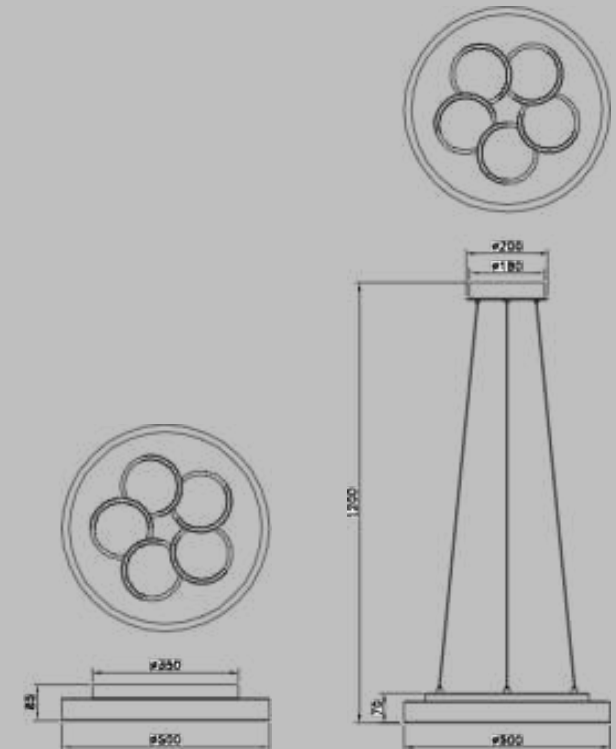

PENTA

PENTA

MX24600-1A
 Lamp Size: D50*H8.5CM
 Sand Black/ White, Gold Doco, Wood accent
 Clear Cable
 Opal White diffuser
 LED 36W, 3000/4000K

MD24600-1A
 Lamp Size: D50*H7CM, 120CM Cable
 Sand Black/ White, Gold Doco, Wood accent
 Clear Cable
 Opal White diffuser
 LED 36W, 3000/4000K