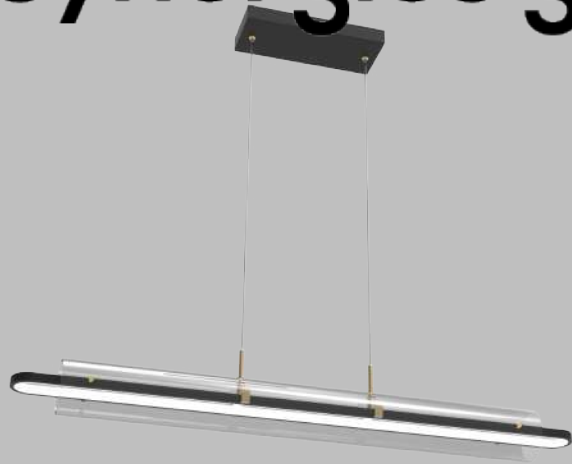

Bianca

Bianca

MD24512-3L
Lamp Size: L106.5*W11*H16CM
Gold Color, Sand Black. Chrome Color,
Clear / Ribbed Glass Shade,
Opal White diffuser,
LED 36W, 3000/4000K,

Bianca

MD24512-1L
Lamp Size: L106.5*W11*H16CM
Gold Color, Sand Black. Chrome Color,
Clear / Ribbed Glass Shade,
Opal White diffuser,
LED 36W, 3000/4000K,