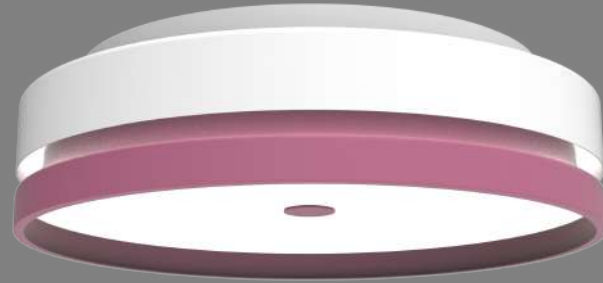

2025/2026

Vision 2025 – New Projects & Solutions

A Preview of Innovation in Lighting Design

Nanda

MD24510-1L
Lamp Size: D60*H10CM, 120CM Cable.
Sand Black/ White Color, Gold Painting Deco
Opal White diffuser,
LED 36W, 3000/4000K,

Nanda

MX24510-1L
Lamp Size: D60*H13CM
Sand Black/ White Color, Gold Painting Deco
Opal White diffuser,
LED 36W, 3000/4000K,

Nanda

MX24510-1S
Lamp Size: D45*H13CM
Sand Black/ White Color, Gold Painting Deco
Opal White diffuser,
LED 24W, 3000/4000K,

OTTA

MD24514-1A
Lamp Size: D20*H16CM / OAH: 120CM
Matt Black / Grey Painting
Clear / Smoke Glass Shade,
Opal White diffuser,
LED 8W, 3000/4000K,

MX24514-1A
Lamp Size: D20*H12CM
Matt Black / Grey Painting
Clear / Smoke Glass Shade,
Opal White diffuser,
LED 8W, 3000/4000K,