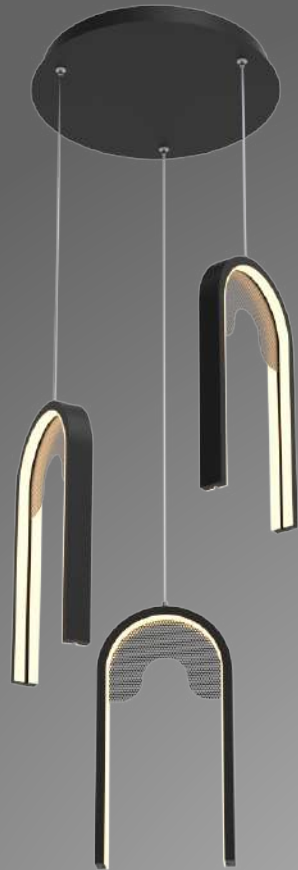

The primary component of the LASER series is a slim rod illuminated along the entirety of its length. The opal diffuser radiates soft LED light outward from the axis of the lamps and completes the cylindrical shape. Used in angled repetition the fixture becomes increasingly energetic creating a field of radiant floating lines.

Laser

The primary component of the LASER series is a slim rod illuminated along the entirety of its length. The opal diffuser radiates soft LED light outward from the axis of the lamps and completes the cylindrical shape. Used in angled repetition the fixture becomes increasingly energetic creating a field of radiant floating lines.

Virgula

MD23144-3A
Lamp Size: D35*H120CM
Sand Black/ Sand White, Wood Deco Panel
Opal White diffuser,
LED 36W, 3000K/4000K

Virgula

MD23144-3C
Lamp Size: D35*H120CM
Sand Black/ Sand White, Mesh Panel
Opal White diffuser,
LED 36W, 3000K/4000K