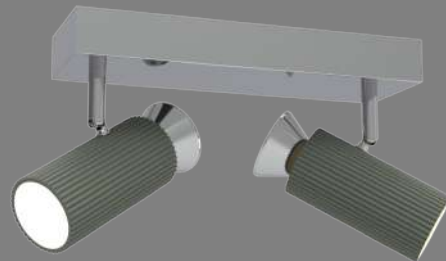

MX24516-2A
Lamp Size: L33.5*W9*H19CM
Matt Black / White Painting
Gold / Chrome / Wood Deco
Opal White diffuser,
2*LED 8W, 3000/4000K,