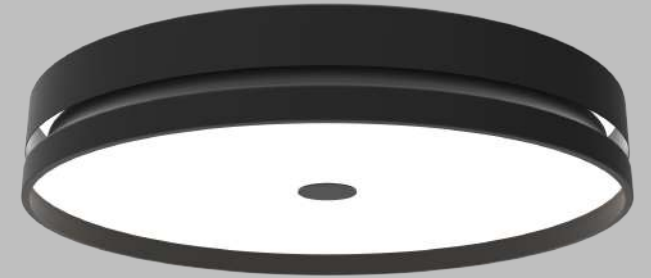

2025/2026

Vision 2025 – New Projects & Solutions

A Preview of Innovation in Lighting Design

Nanda

MD24510-1L
Lamp Size: D60*H10CM, 120CM Cable.
Sand Black/ White Color, Gold Painting Deco
Opal White diffuser,
LED 36W, 3000/4000K,

Nanda

MX24510-1L
Lamp Size: D60*H13CM
Sand Black/ White Color, Gold Painting Deco
Opal White diffuser,
LED 36W, 3000/4000K,

Nanda

MX24510-1S
Lamp Size: D45*H13CM
Sand Black/ White Color, Gold Painting Deco
Opal White diffuser,
LED 24W, 3000/4000K,

OTTA

MD24514-1A
Lamp Size: D20*H16CM / OAH: 120CM
Matt Black / Grey Painting
Clear / Smoke Glass Shade,
Opal White diffuser,
LED 8W, 3000/4000K,

MX24514-1A
Lamp Size: D20*H12CM
Matt Black / Grey Painting
Clear / Smoke Glass Shade,
Opal White diffuser,
LED 8W, 3000/4000K,

The primary component of the LASER series is a slim rod illuminated along the entirety of its length. The opal diffuser radiates soft LED light outward from the axis of the lamps and completes the cylindrical shape. Used in angled repetition the fixture becomes increasingly energetic creating a field of radiant floating lines.