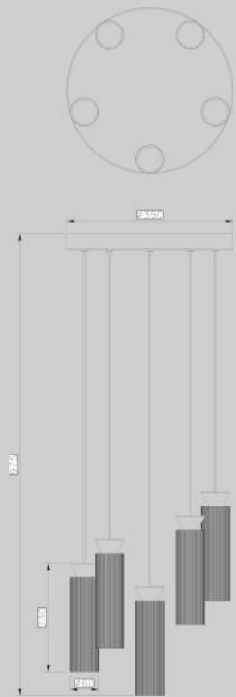

Opal White diffuser,
6*LED 8W, 3000/4000K,

Vinnes

MD24516-6A
Lamp Size: L115*W18*H15CM / OAH:120CM
Matt Black / White Painting / Gold / Chrome Deco

Opal White diffuser,
6*LED 5W, 3000/4000K,

Vinnes

MD24516-5R
Lamp Size: D35*H15CM / OAH:120CM
Matt Black / White Painting / Gold / Chrome Deco