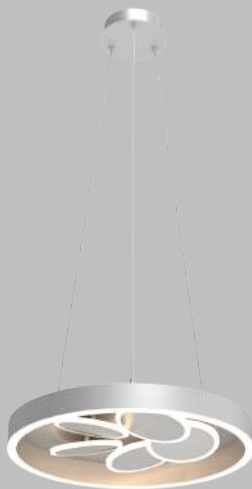

OTTA

Parola

MD24513-1A
Lamp Size: D20*H30CM
Matt Black / Grey Painting
Clear / Smoke Glass Shade,
Opal White diffuser, Up and Down light
LED 12W, 3000/4000K,

Parola

MD24513-3A
Lamp Size: D40*H35CM
Matt Black / Grey Painting
Clear / Smoke Glass Shade,
Opal White diffuser, Up and Down light
3*LED 12W, 3000/4000K,

PENTA

PENTA

MX24600-1A
 Lamp Size: D50*H8.5CM
 Sand Black/ White, Gold Doco, Wood accent
 Clear Cable
 Opal White diffuser
 LED 36W, 3000/4000K

MD24600-1A
 Lamp Size: D50*H7CM, 120CM Cable
 Sand Black/ White, Gold Doco, Wood accent
 Clear Cable
 Opal White diffuser
 LED 36W, 3000/4000K

The primary component of the LASER series is a slim rod illuminated along the entirety of its length. The opal diffuser radiates soft LED light outward from the axis of the lamps and completes the cylindrical shape. Used in angled repetition the fixture becomes increasingly energetic creating a field of radiant floating lines.

Laser

The primary component of the LASER series is a slim rod illuminated along the entirety of its length. The opal diffuser radiates soft LED light outward from the axis of the lamps and completes the cylindrical shape. Used in angled repetition the fixture becomes increasingly energetic creating a field of radiant floating lines.