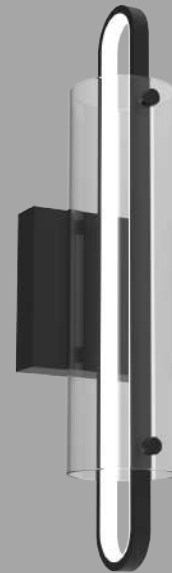

Bianca

Bianca

MB24512-1L
Lamp Size: L96.5*W15*H10CM
Gold Color, Sand Black. Chrome Color,
Clear Glass Shade, Opal White diffuser,
LED 25W, 3000/4000K,

Bianca

Bianca

MB24512-1M
Lamp Size: L76.5*W15*H10CM
Gold Color, Sand Black. Chrome Color,
Ribbed Glass Shade, Opal White diffuser,
LED 18W, 3000/4000K,

MB24512-1M
Lamp Size: L76.5*W15*H10CM
Gold Color, Sand Black. Chrome Color,
Clear Glass Shade, Opal White diffuser,
LED 18W, 3000/4000K,

Bianca

bianca

synergies group limited[®]

MB24512-1S
Lamp Size: L51.5*W15*H10CM
Gold Color, Sand Black. Chrome Color,
Clear / Ribbed Glass Shade,
Opal White diffuser,
LED 12W, 3000/4000K,

Bianca

MB24512-3L
Lamp Size: L106.5*W11*H16CM
Gold Color, Sand Black. Chrome Color,
Clear / Ribbed Glass Shade,
Opal White diffuser,
LED 36W, 3000/4000K,

Bianca

Bianca

Bianca

MD24512-3L
Lamp Size: L106.5*W11*H16CM
Gold Color, Sand Black. Chrome Color,
Clear / Ribbed Glass Shade,
Opal White diffuser,
LED 36W, 3000/4000K,