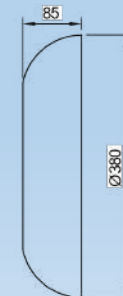

Lumina

MD23148-1A
Lamp Size: D38*H15CM
Sand Black/ Sand White,
Opal White diffuser,
LED 12W, 3000K/4000K

Lumina

MD23148-1A
Lamp Size: D38*H15CM
Sand Black/ Sand White,
Opal White diffuser,
LED 12W, 3000K/4000K