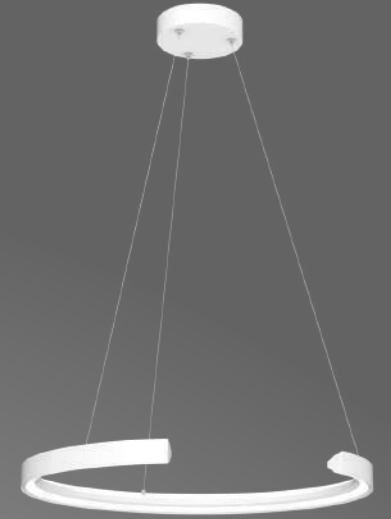

Ellittica

MD23143-1A
Lamp Size: D60*H4CM
Sand Black/ Sand White, Brushed Brass
Painting
Opal White diffuser,
LED 36W, 3000K/4000K