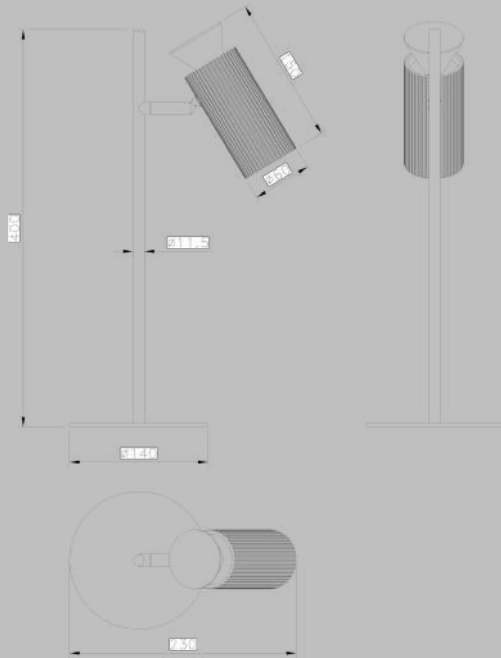

Vinnes

Vinnes

ML24516-2A
Lamp Size: D32.5*H150CM
Matt Black / White Painting
Gold / Chrome / Wood Deco
Opal White diffuser,
2*LED 8W, 3000/4000K,

Vinnes

MT24516-1L
Lamp Size: L23*W14*H40CM
Matt Black / White Painting
Gold / Chrome / Wood Deco
Opal White diffuser,
1*LED 8W, 3000/4000K,