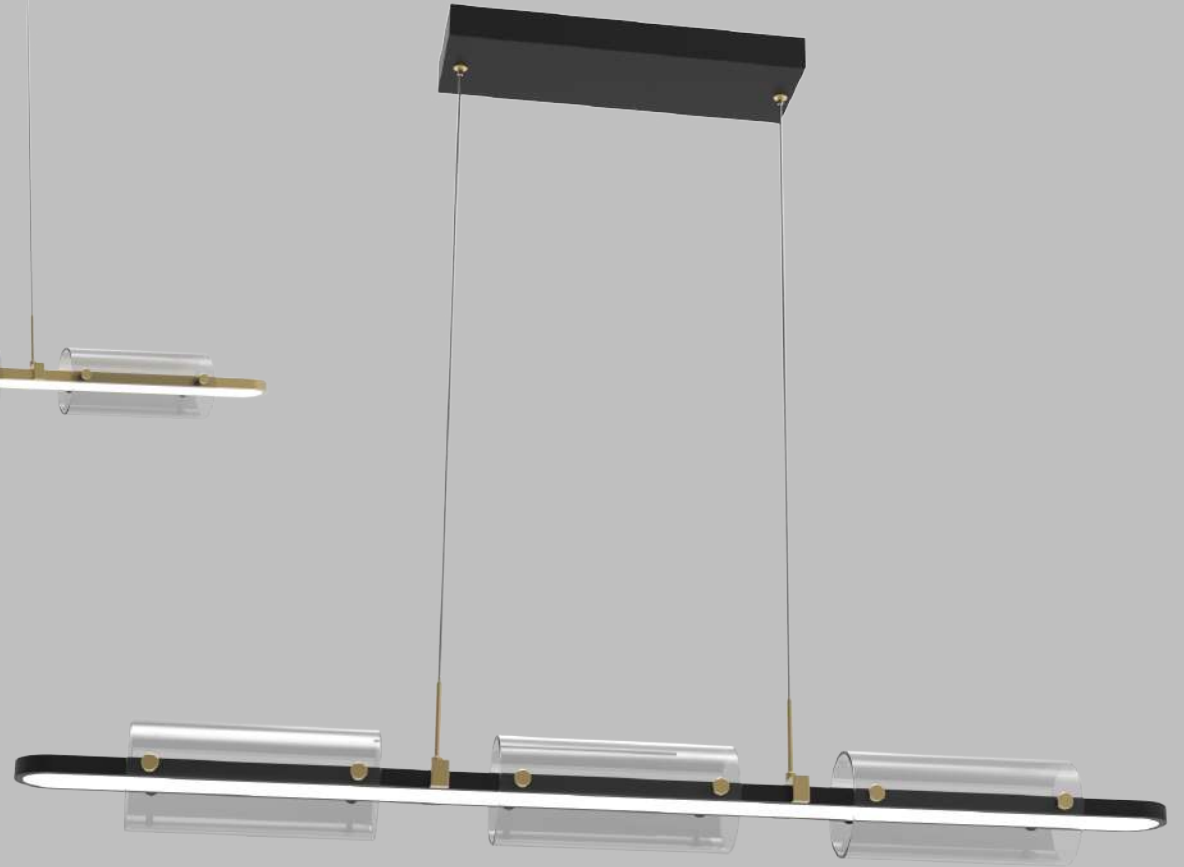

Bianca

MD24512-3L
Lamp Size: L106.5*W11*H16CM
Gold Color, Sand Black. Chrome Color,
Clear / Ribbed Glass Shade,
Opal White diffuser,
LED 36W, 3000/4000K,