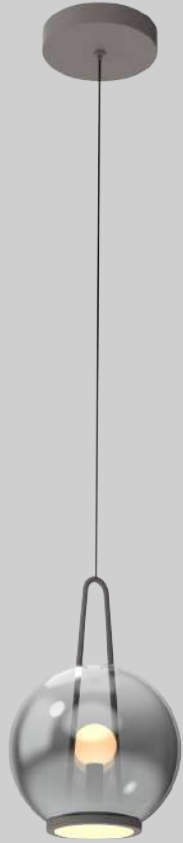

Nanda

MX24510-1L
Lamp Size: D60*H13CM
Sand Black/ White Color, Gold Painting Deco
Opal White diffuser,
LED 36W, 3000/4000K,

Nanda

MX24510-1S
Lamp Size: D45*H13CM
Sand Black/ White Color, Gold Painting Deco
Opal White diffuser,
LED 24W, 3000/4000K,

OTTA

Parola

MD24513-1A
Lamp Size: D20*H30CM
Matt Black / Grey Painting
Clear / Smoke Glass Shade,
Opal White diffuser, Up and Down light
LED 12W, 3000/4000K,

Parola

MD24513-3A
Lamp Size: D40*H35CM
Matt Black / Grey Painting
Clear / Smoke Glass Shade,
Opal White diffuser, Up and Down light
3*LED 12W, 3000/4000K,

The primary component of the LASER series is a slim rod illuminated along the entirety of its length. The opal diffuser radiates soft LED light outward from the axis of the lamps and completes the cylindrical shape. Used in angled repetition the fixture becomes increasingly energetic creating a field of radiant floating lines.

Walnut Wood Accent
White Ash Wood Accent
Pipe Wood Accent
Optional

The primary component of the LASER series is a slim rod illuminated along the entirety of its length. The opal diffuser radiates soft LED light outward from the axis of the lamps and completes the cylindrical shape. Used in angled repetition the fixture becomes increasingly energetic creating a field of radiant floating lines.