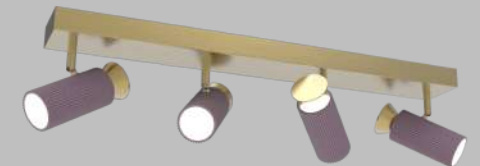

MX24516-4L
Lamp Size: L90*W9*H18.5CM
Matt Black / White Painting
Gold / Chrome / Wood Deco
Opal White diffuser,
4*LED 8W, 3000/4000K,