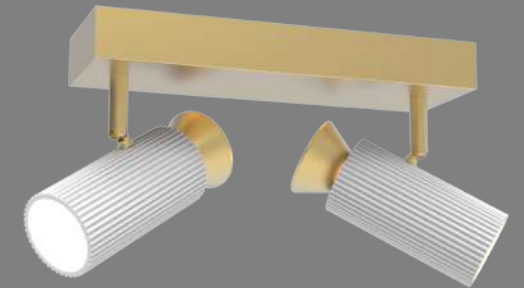

MX24516-2A
Lamp Size: L33.5*W9*H19CM
Matt Black / White Painting
Gold / Chrome / Wood Deco
Opal White diffuser,
2*LED 8W, 3000/4000K,