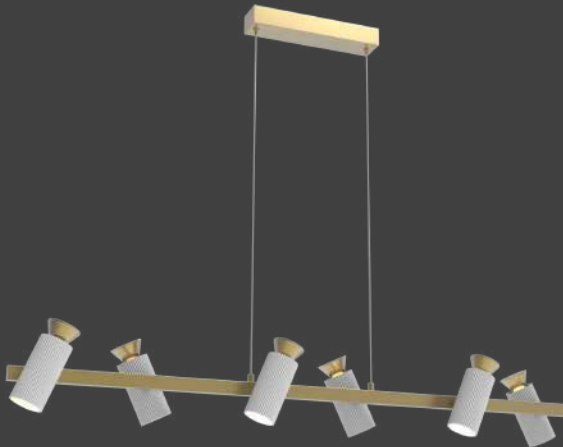

Vinnes

Opal White diffuser,
6*LED 8W, 3000/4000K,

MD24516-6A
Lamp Size: L115*W18*H15CM / OAH:120CM
Matt Black / Grey Painting / Gold Deco

Vannes

Opal White diffuser,
6*LED 8W, 3000/4000K,

MD24516-6A
Lamp Size: L115*W18*H15CM / OAH:120CM
Matt Black / Grey Painting / Gold Deco