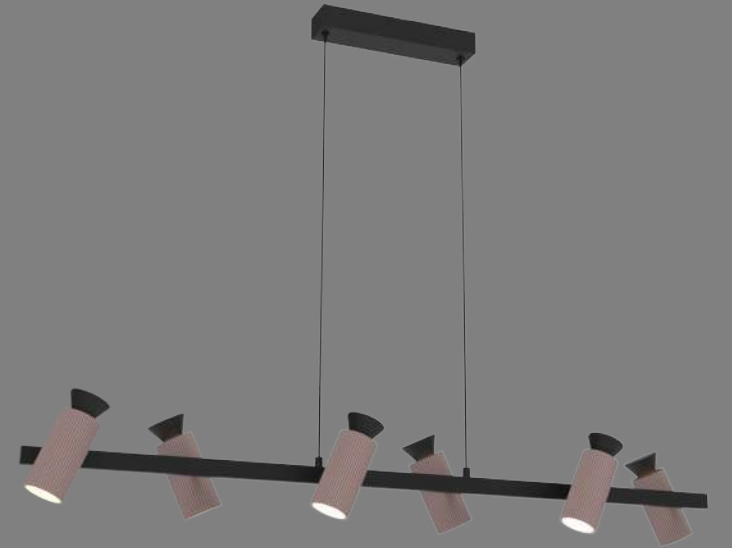

MD24516-6A
Lamp Size: L115*W18*H15CM / OAH:120CM
Matt Black / Grey Painting / Gold Deco

Vannes

Opal White diffuser,
6*LED 8W, 3000/4000K,