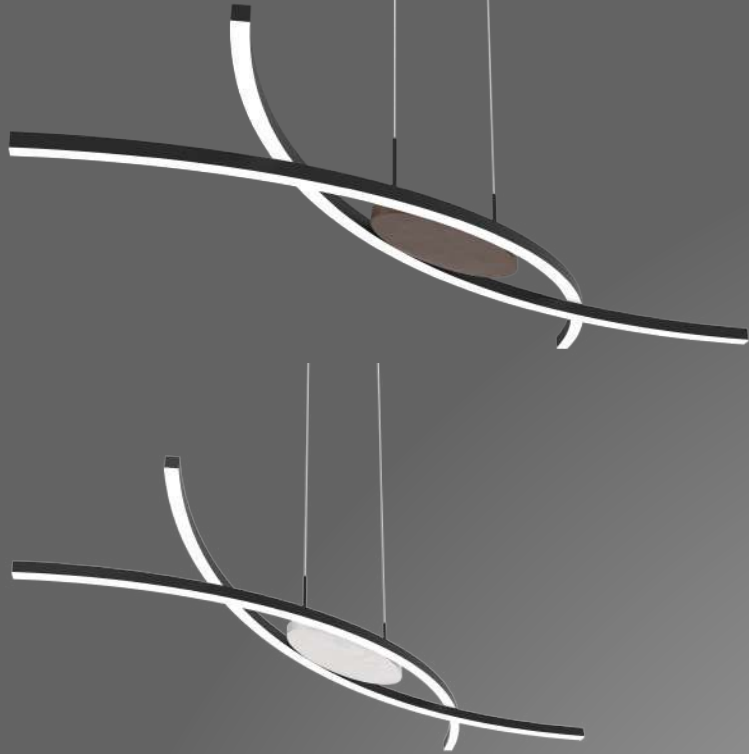

Walnut Wood Accent
White Ash Wood Accent
Pipe Wood Accent
Optional