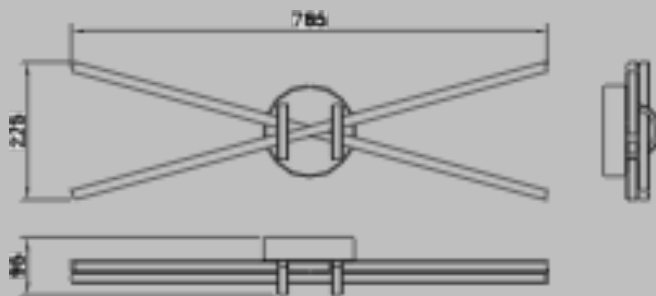

Laser

Habitus

MD24511-3A
Lamp Size: L101*W12*H13CM, OVH:120CM
Sand Black/ White Color, Wood Accent Deco
Opal White diffuser,
LED 36W, 3000/4000K,

Habitus

MX24511-2A
Lamp Size: L78.5*W22.5*H9.5CM
Sand Black/ White Color, Wood Accent Deco
Opal White diffuser,
LED 24W, 3000/4000K,