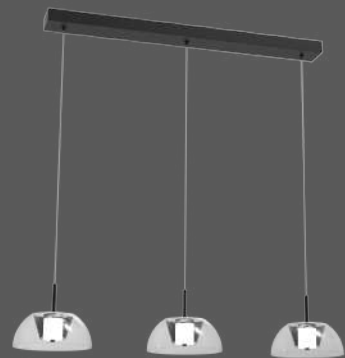

MD24514-3B
Lamp Size: L90*W20*H16CM/ OAH: 120CM
Matt Black / Grey Painting
Clear / Smoke Glass Shade,
Opal White diffuser,
3*LED 8W, 3000/4000K,

OTTA