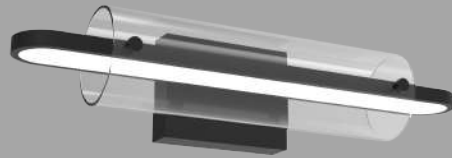

bianca

synergies group limited®

MB24512-1S
Lamp Size: L51.5*W15*H10CM
Gold Color, Sand Black. Chrome Color,
Clear / Ribbed Glass Shade,
Opal White diffuser,
LED 12W, 3000/4000K,

Bianca