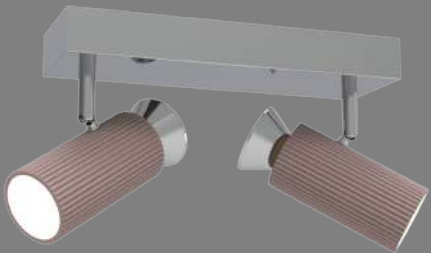

MX24516-2A
Lamp Size: L33.5*W9*H19CM
Matt Black / White Painting
Gold / Chrome / Wood Deco
Opal White diffuser,
2*LED 8W, 3000/4000K,