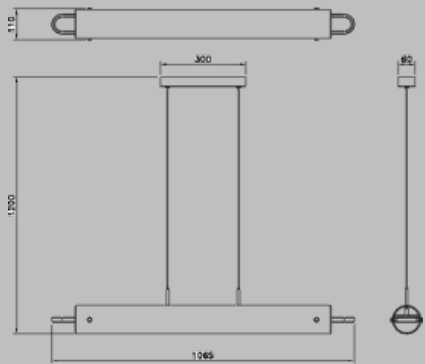

Bianca

MD24512-1L
Lamp Size: L106.5*W11*H16CM
Gold Color, Sand Black. Chrome Color,
Clear / Ribbed Glass Shade,
Opal White diffuser,
LED 36W, 3000/4000K,