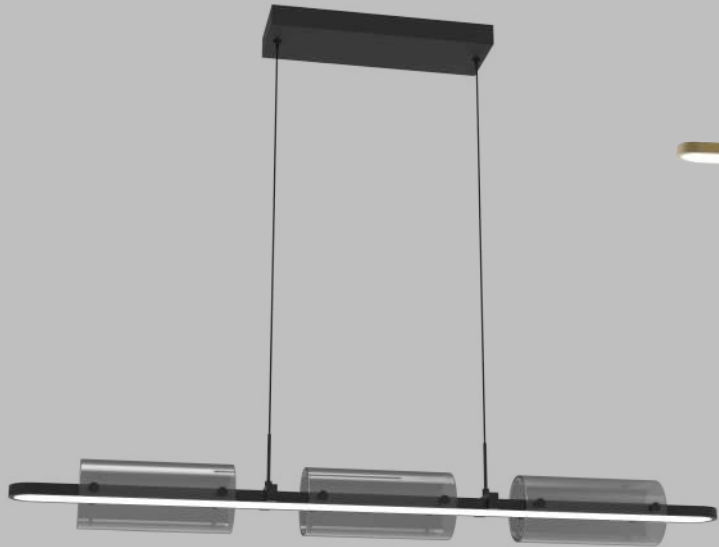

Bianca

MD24512-3L
Lamp Size: L106.5*W11*H16CM
Gold Color, Sand Black. Chrome Color,
Clear / Ribbed Glass Shade,
Opal White diffuser,
LED 36W, 3000/4000K,