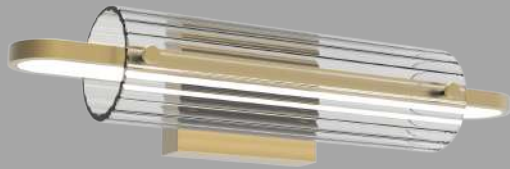

bianca

synergies group limited®

MB24512-1S
Lamp Size: L51.5*W15*H10CM
Gold Color, Sand Black. Chrome Color,
Clear / Ribbed Glass Shade,
Opal White diffuser,
LED 12W, 3000/4000K,

Bianca