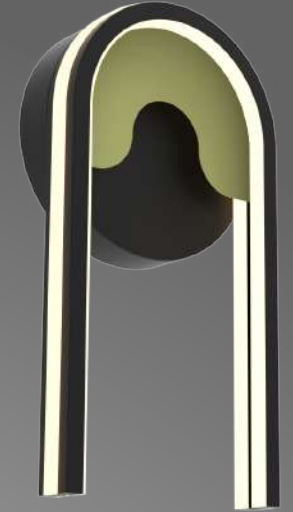

The primary component of the LASER series is a slim rod illuminated along the entirety of its length. The opal diffuser radiates soft LED light outward from the axis of the lamps and completes the cylindrical shape. Used in angled repetition the fixture becomes increasingly energetic creating a field of radiant floating lines.

 synergies group limited[®]
Virgula

MX23144-3A
Lamp Size: D60*H7CM
Sand Black/ Sand White, Wood Deco Panel
Opal White diffuser,
LED 36W, 3000K/4000K

Virgula

MX23144-2A
Lamp Size: D60*H7CM
Sand Black/ Sand White, Wood Deco Panel
Opal White diffuser,
LED 36W, 3000K/4000K