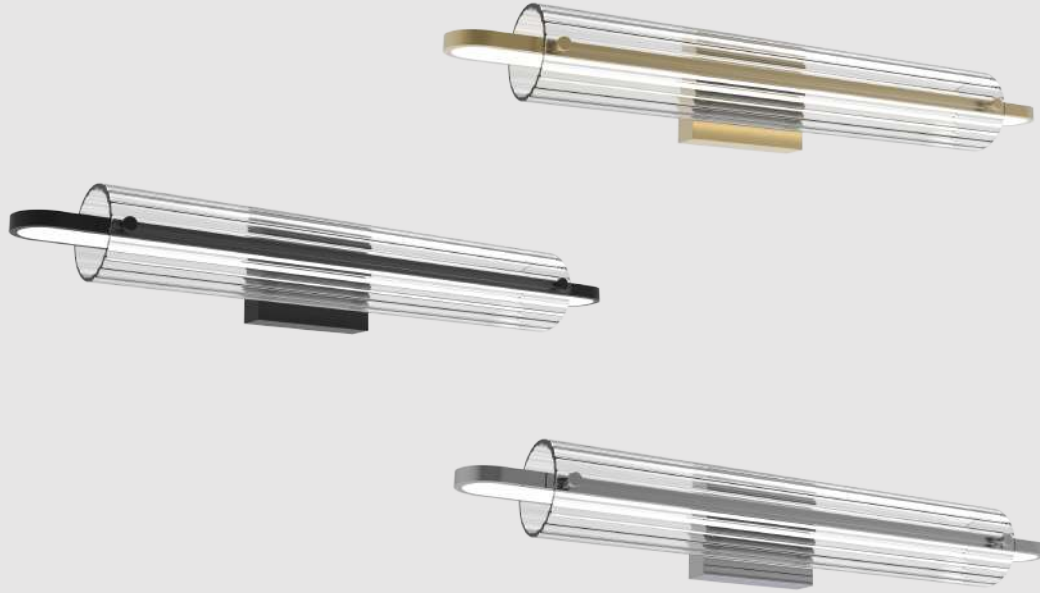

Bianca

Bianca

MB24512-1L
Lamp Size: L96.5*W15*H10CM
Gold Color, Sand Black. Chrome Color,
Clear Glass Shade, Opal White diffuser,
LED 25W, 3000/4000K,

Bianca

Bianca

MB24512-1M
Lamp Size: L76.5*W15*H10CM
Gold Color, Sand Black. Chrome Color,
Ribbed Glass Shade, Opal White diffuser,
LED 18W, 3000/4000K,