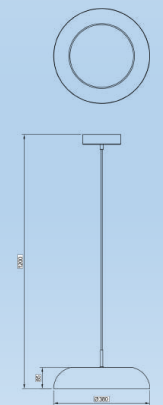

Lumina

MD23148-1A
Lamp Size: D38*H15CM
Sand Black/ Sand White,
Opal White diffuser,
LED 12W, 3000K/4000K