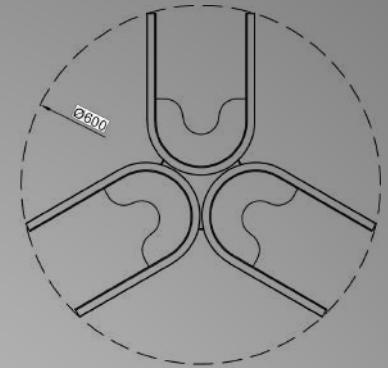

synergies group limited®
Virgula

MX23144-3A
Lamp Size: D60*H7CM
Sand Black/ Sand White, Wood Deco Panel
Opal White diffuser,
LED 36W, 3000K/4000K