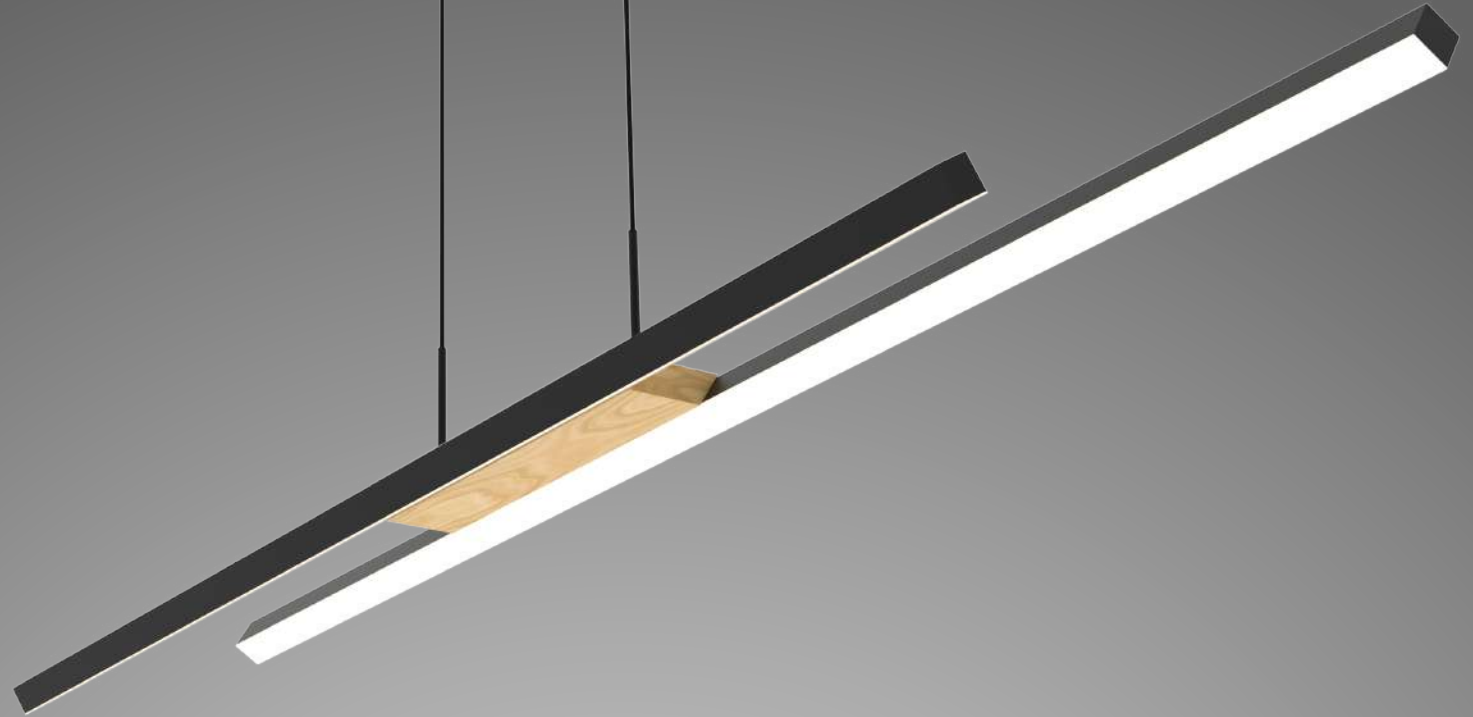

The primary component of the LASER series is a slim rod illuminated along the entirety of its length. The opal diffuser radiates soft LED light outward from the axis of the lamps and completes the cylindrical shape. Used in angled repetition the fixture becomes increasingly energetic creating a field of radiant floating lines.

Laser

The primary component of the LASER series is a slim rod illuminated along the entirety of its length. The opal diffuser radiates soft LED light outward from the axis of the lamps and completes the cylindrical shape. Used in angled repetition the fixture becomes increasingly energetic creating a field of radiant floating lines.