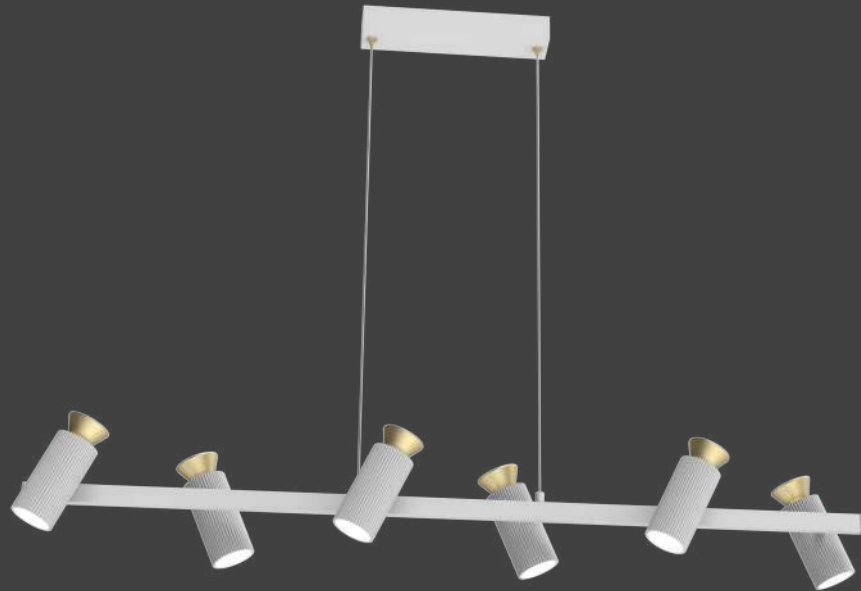

MD24516-6A
Lamp Size: L115*W18*H15CM / OAH:120CM
Matt Black / White Painting / Gold / Chrome Deco

Opal White diffuser,
6*LED 5W, 3000/4000K,