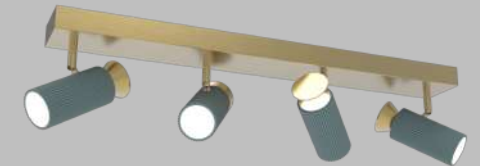

MX24516-4L
Lamp Size: L90*W9*H18.5CM
Matt Black / White Painting
Gold / Chrome / Wood Deco
Opal White diffuser,
4*LED 8W, 3000/4000K,