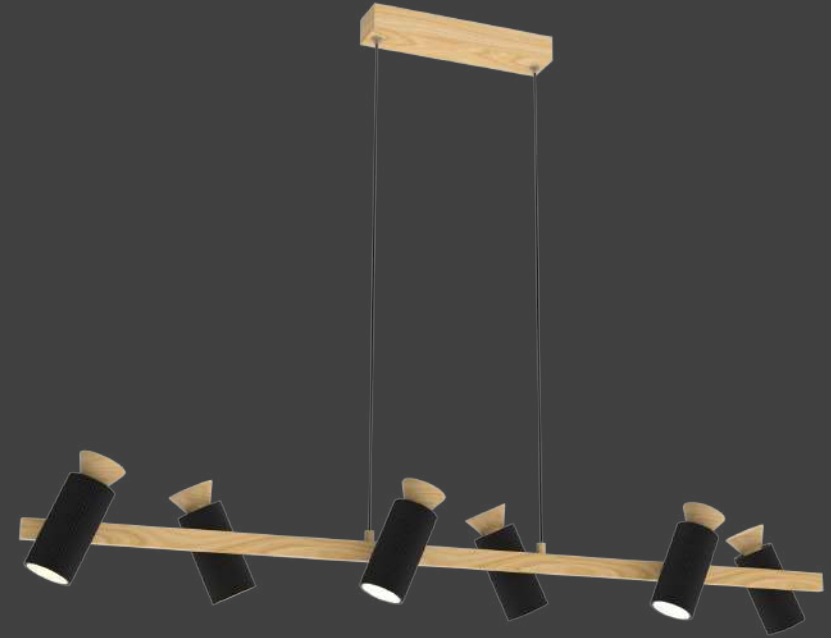

Vinnes

Opal White diffuser,
6*LED 8W, 3000/4000K,

MD24516-6A
Lamp Size: L115*W18*H15CM / OAH:120CM
Matt Black / Grey Painting / Gold Deco

Vannes

Opal White diffuser,
6*LED 8W, 3000/4000K,

MD24516-6A
Lamp Size: L115*W18*H15CM / OAH:120CM
Matt Black / Grey Painting / Gold Deco