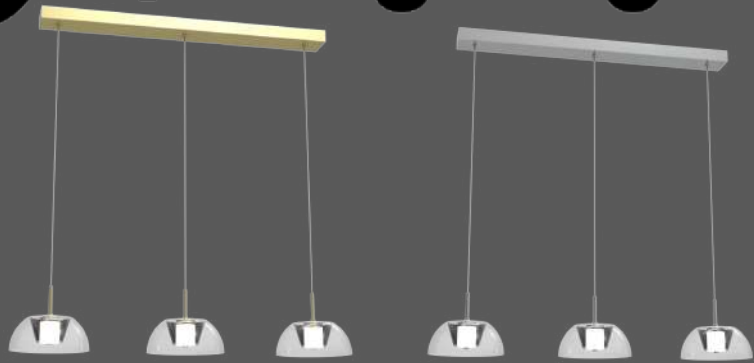

MD24514-3B
Lamp Size: L90*W20*H16CM/ OAH: 120CM
Matt Black / Grey Painting
Clear / Smoke Glass Shade,
Opal White diffuser,
3*LED 8W, 3000/4000K,

OTTA