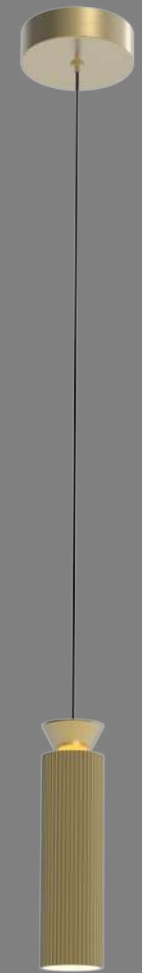

Opal White diffuser,
5*LED 8W, 3000/4000K,

MD24516-3R
Lamp Size: D25*H15CM / OAH:120CM
Matt Black / White Painting
Gold / Chrome / Wood Deco
Opal White diffuser,
3*LED 8W, 3000/4000K,

Vinnes

MD24516-1A
Lamp Size: D6*H23CM / OAH:120CM
Matt Black / White Painting
Gold / Chrome / Wood Deco
Opal White diffuser,
1*LED 8W, 3000/4000K,