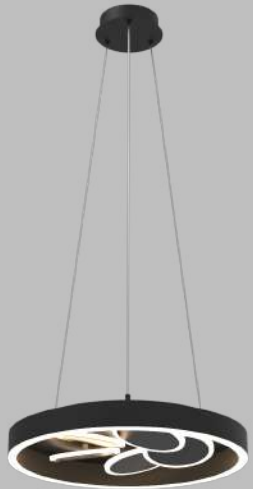

OTTA

Parola

MD24513-1A
Lamp Size: D20*H30CM
Matt Black / Grey Painting
Clear / Smoke Glass Shade,
Opal White diffuser, Up and Down light
LED 12W, 3000/4000K,

Parola

MD24513-3A
Lamp Size: D40*H35CM
Matt Black / Grey Painting
Clear / Smoke Glass Shade,
Opal White diffuser, Up and Down light
3*LED 12W, 3000/4000K,

PENTA

PENTA

MX24600-1A
 Lamp Size: D50*H8.5CM
 Sand Black/ White, Gold Doco, Wood accent
 Clear Cable
 Opal White diffuser
 LED 36W, 3000/4000K

MD24600-1A
 Lamp Size: D50*H7CM, 120CM Cable
 Sand Black/ White, Gold Doco, Wood accent
 Clear Cable
 Opal White diffuser
 LED 36W, 3000/4000K

The primary component of the LASER series is a slim rod illuminated along the entirety of its length. The opal diffuser radiates soft LED light outward from the axis of the lamps and completes the cylindrical shape. Used in angled repetition the fixture becomes increasingly energetic creating a field of radiant floating lines.

Laser

The primary component of the LASER series is a slim rod illuminated along the entirety of its length. The opal diffuser radiates soft LED light outward from the axis of the lamps and completes the cylindrical shape. Used in angled repetition the fixture becomes increasingly energetic creating a field of radiant floating lines.