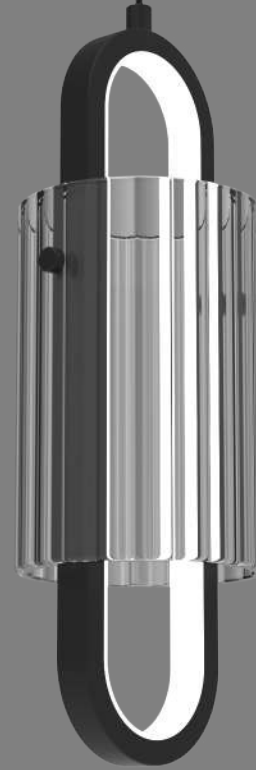

MD24512-1A
Lamp Size: D11*H31CM
Gold Color, Sand Black
Clear / Ribbed Glass Shade,
Opal White diffuser,
LED 8W, 3000/4000K,

Bianca