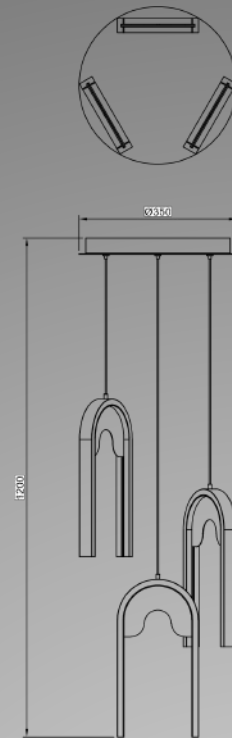

MD23144-3A
Lamp Size: D35*H120CM
Sand Black/ Sand White, Wood Deco Panel
Opal White diffuser,
LED 36W, 3000K/4000K