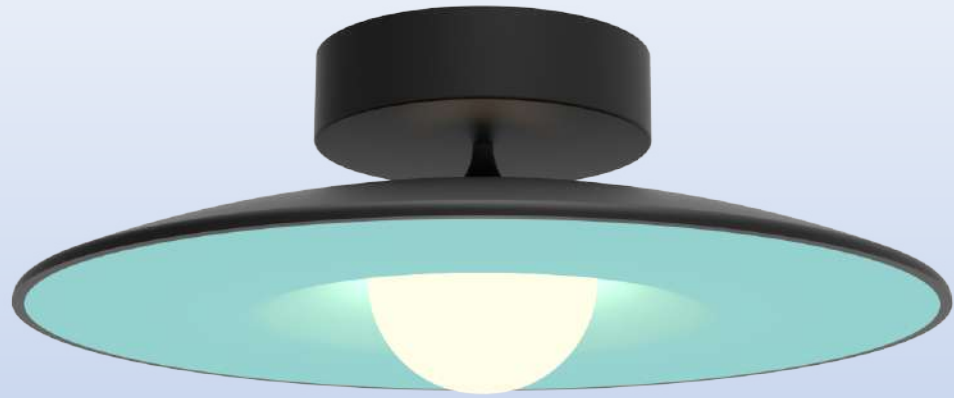

MX23140-1S
Lamp Size: D40*H12CMe
Sand Black/ Color Bottom Reflector,
Opal White diffuser,
LED 10W Up Down Light, 3000/4000K,