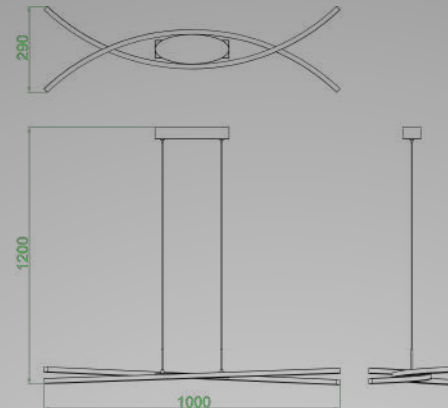

MD23207-2C
Lamp Size: L100*W29*H120CM
Sand Black/ Sand White, Wood Deco Panel
Opal White diffuser,
LED 36W, 3000K,