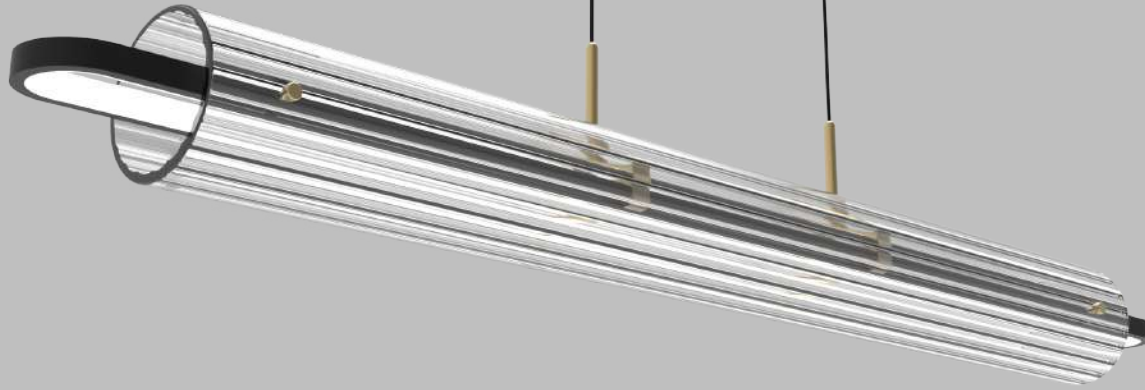

Bianca

MD24512-1L
Lamp Size: L106.5*W11*H16CM
Gold Color, Sand Black. Chrome Color,
Clear / Ribbed Glass Shade,
Opal White diffuser,
LED 36W, 3000/4000K,