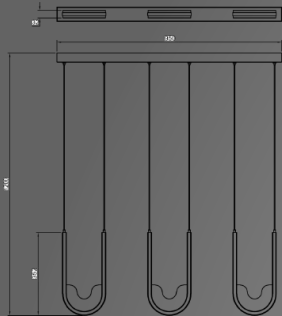

MD23144-3A
Lamp Size: L96*W6*H120CM
Sand Black/ Sand White, Deco Panel
Opal White diffuser,
LED 36W, 3000K/4000K

Virgula