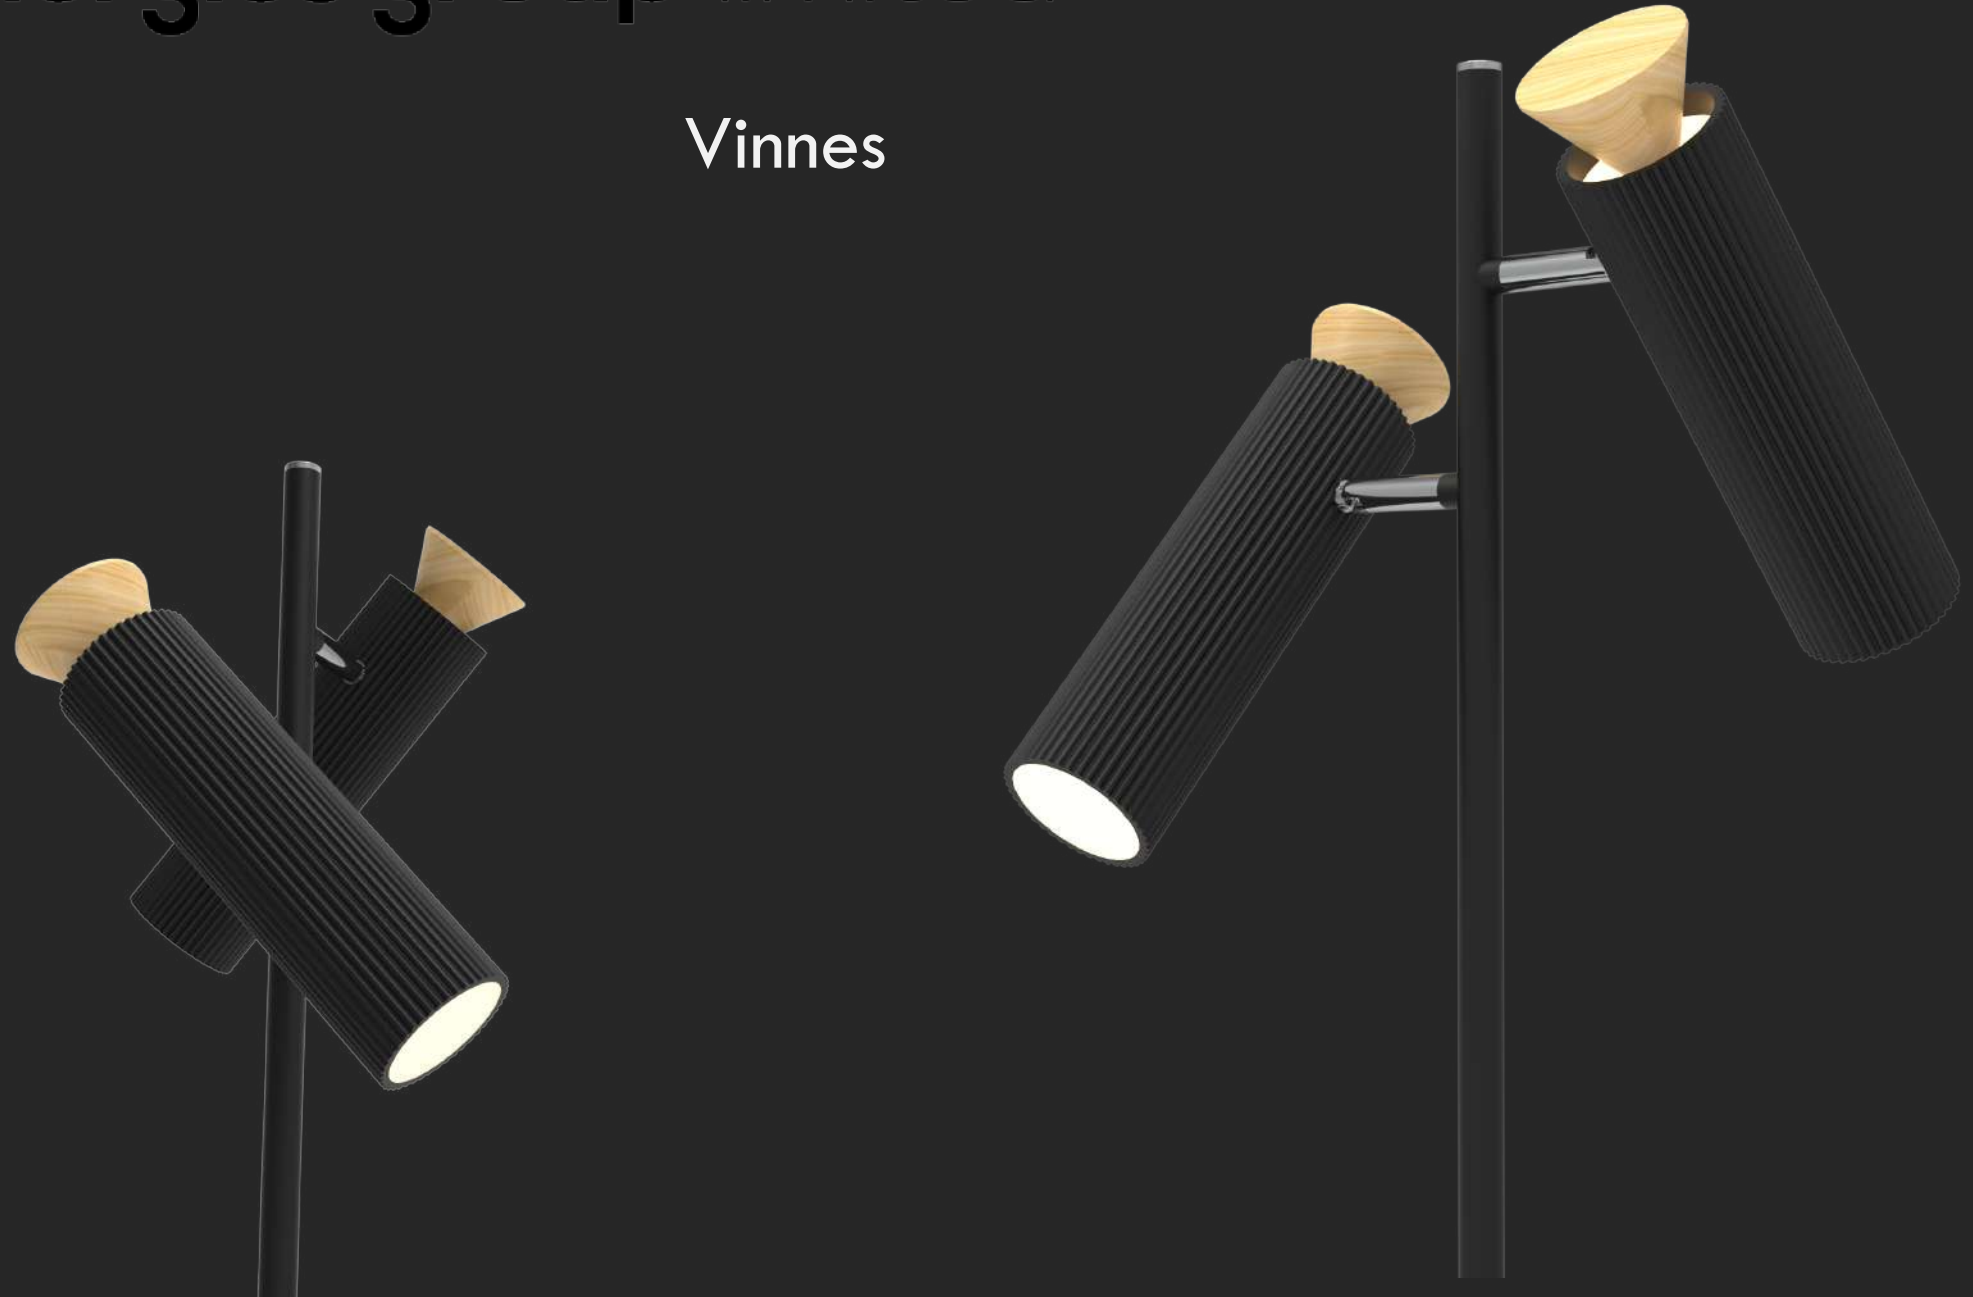

Opal White diffuser,
5*LED 8W, 3000/4000K,

MD24516-3R
Lamp Size: D25*H15CM / OAH:120CM
Matt Black / White Painting
Gold / Chrome / Wood Deco
Opal White diffuser,
3*LED 8W, 3000/4000K,

Vinnes

MD24516-1A
Lamp Size: D6*H23CM / OAH:120CM
Matt Black / White Painting
Gold / Chrome / Wood Deco
Opal White diffuser,
1*LED 8W, 3000/4000K,

Vinnes

Vinnes

ML24516-2A
Lamp Size: D32.5*H150CM
Matt Black / White Painting
Gold / Chrome / Wood Deco
Opal White diffuser,
2*LED 8W, 3000/4000K,

Vinnes

MT24516-1L
Lamp Size: L23*W14*H40CM
Matt Black / White Painting
Gold / Chrome / Wood Deco
Opal White diffuser,
1*LED 8W, 3000/4000K,