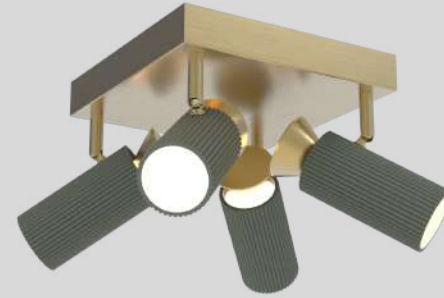

MX24516-4S
Lamp Size: L32*W32*H18.5CM
Matt Black / White Painting
Gold / Chrome / Wood Deco
Opal White diffuser,
4*LED 8W, 3000/4000K,