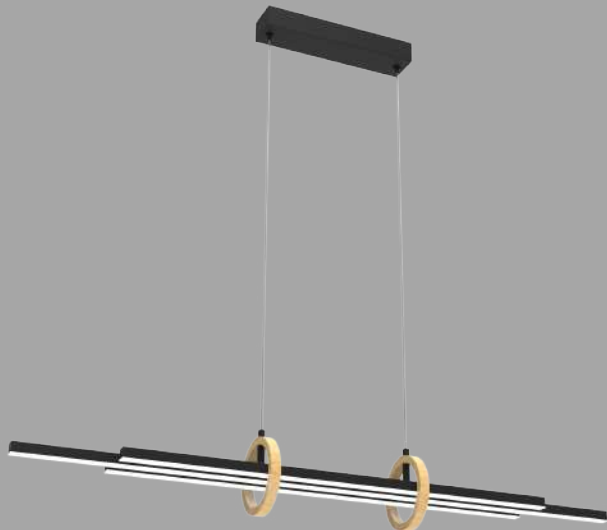

MD24511-3A
Lamp Size: L101*W12*H13CM, OVH:120CM
Sand Black/ White Color, Wood Accent Deco
Opal White diffuser,
LED 36W, 3000/4000K,

Habitus