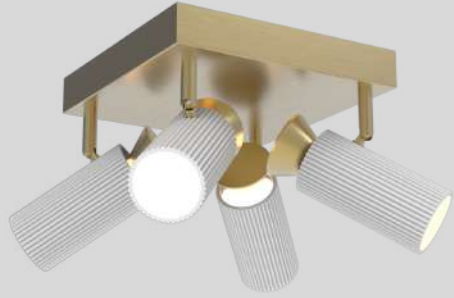

MX24516-4S
Lamp Size: L32*W32*H18.5CM
Matt Black / White Painting
Gold / Chrome / Wood Deco
Opal White diffuser,
4*LED 8W, 3000/4000K,