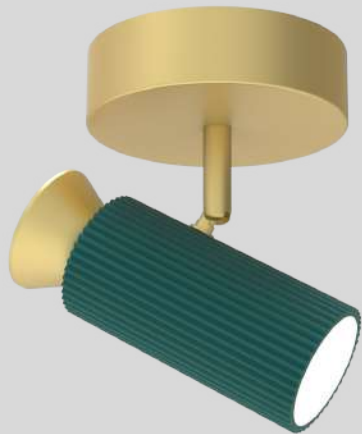

Vinnes

MX24516-1A
Lamp Size: L18.5*W12*H15CM
Matt Black / White Painting
Gold / Chrome / Wood Deco
Opal White diffuser,
1*LED 8W, 3000/4000K,