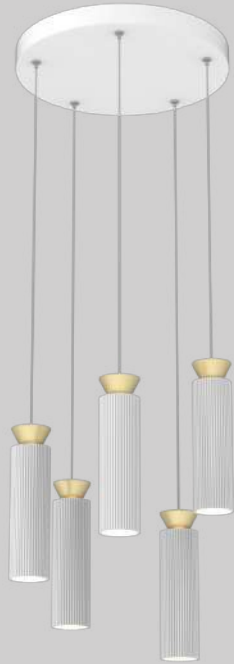

MD24516-5R
Lamp Size: D35*H15CM / OAH:120CM
Matt Black / White Painting / Gold / Chrome Deco

Opal White diffuser,
5*LED 8W, 3000/4000K,