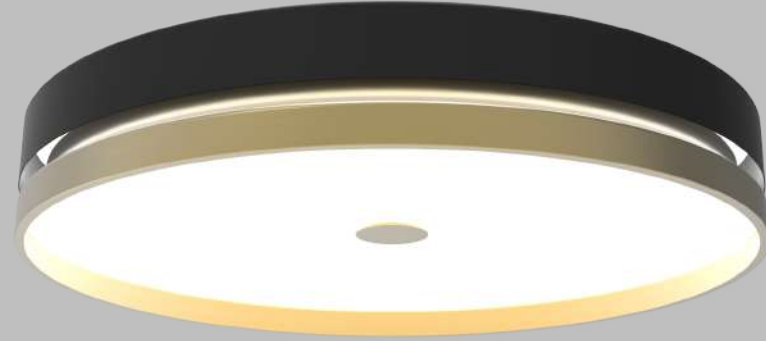

2025/2026

Vision 2025 – New Projects & Solutions

A Preview of Innovation in Lighting Design

Nanda

MD24510-1L
Lamp Size: D60*H10CM, 120CM Cable.
Sand Black/ White Color, Gold Painting Deco
Opal White diffuser,
LED 36W, 3000/4000K,

Nanda

MX24510-1L
Lamp Size: D60*H13CM
Sand Black/ White Color, Gold Painting Deco
Opal White diffuser,
LED 36W, 3000/4000K,

Nanda

MX24510-1S
Lamp Size: D45*H13CM
Sand Black/ White Color, Gold Painting Deco
Opal White diffuser,
LED 24W, 3000/4000K,