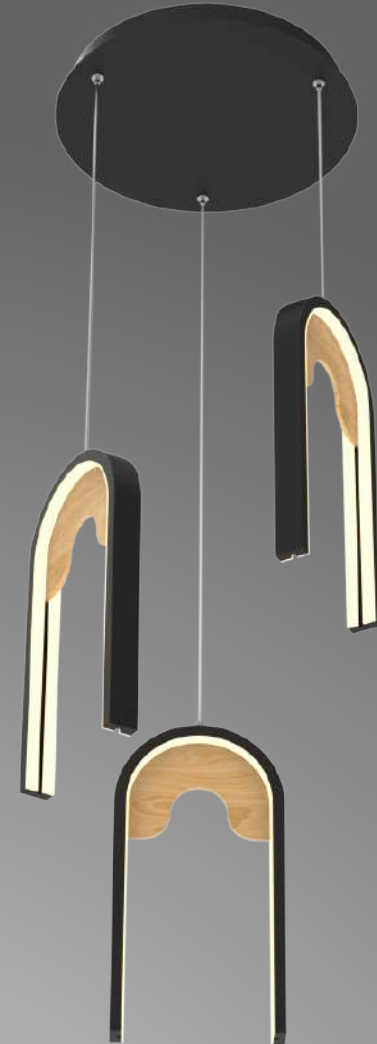

MD23144-3A
Lamp Size: D35*H120CM
Sand Black/ Sand White, Wood Deco Panel
Opal White diffuser,
LED 36W, 3000K/4000K

Virgula