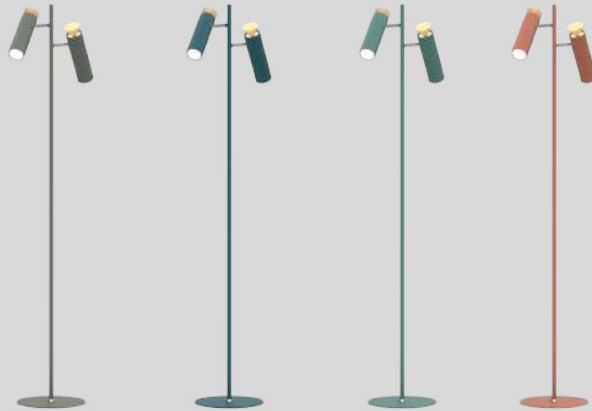

ML24516-2A
Lamp Size: D32.5*H150CM
Matt Black / White Painting
Gold / Chrome / Wood Deco
Opal White diffuser,
2*LED 8W, 3000/4000K,

Vinnes