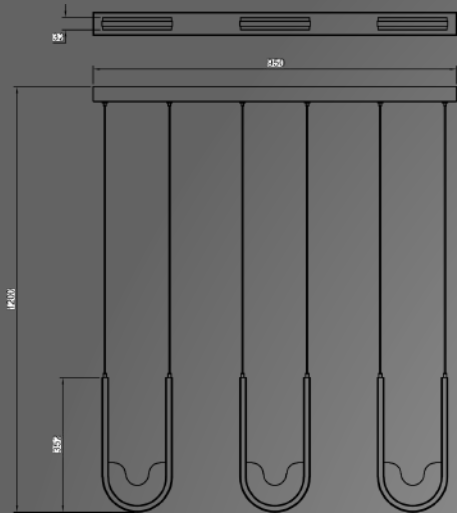

Virgula

MD23144-3A
Lamp Size: L96*W6*H120CM
Sand Black/ Sand White, Wood Deco Panel
Opal White diffuser,
LED 36W, 3000K/4000K