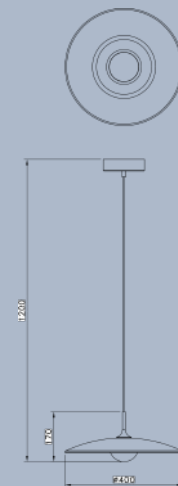

Nivel

MD23140-1A
Lamp Size: D40*H17CM, 120CM Cable
Sand Black/ Color Bottom Reflector,
Black Fabric sleeve cable.
Opal White diffuser,
LED 10W, 3000/4000K,