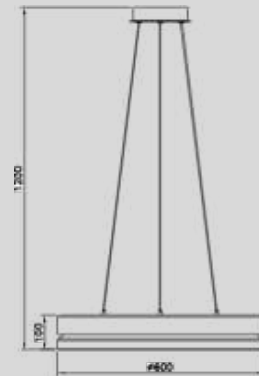

2025/2026

Vision 2025 – New Projects & Solutions

A Preview of Innovation in Lighting Design

Nanda

MD24510-1L
Lamp Size: D60*H10CM, 120CM Cable.
Sand Black/ White Color, Gold Painting Deco
Opal White diffuser,
LED 36W, 3000/4000K,