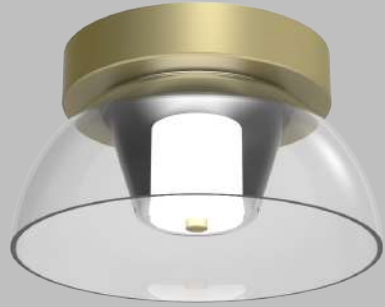

2025/2026

Vision 2025 – New Projects & Solutions

A Preview of Innovation in Lighting Design

Nanda

MD24510-1L
Lamp Size: D60*H10CM, 120CM Cable.
Sand Black/ White Color, Gold Painting Deco
Opal White diffuser,
LED 36W, 3000/4000K,

Nanda

MX24510-1L
Lamp Size: D60*H13CM
Sand Black/ White Color, Gold Painting Deco
Opal White diffuser,
LED 36W, 3000/4000K,

Nanda

MX24510-1S
Lamp Size: D45*H13CM
Sand Black/ White Color, Gold Painting Deco
Opal White diffuser,
LED 24W, 3000/4000K,

OTTA

MD24514-1A
Lamp Size: D20*H16CM / OAH: 120CM
Matt Black / Grey Painting
Clear / Smoke Glass Shade,
Opal White diffuser,
LED 8W, 3000/4000K,

MX24514-1A
Lamp Size: D20*H12CM
Matt Black / Grey Painting
Clear / Smoke Glass Shade,
Opal White diffuser,
LED 8W, 3000/4000K,

The primary component of the LASER series is a slim rod illuminated along the entirety of its length. The opal diffuser radiates soft LED light outward from the axis of the lamps and completes the cylindrical shape. Used in angled repetition the fixture becomes increasingly energetic creating a field of radiant floating lines.