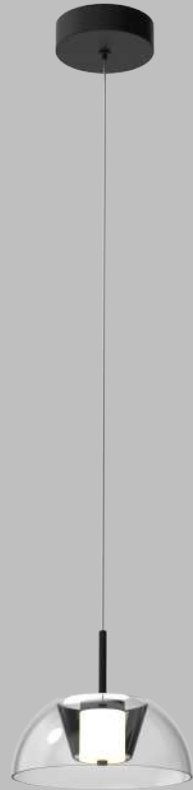

2025/2026

Vision 2025 – New Projects & Solutions

A Preview of Innovation in Lighting Design

Nanda

MD24510-1L
Lamp Size: D60*H10CM, 120CM Cable.
Sand Black/ White Color, Gold Painting Deco
Opal White diffuser,
LED 36W, 3000/4000K,

Nanda

MX24510-1L
Lamp Size: D60*H13CM
Sand Black/ White Color, Gold Painting Deco
Opal White diffuser,
LED 36W, 3000/4000K,

Nanda

MX24510-1S
Lamp Size: D45*H13CM
Sand Black/ White Color, Gold Painting Deco
Opal White diffuser,
LED 24W, 3000/4000K,

OTTA

MD24514-1A
Lamp Size: D20*H16CM / OAH: 120CM
Matt Black / Grey Painting
Clear / Smoke Glass Shade,
Opal White diffuser,
LED 8W, 3000/4000K,

MX24514-1A
Lamp Size: D20*H12CM
Matt Black / Grey Painting
Clear / Smoke Glass Shade,
Opal White diffuser,
LED 8W, 3000/4000K,

The primary component of the LASER series is a slim rod illuminated along the entirety of its length. The opal diffuser radiates soft LED light outward from the axis of the lamps and completes the cylindrical shape. Used in angled repetition the fixture becomes increasingly energetic creating a field of radiant floating lines.