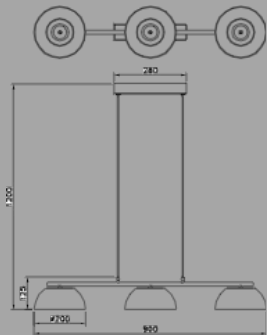

MD24514-3A
Lamp Size: L90*W20*H12.5CM/ OAH: 120CM
Matt Black / Grey Painting
Clear / Smoke Glass Shade,
Opal White diffuser,
3*LED 8W, 3000/4000K,

OTTA