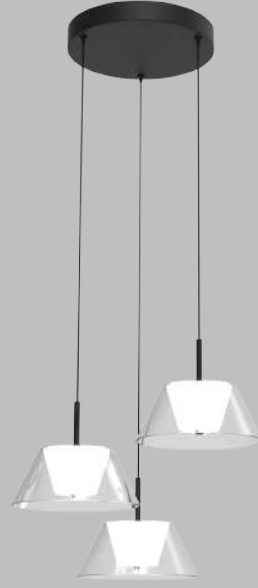

MD24514-3F
Lamp Size: D42*H16CM / OAH:120CM
Matt Black / Grey Painting
Clear / Smoke Glass Shade,
Opal White diffuser,
3*LED 8W, 3000/4000K,

OTTA