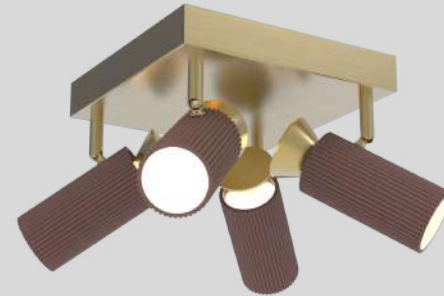

MX24516-4S
Lamp Size: L32*W32*H18.5CM
Matt Black / White Painting
Gold / Chrome / Wood Deco
Opal White diffuser,
4*LED 8W, 3000/4000K,