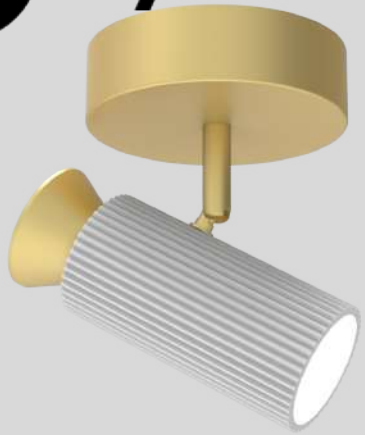

Vinnes

MX24516-1A
Lamp Size: L18.5*W12*H15CM
Matt Black / White Painting
Gold / Chrome / Wood Deco
Opal White diffuser,
1*LED 8W, 3000/4000K,