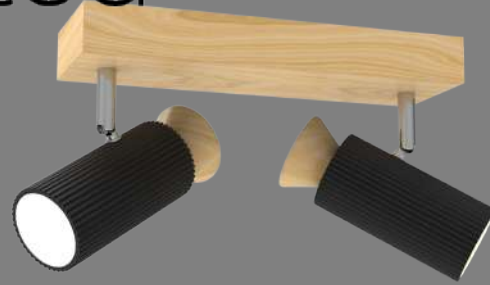

MB24516-1A
Lamp Size: L18.5*W12*H25CM
Matt Black / White Painting
Gold / Chrome / Wood Deco
Opal White diffuser,
1*LED 8W, 3000/4000K,

Vinnes

MX24516-1A
Lamp Size: L18.5*W12*H15CM
Matt Black / White Painting
Gold / Chrome / Wood Deco
Opal White diffuser,
1*LED 8W, 3000/4000K,