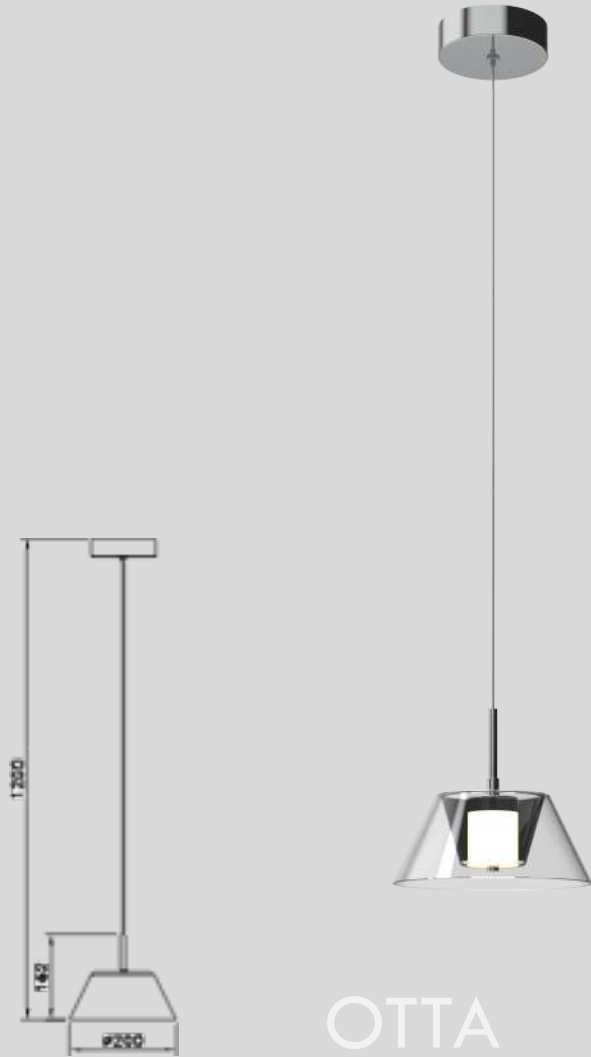

OTTA

MD24514-1D
Lamp Size: D20*H16CM / OAH: 120CM
Matt Black / Grey Painting
Clear / Smoke Glass Shade,
Opal White diffuser,
LED 8W, 3000/4000K,