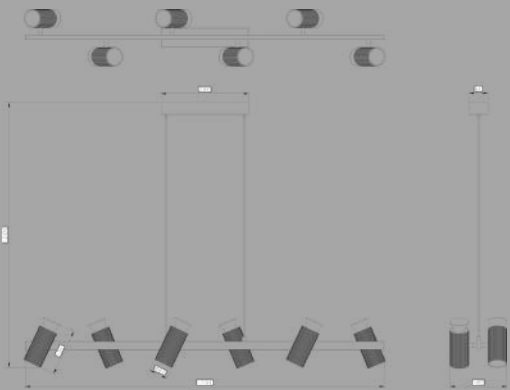

Habitus

MX24511-3A
Lamp Size: L81*W12.5*H10 CM
Sand Black/ White Color, Wood Accent Deco
Opal White diffuser,
LED 36W, 3000/4000K,

Habitus

Habitus

MB24511-3S
Lamp Size: L12.5*W10*H51CM
Sand Black/ White Color, Wood Accent Deco
Opal White diffuser,
LED 12W, 3000/4000K,