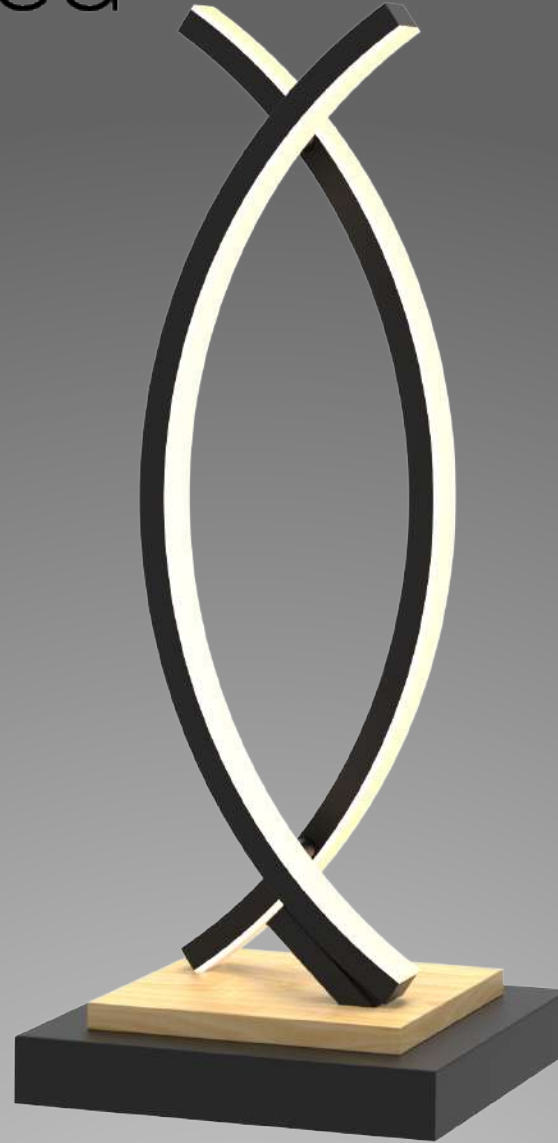

Laser

The primary component of the LASER series is a slim rod illuminated along the entirety of its length. The opal diffuser radiates soft LED light outward from the axis of the lamps and completes the cylindrical shape. Used in angled repetition the fixture becomes increasingly energetic creating a field of radiant floating lines.