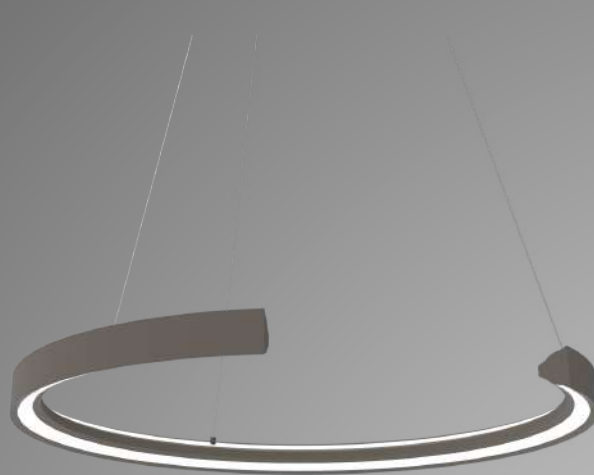

Ellittica

MD23143-1A
Lamp Size: D60*H4CM
Sand Black/ Sand White, Brushed Brass
Painting
Opal White diffuser,
LED 36W, 3000K/4000K