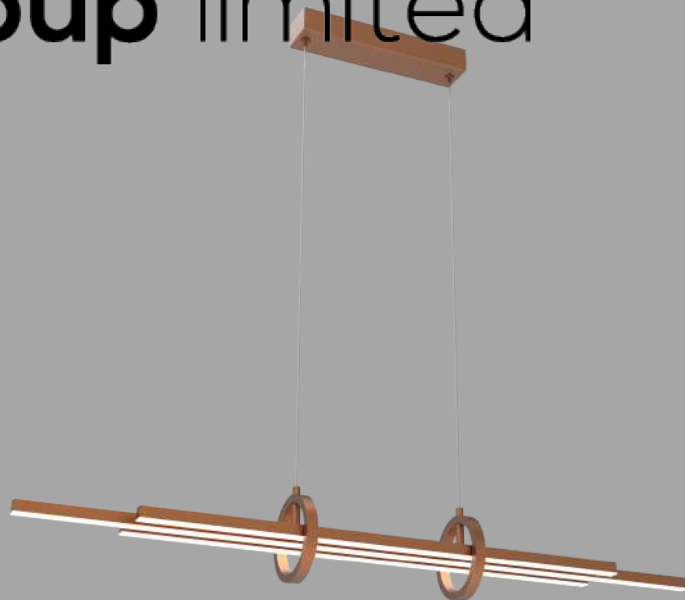

MD24511-3A
Lamp Size: L101*W12*H13CM, OVH:120CM
Sand Black/ White Color, Wood Accent Deco
Opal White diffuser,
LED 36W, 3000/4000K,

Habitus