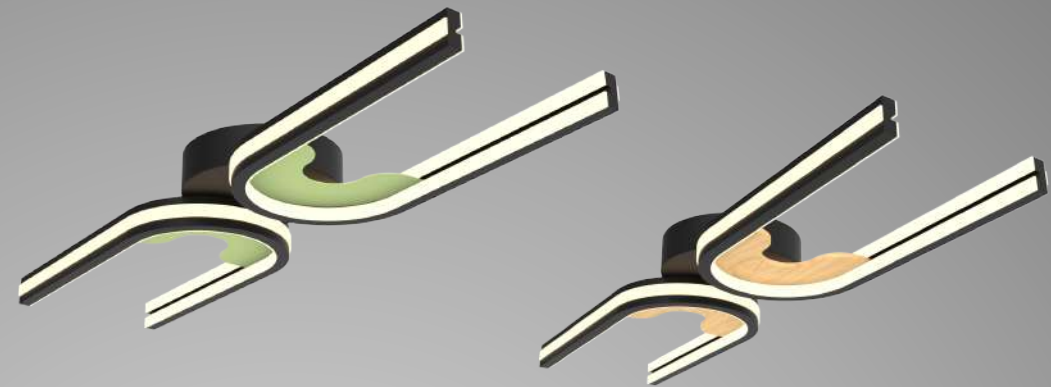

MX23144-2A
Lamp Size: D60*H7CM
Sand Black/ Sand White, Wood Deco Panel
Opal White diffuser,
LED 36W, 3000K/4000K