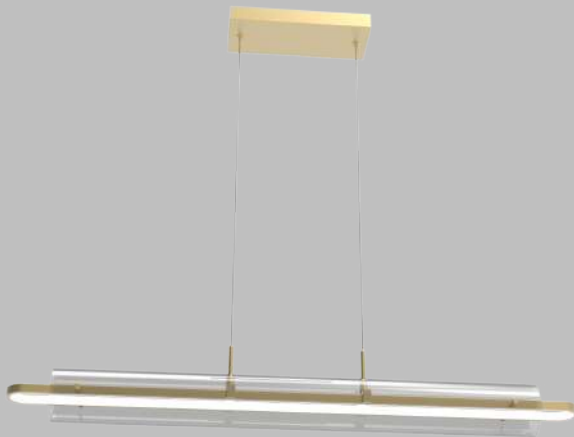

Bianca

Bianca

MD24512-3L
Lamp Size: L106.5*W11*H16CM
Gold Color, Sand Black. Chrome Color,
Clear / Ribbed Glass Shade,
Opal White diffuser,
LED 36W, 3000/4000K,

Bianca

MD24512-1L
Lamp Size: L106.5*W11*H16CM
Gold Color, Sand Black. Chrome Color,
Clear / Ribbed Glass Shade,
Opal White diffuser,
LED 36W, 3000/4000K,