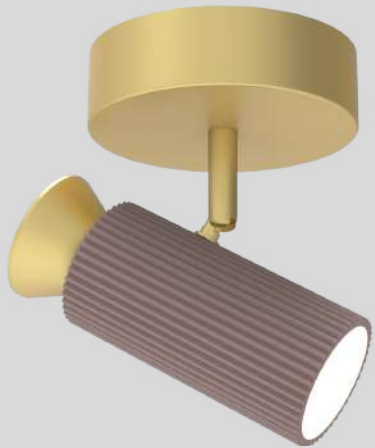

Vinnes

MX24516-1A
Lamp Size: L18.5*W12*H15CM
Matt Black / White Painting
Gold / Chrome / Wood Deco
Opal White diffuser,
1*LED 8W, 3000/4000K,