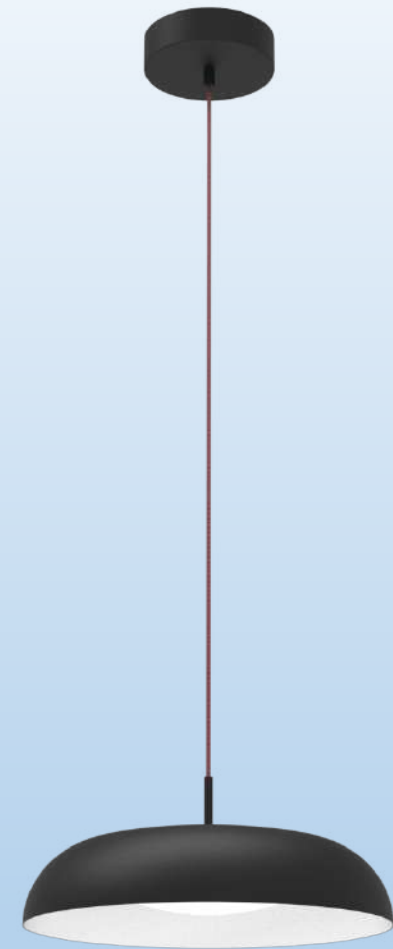

The primary component of the LASER series is a slim rod illuminated along the entirety of its length. The opal diffuser radiates soft LED light outward from the axis of the lamps and completes the cylindrical shape. Used in angled repetition the fixture becomes increasingly energetic creating a field of radiant floating lines.

Laser

The primary component of the LASER series is a slim rod illuminated along the entirety of its length. The opal diffuser radiates soft LED light outward from the axis of the lamps and completes the cylindrical shape. Used in angled repetition the fixture becomes increasingly energetic creating a field of radiant floating lines.

Lumina

MD23148-1A
Lamp Size: D38*H15CM
Sand Black/ Sand White,
Opal White diffuser,
LED 12W, 3000K/4000K

Lumina

MD23148-1A
Lamp Size: D38*H15CM
Sand Black/ Sand White,
Opal White diffuser,
LED 12W, 3000K/4000K