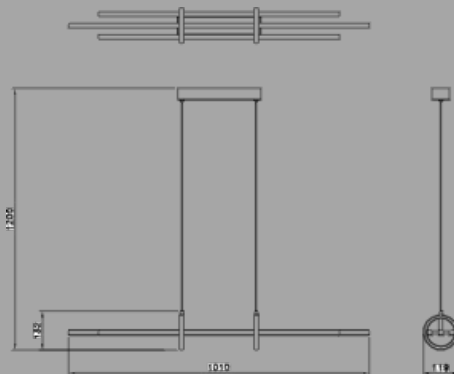

MD24511-3A
Lamp Size: L101*W12*H13CM, OVH:120CM
Sand Black/ White Color, Wood Accent Deco
Opal White diffuser,
LED 36W, 3000/4000K,

Habitus