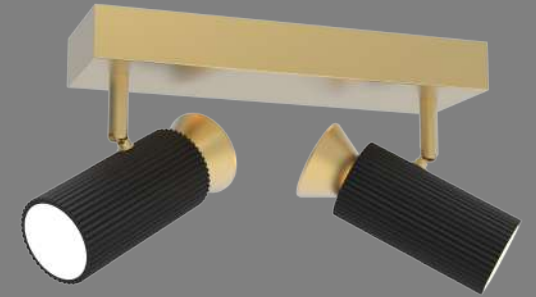

MX24516-2A
Lamp Size: L33.5*W9*H19CM
Matt Black / White Painting
Gold / Chrome / Wood Deco
Opal White diffuser,
2*LED 8W, 3000/4000K,