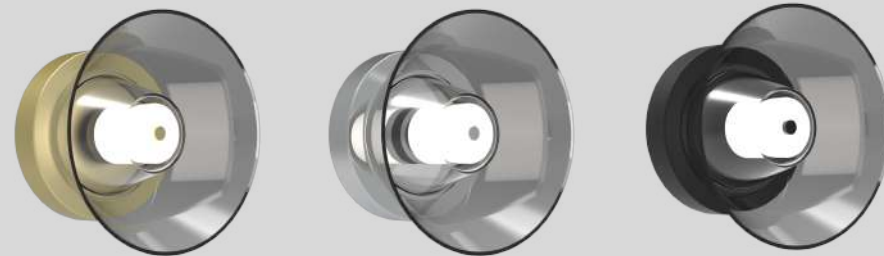

OTTA

MX24514-1D
Lamp Size: D20*H12CM
Matt Black / Grey Painting
Clear / Smoke Glass Shade,
Opal White diffuser,
LED 8W, 3000/4000K,