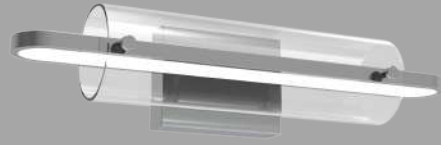

synergies group limited®