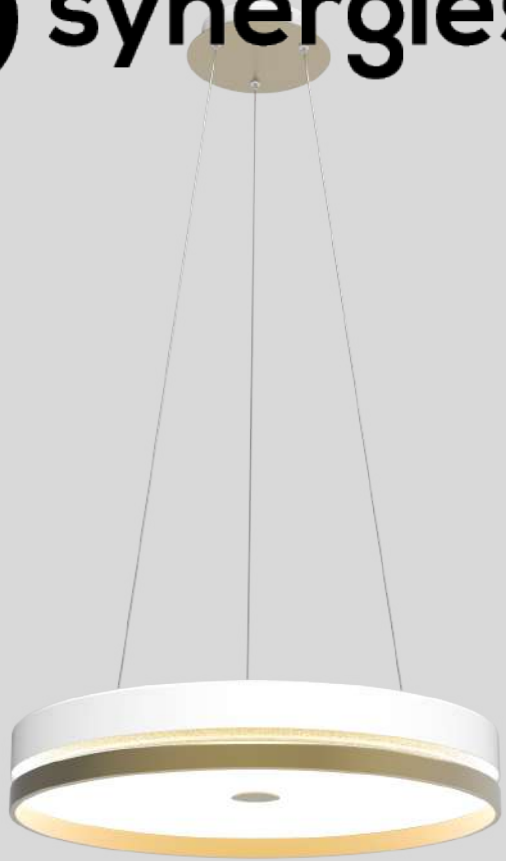

2025/2026

Vision 2025 – New Projects & Solutions

A Preview of Innovation in Lighting Design

Nanda

MD24510-1L
Lamp Size: D60*H10CM, 120CM Cable.
Sand Black/ White Color, Gold Painting Deco
Opal White diffuser,
LED 36W, 3000/4000K,