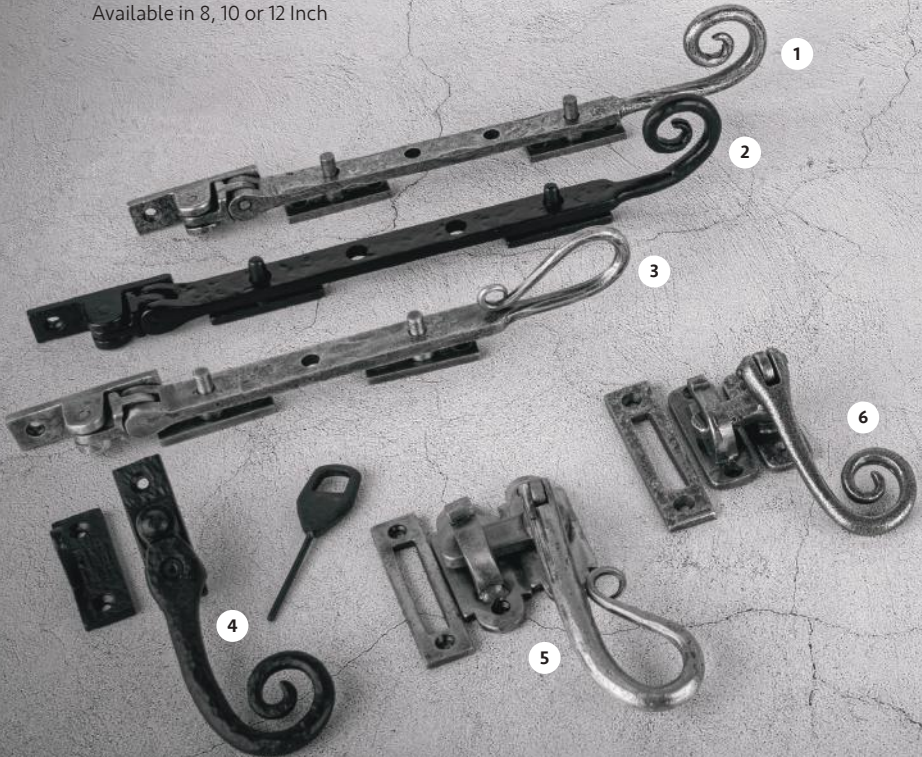

Devoran Antique Hardware is a collection of competitively priced window & door furniture for properties requiring traditionally styled ironmongery.

1 **DEVMTST8/10/12PE**
Pewter Monkey Tail Stay
Available in 8, 10 or 12 Inch

2 **DEVMTST8/10/12BL**
Black Monkey Tail Stay
Available in 8, 10 or 12 Inch

3 **DEV90-8/10/12**
Pewter Shepherd's Crook Stay
Available in 8, 10 or 12 Inch

6 **DEVMTFPE**
Pewter Monkey Tail Fastener

6 **DEVMTFBL**
Black Monkey Tail Fastener

4 **DEVLFB-RH/LH**
Black Monkey Tail Lockable Fastener (Handed)

5 **DEV90-PE**
Pewter Shepherd's Crook Fastener