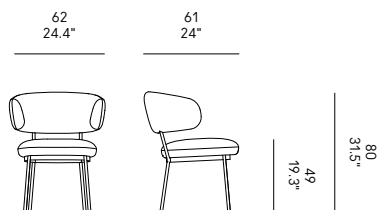

STRUTTURA STRUCTURE STRUCTURE STUHLGESTELL ESTRUCTURA ↓	C.O.M. Client's Own Material	Ecopelle Faux leather Simili cuir Kunstleder Ecopiel	Tessuto Fabric Tissu Stoff Tejido				Metraggio Metreage Métrage Stoffbedarf Metraje (roll H 140cm)	Pelle Leather Cuir Leder Piel Major	Metraggio Metreage Métrage Stoffbedarf Metraje (m²)
			Basic	Superior	Top	Exclusive			
Metallo Verniciato Bronzo Bronze Painted Metal Métal Peint en Bronze Bronze Lackiertes Metall Metal Pintado de Bronce	VE-VBTCL	VE-VBECP	VE-VBT0	VE-VBT1	VE-VBT2	VE-VBT3	m 1,7	VE-VBP1	m² 3,2
Metallo Verniciato Oro Gold Painted Metal Métal Peint en Or Gold Lackiertes Metall Metal Pintado en Oro	VE-MVOTCL	VE-MVOECP	VE-MVOT0	VE-MVOT1	VE-MVOT2	VE-MVOT3	m 1,7	VE-MVOP1	m² 3,2
Metallo Verniciato Nero Black Painted Metal Métal Peint en Noir Schwarz Lackiertes Metall Metal pintado de negro	VE-MVNTCL	VE-MVNECP	VE-MVNT0	VE-MVNT1	VE-MVNT2	VE-MVNT3	m 1,7	VE-MVNP1	m² 3,2