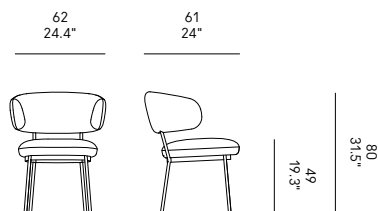

STRUTTURA STRUCTURE STRUCTURE STUHLGESTELL ESTRUCTURA ↓	C.O.M. Client's Own Material	Ecopelle Faux leather Simili cuir Kunstleder Ecopiel	Tessuto Fabric Tissu Stoff Tejido				Metraggio Metreage Métrage Stoffbedarf Metraje (roll H 140cm)	Pelle Leather Cuir Leder Piel Major	Metraggio Metreage Métrage Stoffbedarf Metraje (m²)
			Basic	Superior	Top	Exclusive			
Bronzo Plaza Bronze Plaza Bronze Plaza Bronce Plaza Bronze Plaza CP0033	VE-VBTCL	VE-VBECF	VE-VBT0	VE-VBT1	VE-VBT2	VE-VBT3	m 1,7	VE-VBP1	m² 3,2
Nero RAL 7021 Black RAL 7021 Noir RAL 7021 Negro RAL 7021 Schwarz RAL 7021 CP0035	VE-MVNTCL	VE-MVNECF	VE-MVNT0	VE-MVNT1	VE-MVNT2	VE-MVNT3	m 1,7	VE-MVNP1	m² 3,2
Oro Champagne Champagne Gold Or Champagne Champagnergold Oro Champán CP0036	VE-MVOTCL	VE-MVOECP	VE-MVOT0	VE-MVOT1	VE-MVOT2	VE-MVOT3	m 1,7	VE-MVOP1	m² 3,2