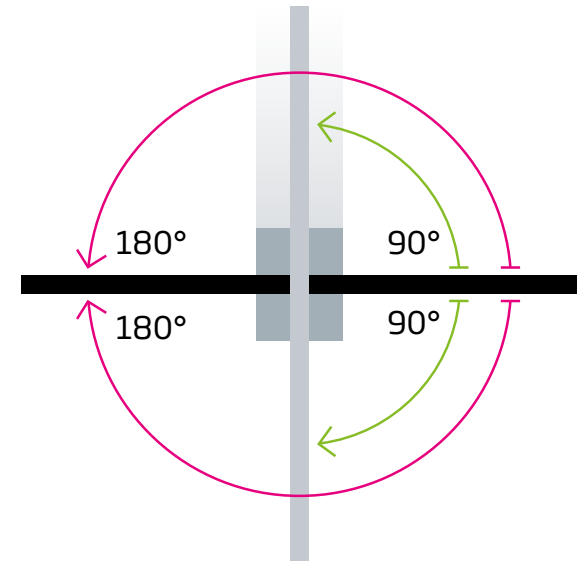

Totally seamless: AGC patented Adaptive Gap Calibration

AGC
ADAPTIVE GAP CALIBRATION

Folding screen pioneer C SEED leads the way with the patented game-changing Adaptive Gap Calibration: AGC is an automatic distance measuring and calibration system that creates totally seamless foldable TV surfaces, free from any visible gaps.

High-resolution sensors detect potential offsets between the folding TV wings, measuring fractions of millimeters and autonomously calibrating the corresponding LEDs' specific brightness to render gaps invisible. C SEED's patented AGC technology guarantees the perfectly seamless indoor TV experience.

TV rotation

180° left and right or 90° left and right

Features

Indoor N1 MicroLED TV

165/137/110 inch

PHYSICAL DIMENSIONS TV		165	137	110
LED TV size (diagonal)	inch/mm	165 / 4196	137 / 3497	110 / 2794
LED TV size (width)	inch/mm	144 / 3657	120 / 3048	96 / 2438
LED TV size (height)	inch/mm	81 / 2057.4	67.5 / 1714.5	54 / 1372
Standard LED screen (depth)	inch/mm	3.9 / 99	3.5 / 89	3 / 75
LED TV area	sq ft/m ²	81 / 7.53	56.19 / 5.22	36 / 3.34
LED TV system weight	kg	900	680	480