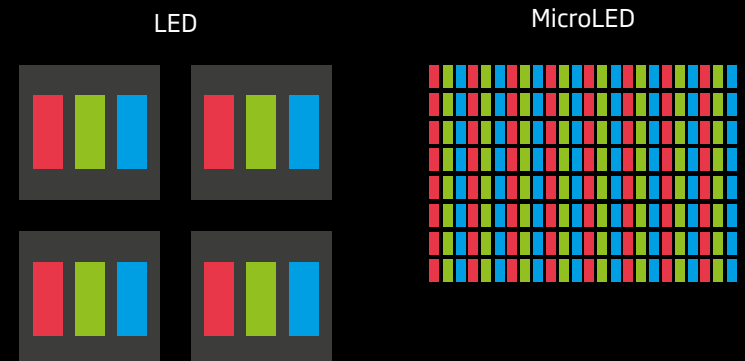

C SEED uses cutting-edge MicroLED technology to achieve superior contrast, brightness and an unparalleled color spectrum. C SEED video processing creates true-life images with a color processing depth of 16-bit per color and advanced HDR and HDR10+ processing for a superior viewing experience. MicroLED technology is a revolutionary leap ahead, providing twice the color purity and a far wider color gamut than conventional LED screens, creating fully natural colors, optimum peak brightness and most accurate grayscale images. For a TV experience like never before.