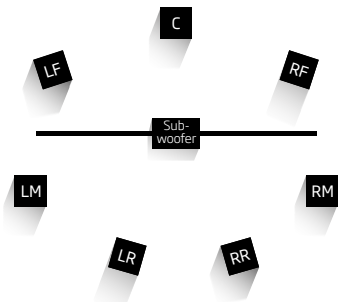

Total quality sound

7.1 Speaker Setup

Every C SEED N1 comes with onboard 2.1 high-end audio for total quality sound to match the screen's unparalleled visual quality, with the soundbar organically integrated into the frame design. The necessary interfaces for latest external audio up to 9.2 are on board as well.