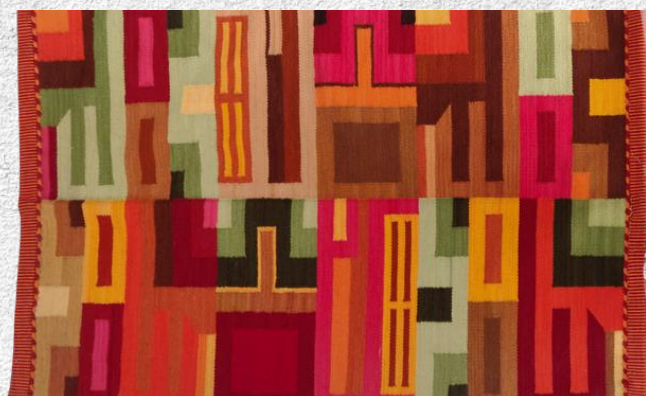

Referential value FOB - 153 USD

Rugs

Cod: rug030
Material: sheepm wool /
Measurements: 160 x 120 cm
Process: loom- made
Referential value FOB - 153 USD

Rugs

Cod: rug031
Material: sheepm wool /
Measurements: 160 x 120 cm
Process: loom- made
Referential value FOB - 153 USD