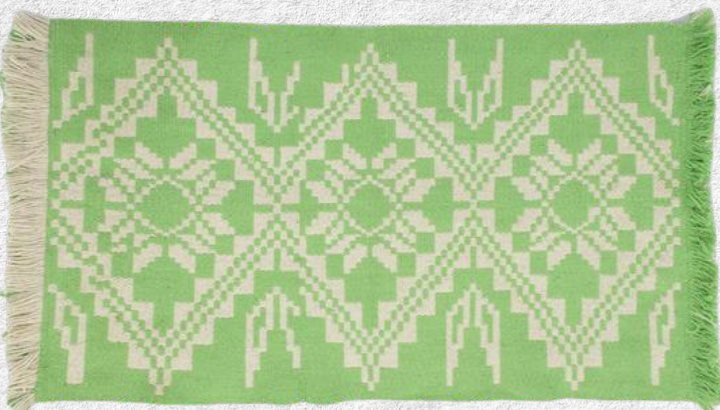

Rug

Cod: rug006

Material: sheepl wool /

Measurements: 60x1.20 cm /120x120

Process: hand-knitted

Referential value FOB - 77 USD

Rug

Cod: rug007

Material: sheepl wool

Measurements: 60x1.20 cm /120x120

Process: hand-knitted

Referential value FOB - 77 USD

Rug

Cod: rug008

Material: sheepl wool

Measurements: 60x1.20 cm /120x120