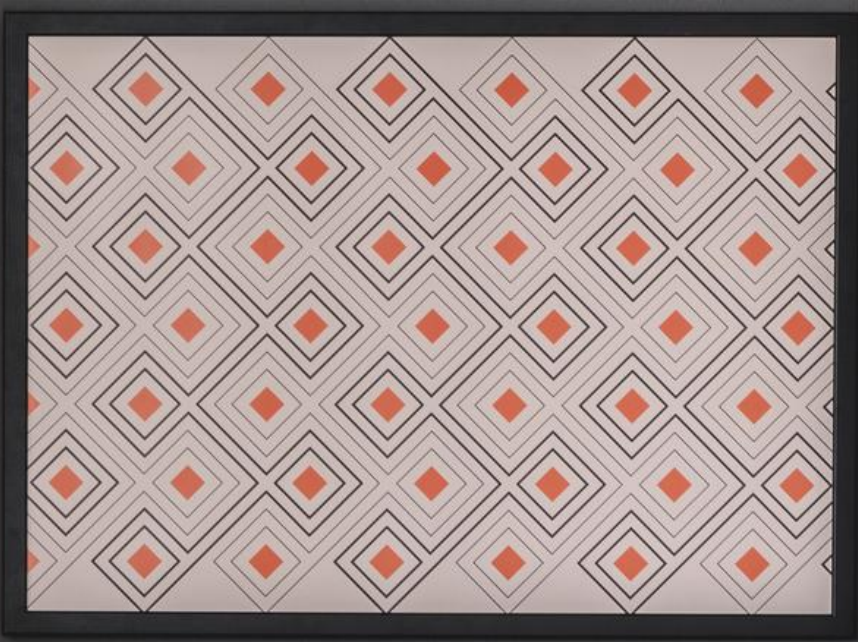

Cushions

Cod: cus041

Material: sheep wool /

Measurements: 40 x 40

centimeters / Process:

loom-made

Referential value FOB -

24 USD