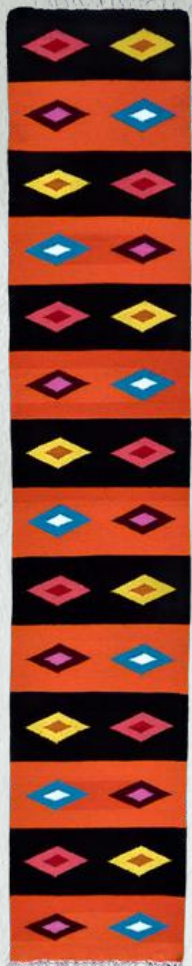

Referential value FOB - 85USD

Table Runners

Cod: taru005

Material: sheepm wool /

Measurements: 150X65 cm

Process: loom- made

Referential value FOB - 85USD

Table Runners