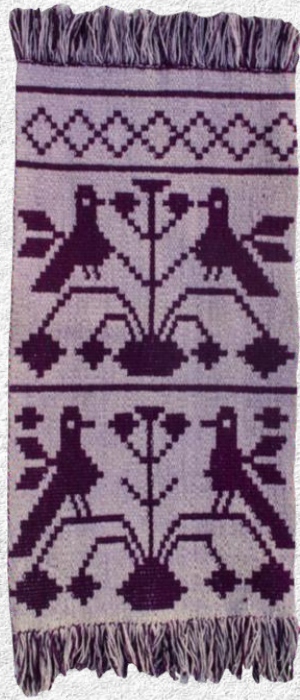

Cod: rug023

Material: sheepm wool /

Measurements: 60x1.20 cm /120x120

Process: hand-knitted

Referential value FOB - 77 USD

Rugs

Cod: rug024

Material: sheepm wool /

Measurements: 60x1.20 cm /120x120

Process: hand-knitted

Referential value FOB - 77 USD

Rug

Cod: Rug025

Material: sheepm wool

Measurements: 60x1.20 cm /120x120

Process: hand-knitted

Referential value FOB - 77 USD

Rugs

Cod: rug026

Material: sheeprm wool /

Measurements: 160 x 120 cm

Process: loom- made

Referential value FOB - 153 USD

Rugs