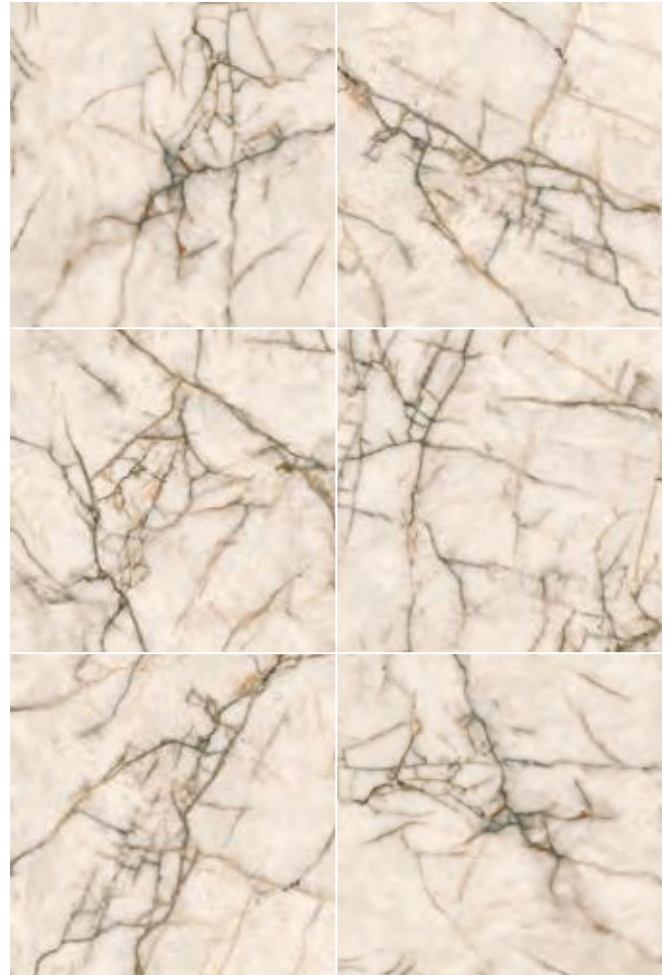

9 MM

0011765

120x120 Lux Rett
60x120 Lux Rett

0011779
0011787