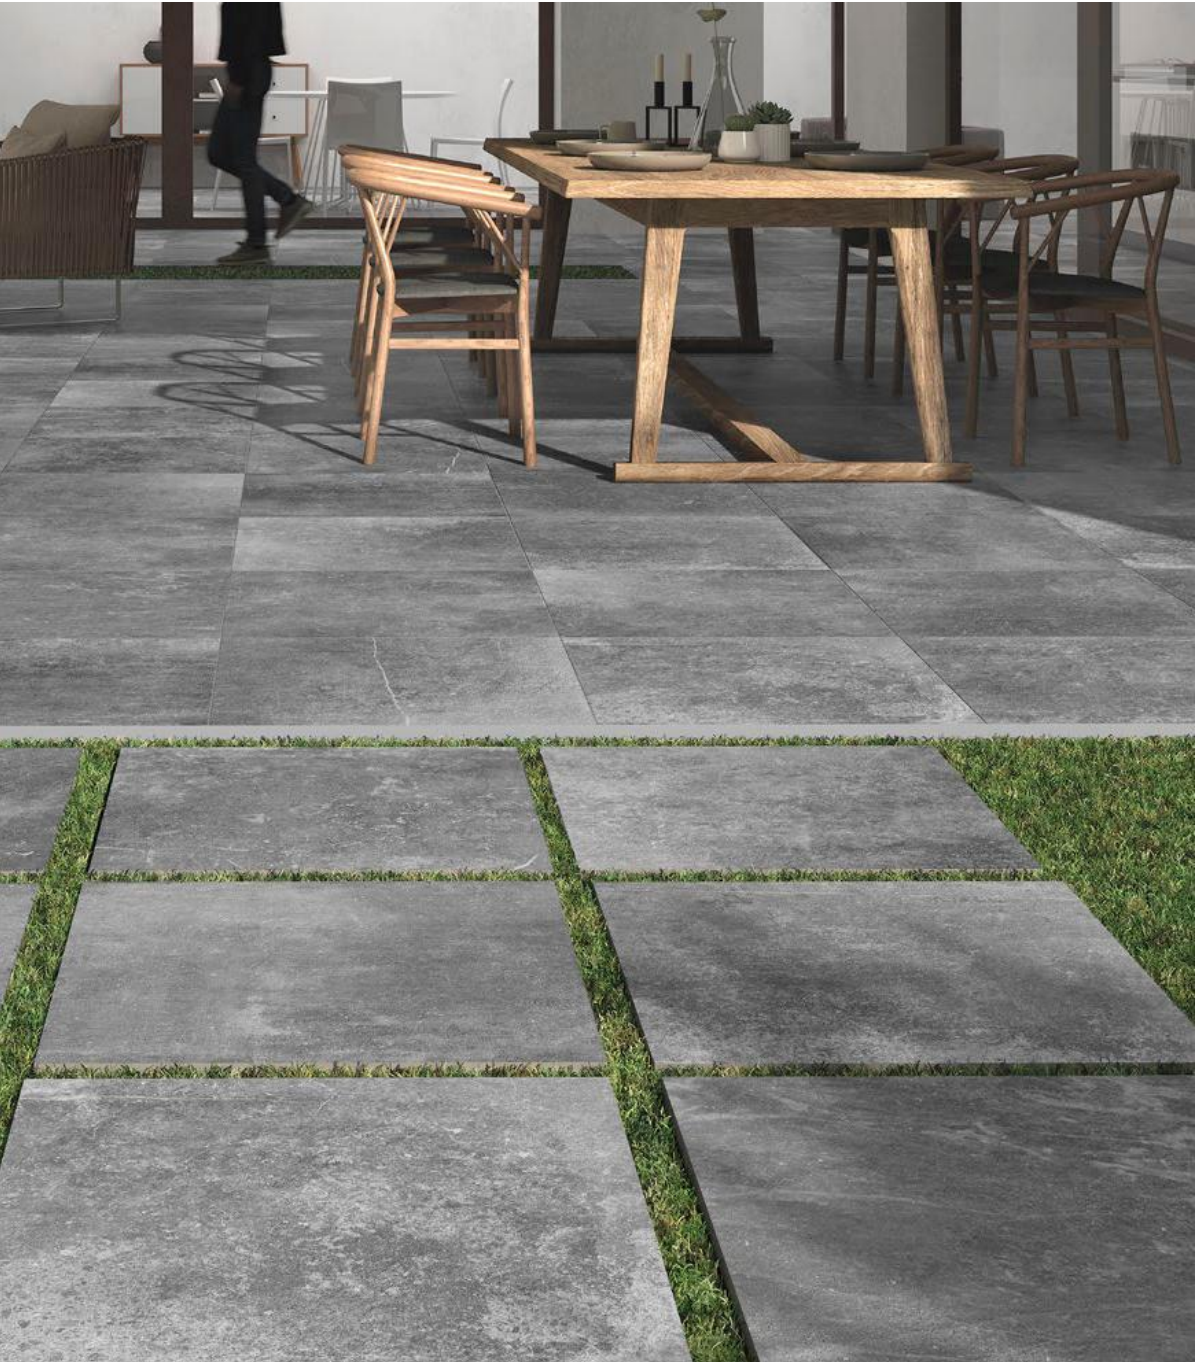

Pesos y medidas

PACKING LIST

	PIEZAS CAJA PIEZES BOX	KG. CAJA KG. BOX	M² CAJA S.Q.M. BOX	CAJA EUROPALET BOX EUROPALLET	KG. EUROPALET KG. EUROPALLET	M² EUROPALET S.Q.M. EUROPALLET
BASES						
90 x 90^R	2	42	1,62	20	840	32,4
59,5 x 119,2^R	2	32,6	1,42	21	684,6	29,82
59,5 x 59,5^R	3	22,5	1,06	40	900	42,4
60 x 60 Duplo Grip Plus	2	31,6	0,72	30	948	21,6
29,5 x 59,5^R	7	24,7	1,23	40	988	49,2
PIEZAS ESPECIALES						
Artstone 30 x 30	11	22,5	1	30	675	30
Mosaico 30 x 30	11	20,15	1	30	604,5	30
Rodapié 9,7 x 59,5	14	19,24	0,8	30	962	40

Iconos descriptivos

DESCRIPTIVE ICONS

M Precio por m²
Porcelain

C Precio por caja
Price per box

P Precio por unidad
Price per unit

P Porcelánico
Porcelain

W_b Pasta blanca
White body

W Revestimiento
Wall tiles

F Pavimento
Floor tiles

G Brillo
Gloss

M Mate
Matt

Antideslizante agradable al tacto
Grip finish that offers a pleasant touch

20 mm de espesor
Thickness 20 mm

Variación media
Moderate variation

Variación gráfica y cromática
Graphic & chromatic variation

V1 Uniforme
Uniform

V3 Variación media
Moderate variation

V2 Variación leve
Slight variation

V4 Variación alta
Strong variation

Certificaciones

CERTIFICATES

INTERNATIONAL
STANDARDS
WORLDWIDE

DECLARACIÓN
AMBIENTAL
DE PRODUCTO

ISTYTUT SZKLA I
CERAMIKI