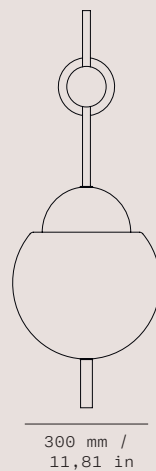

Learn more
here: