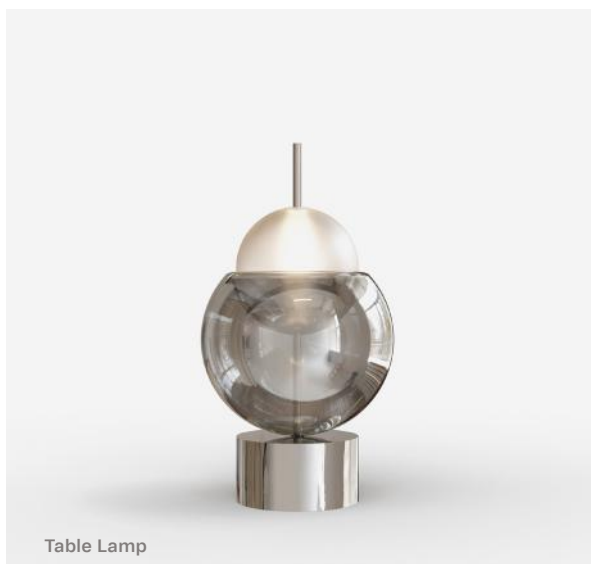

GALILEO

*Designed by
Martin Opl*

GALILEO

Designed by
Martin Opl

As light cuts through the darkness, it reveals space, depth, and hidden truths. Looking beyond the visible and challenging perceptions of the universe, the Galileo product line explores the interplay of light and shadow. An expertly crafted glass orb radiates pure light, positioned alongside reflective nanocoated elements, echoing the eternal dance of the sun and the moon.

Colours & Shapes

* Standard overall height of pendant (including cable) is 2500 mm / 98,43 in. The cable can be adjusted by shortening the wire.

** All glass components are handmade - exact dimensions & colour can vary slightly.

Pendant „F“

GALILEO

450 mm / 17,72 in

450 mm / 17,72 in

1090 mm / 42,91 in

1793 mm / 42,52 in

450 mm / 17,72 in

Linear

Floor Lamp

Learn more
here:

GALILEO Table Lamp

BOND

*Designed by
Martin Opl*

BOND

Learn more here:

Designed by
Martin Opl