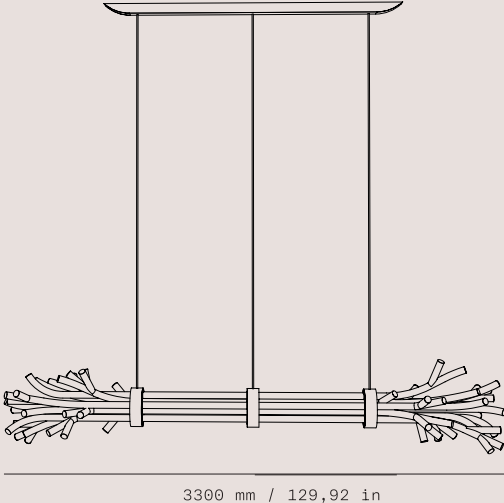

Colours & Shapes

* Standard overall height of pendant (including cable) is 2500 mm / 98,43 in. The cable can be adjusted by shortening the wire.

** All glass components are handmade - exact dimensions & colour can vary slightly.

CL

543 mm / 21,38 in

1141 mm / 44,88 in

Floor Lamp

Ceiling Lamp

BRANCHY

LS-M

LS-L