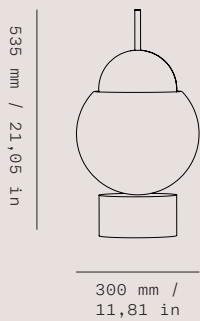

Learn more
here: