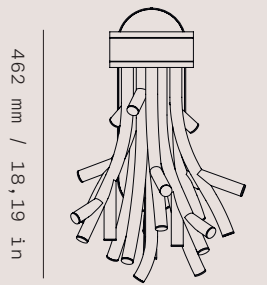

Colours & Shapes

* Standard overall height of pendant (including cable) is 2500 mm / 98,43 in. The cable can be adjusted by shortening the wire.

** All glass components are handmade - exact dimensions & colour can vary slightly.

Aurum 25%

Sandblasted

Rose 25%

Argent 25%

BRANCHY

WS - "A"

291 mm / 11,45 in

351 mm / 13,82 in

WS - "B"

291 mm / 11,45 in

351 mm / 13,82 in

Wall Sconce "A"

Wall Sconce "B"

FL

543 mm / 21,38 in

1141 mm / 44,88 in