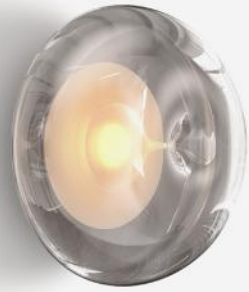

Colours & Shapes

* Standard overall height of pendant (including cable) is 2500 mm / 98,43 in. The cable can be adjusted by shortening the wire.

** All glass components are handmade - exact dimensions & colour can vary slightly.

Aurum 25%

Rose 25%

Argent 25%

Pendant

Wall Sconce

Table lamp

Floor lamp

Ceiling lamp