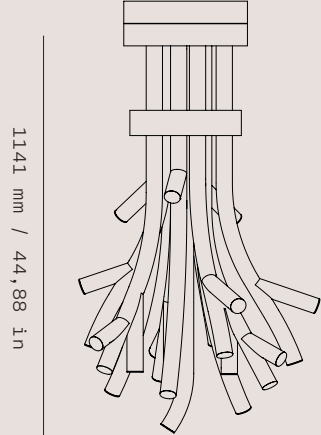

1141 mm / 44,88 in