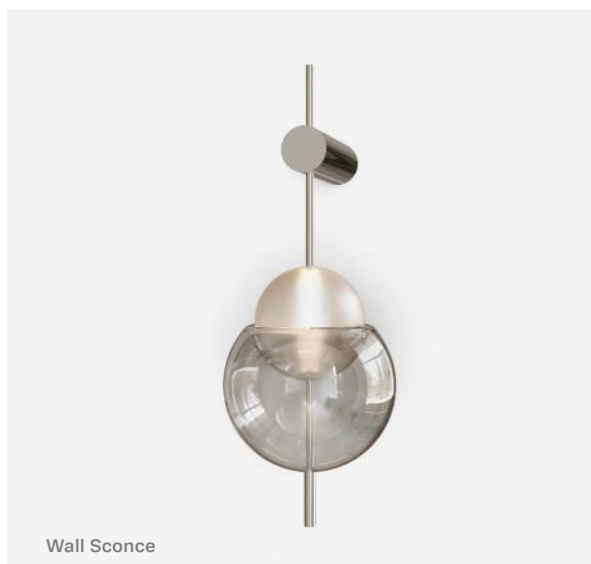

GALILEO

*Designed by
Martin Opl*

GALILEO

Designed by
Martin Opl

As light cuts through the darkness, it reveals space, depth, and hidden truths. Looking beyond the visible and challenging perceptions of the universe, the Galileo product line explores the interplay of light and shadow. An expertly crafted glass orb radiates pure light, positioned alongside reflective nanocoated elements, echoing the eternal dance of the sun and the moon.

Pendant „F“

GALILEO

450 mm / 17,72 in

450 mm / 17,72 in

1090 mm / 42,91 in

1793 mm / 42,52 in

450 mm / 17,72 in

Linear

Floor Lamp

Learn more
here:

GALILEO Table Lamp

BOND

*Designed by
Martin Opl*

BOND

Learn more here:

Designed by
Martin Opl

Inspired by the mystery of black holes, the Bond product line explores how gravity bends light and space, creating an ever-shifting interplay of illumination and shadow. Its reflective and translucent surfaces respond to their surroundings, transforming with the changing light of the day and the shifting seasons – constantly in motion, shaped by its environment.