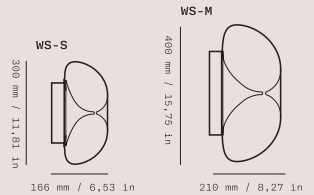

BOND

Learn more here:

Designed by
Martin Opl

Inspired by the mystery of black holes, the Bond product line explores how gravity bends light and space, creating an ever-shifting interplay of illumination and shadow. Its reflective and translucent surfaces respond to their surroundings, transforming with the changing light of the day and the shifting seasons – constantly in motion, shaped by its environment.

Colours & Shapes

* Standard overall height of pendant (including cable) is 2500 mm / 98,43 in. The cable can be adjusted by shortening the wire.

** All glass components are handmade - exact dimensions & colour can vary slightly.