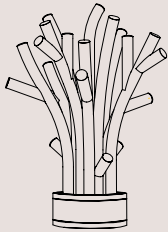

TL

437 mm / 17,20 in