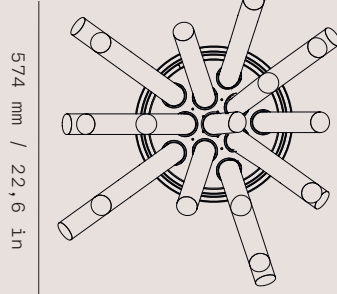

543 mm / 21,38 in