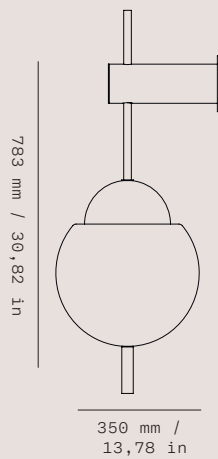

Learn more
here: