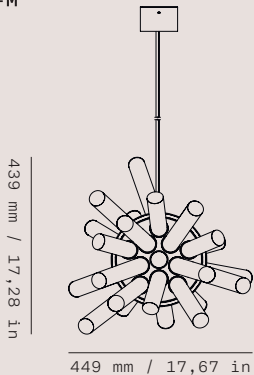

Colours & Shapes

* Standard overall height of pendant (including cable) is 2500 mm / 98,43 in. The cable can be adjusted by shortening the wire.

** All glass components are handmade - exact dimensions & colour can vary slightly.

WS - "B"

291 mm / 11,45 in

351 mm / 13,82 in

Wall Sconce "A"

Wall Sconce "B"

FL

543 mm / 21,38 in

1141 mm / 44,88 in

CL

543 mm / 21,38 in

1141 mm / 44,88 in

Floor Lamp

Ceiling Lamp

BRANCHY

LS-M

LS-L