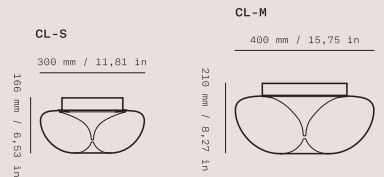

BOND

Learn more here:

Designed by
Martin Opl

Inspired by the mystery of black holes, the Bond product line explores how gravity bends light and space, creating an ever-shifting interplay of illumination and shadow. Its reflective and translucent surfaces respond to their surroundings, transforming with the changing light of the day and the shifting seasons – constantly in motion, shaped by its environment.

Colours & Shapes

* Standard overall height of pendant (including cable) is 2500 mm / 98,43 in. The cable can be adjusted by shortening the wire.

** All glass components are handmade - exact dimensions & colour can vary slightly.