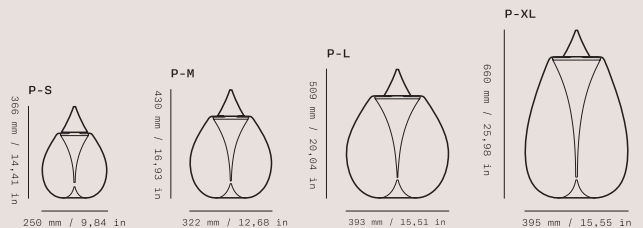

Wall Sconce

Floor lamp

BOND

Learn more here:

Designed by
Martin Opl

Inspired by the mystery of black holes, the Bond product line explores how gravity bends light and space, creating an ever-shifting interplay of illumination and shadow. Its reflective and translucent surfaces respond to their surroundings, transforming with the changing light of the day and the shifting seasons – constantly in motion, shaped by its environment.

Colours & Shapes

* Standard overall height of pendant (including cable) is 2500 mm / 98,43 in. The cable can be adjusted by shortening the wire.

** All glass components are handmade - exact dimensions & colour can vary slightly.