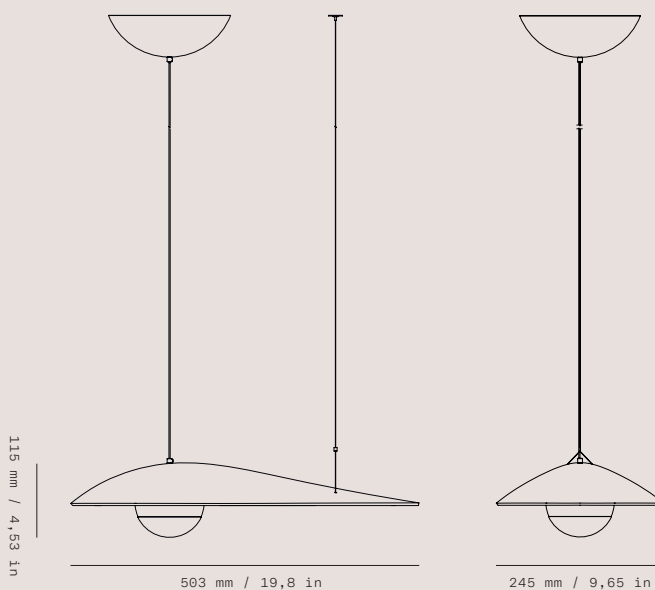

Colours & Shapes

* Standard overall height of pendant (including cable) is 2500 mm / 98,43 in. The cable can be adjusted by shortening the wire.

** All glass components are handmade - exact dimensions & colour can vary slightly.