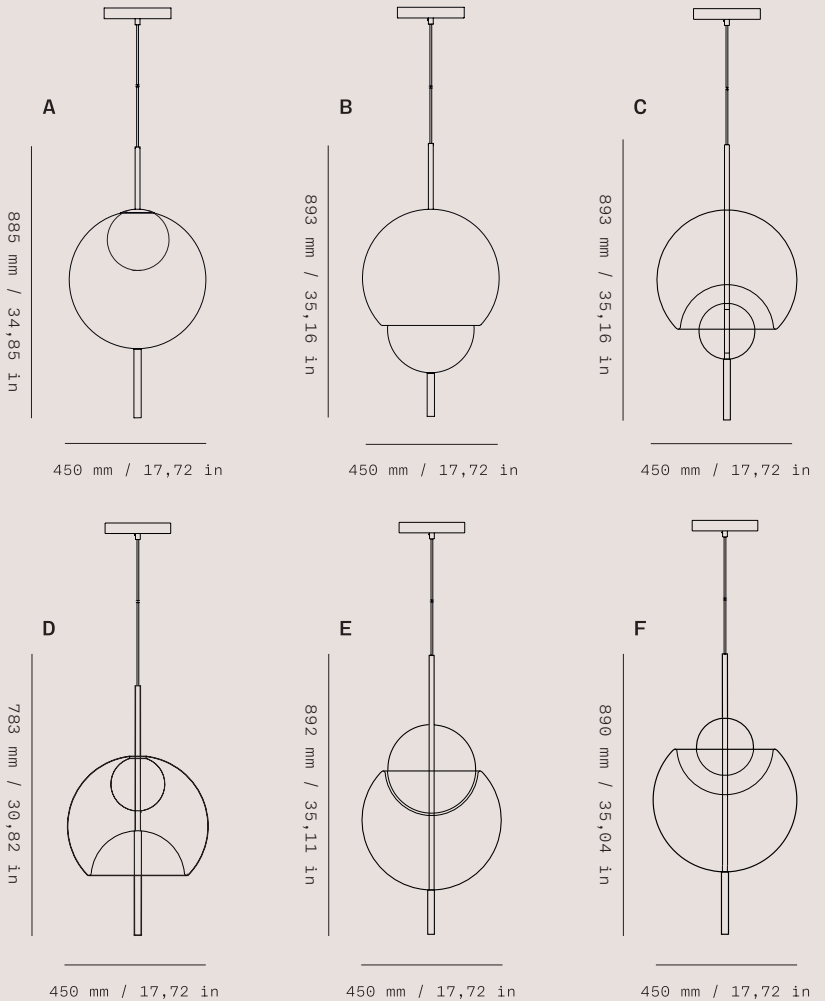

GALILEO

Designed by
Martin Opl

As light cuts through the darkness, it reveals space, depth, and hidden truths. Looking beyond the visible and challenging perceptions of the universe, the Galileo product line explores the interplay of light and shadow. An expertly crafted glass orb radiates pure light, positioned alongside reflective nanocoated elements, echoing the eternal dance of the sun and the moon.

Colours & Shapes

* Standard overall height of pendant (including cable) is 2500 mm / 98,43 in. The cable can be adjusted by shortening the wire.

** All glass components are handmade - exact dimensions & colour can vary slightly.