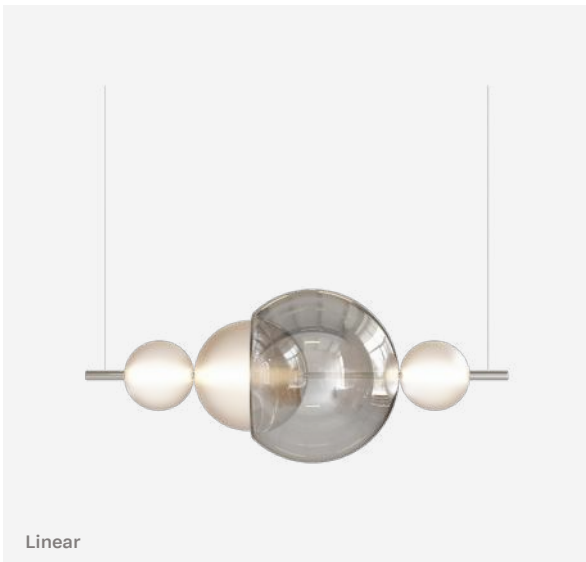

GALILEO

*Designed by
Martin Opl*

GALILEO

Designed by
Martin Opl

As light cuts through the darkness, it reveals space, depth, and hidden truths. Looking beyond the visible and challenging perceptions of the universe, the Galileo product line explores the interplay of light and shadow. An expertly crafted glass orb radiates pure light, positioned alongside reflective nanocoated elements, echoing the eternal dance of the sun and the moon.

Colours & Shapes

* Standard overall height of pendant (including cable) is 2500 mm / 98,43 in. The cable can be adjusted by shortening the wire.

** All glass components are handmade - exact dimensions & colour can vary slightly.

Pendant „F“

GALILEO

450 mm / 17,72 in

450 mm / 17,72 in

1090 mm / 42,91 in

1793 mm / 42,52 in

450 mm / 17,72 in

Linear

Floor Lamp

Learn more
here:

GALILEO Table Lamp

BOND

*Designed by
Martin Opl*

BOND

Learn more here:

Designed by
Martin Opl