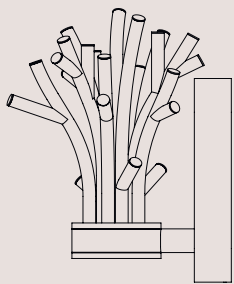

Colours & Shapes

* Standard overall height of pendant (including cable) is 2500 mm / 98,43 in. The cable can be adjusted by shortening the wire.

** All glass components are handmade - exact dimensions & colour can vary slightly.

Aurum 25%

Sandblasted

Rose 25%

Argent 25%

BRANCHY

WS - "A"

291 mm / 11,45 in

351 mm / 13,82 in