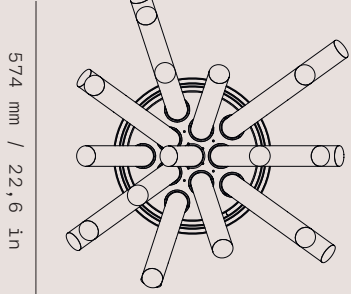

Aurum 25%

Sandblasted

Rose 25%

Argent 25%

BRANCHY

WS - "A"

291 mm / 11,45 in

351 mm / 13,82 in

WS - "B"

291 mm / 11,45 in

351 mm / 13,82 in

Wall Sconce "A"

Wall Sconce "B"

FL

543 mm / 21,38 in

1141 mm / 44,88 in