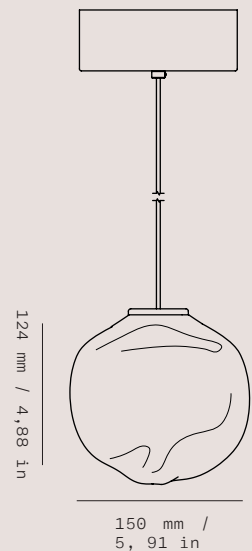

RAW

Learn more
here:

Designed by
Radek Brezar

The Raw product line captures the distinctive beauty of glass in its purest form – fresh from the furnace. Each component is bold and unique, available in crystal, soda, or golden mica finishes to enrich the depth and character of any interior. Whether displayed individually or in clusters, these pieces offer endless possibilities for creating striking designs.

Colours & Shapes

* Standard overall height of pendant (including cable) is 2500 mm / 98,43 in. The cable can be adjusted by shortening the wire.

** All glass components are handmade - exact dimensions & colour can vary slightly.