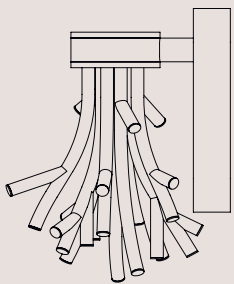

351 mm / 13,82 in