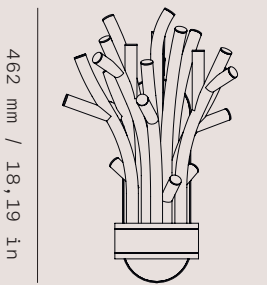

Colours & Shapes

* Standard overall height of pendant (including cable) is 2500 mm / 98,43 in. The cable can be adjusted by shortening the wire.

** All glass components are handmade - exact dimensions & colour can vary slightly.

Aurum 25%

Sandblasted

Rose 25%

Argent 25%

BRANCHY

WS - "A"

291 mm / 11,45 in

351 mm / 13,82 in