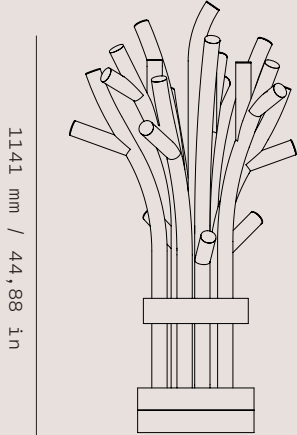

Colours & Shapes

* Standard overall height of pendant (including cable) is 2500 mm / 98,43 in. The cable can be adjusted by shortening the wire.

** All glass components are handmade - exact dimensions & colour can vary slightly.

WS - "B"

291 mm / 11,45 in

351 mm / 13,82 in

Wall Sconce "A"

Wall Sconce "B"

FL

543 mm / 21,38 in

1141 mm / 44,88 in