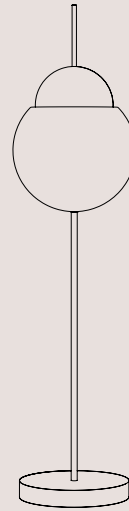

Colours & Shapes

* Standard overall height of pendant (including cable) is 2500 mm / 98,43 in. The cable can be adjusted by shortening the wire.

** All glass components are handmade - exact dimensions & colour can vary slightly.

Pendant „F“

GALILEO

450 mm / 17,72 in

450 mm / 17,72 in

1090 mm / 42,91 in

1793 mm / 42,52 in

450 mm / 17,72 in

Linear