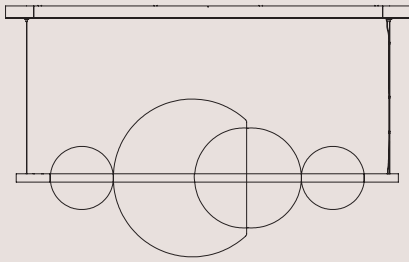

Colours & Shapes

* Standard overall height of pendant (including cable) is 2500 mm / 98,43 in. The cable can be adjusted by shortening the wire.

** All glass components are handmade - exact dimensions & colour can vary slightly.

Pendant „F“

GALILEO

450 mm / 17,72 in

450 mm / 17,72 in

1090 mm / 42,91 in

1793 mm / 42,52 in

450 mm / 17,72 in

Linear