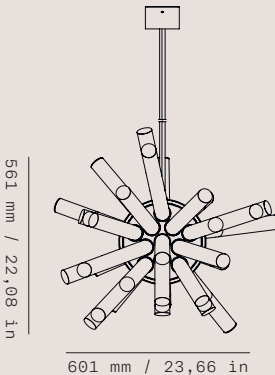

Colours & Shapes

* Standard overall height of pendant (including cable) is 2500 mm / 98,43 in. The cable can be adjusted by shortening the wire.

** All glass components are handmade - exact dimensions & colour can vary slightly.

WS - "B"

291 mm / 11,45 in

351 mm / 13,82 in

Wall Sconce "A"

Wall Sconce "B"

FL

543 mm / 21,38 in

1141 mm / 44,88 in

CL

543 mm / 21,38 in

1141 mm / 44,88 in

Floor Lamp

Ceiling Lamp

BRANCHY

LS-M

LS-L