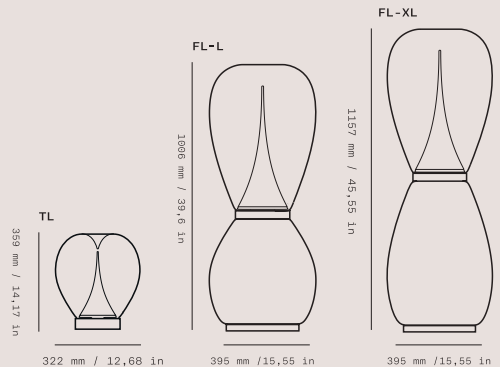

BOND

Learn more here:

Designed by
Martin Opl

Inspired by the mystery of black holes, the Bond product line explores how gravity bends light and space, creating an ever-shifting interplay of illumination and shadow. Its reflective and translucent surfaces respond to their surroundings, transforming with the changing light of the day and the shifting seasons – constantly in motion, shaped by its environment.

Colours & Shapes

* Standard overall height of pendant (including cable) is 2500 mm / 98,43 in. The cable can be adjusted by shortening the wire.

** All glass components are handmade - exact dimensions & colour can vary slightly.