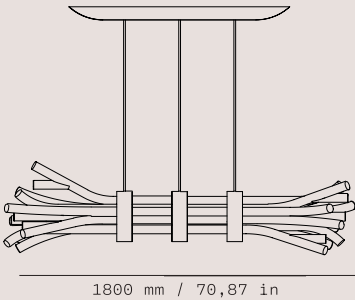

Colours & Shapes

* Standard overall height of pendant (including cable) is 2500 mm / 98,43 in. The cable can be adjusted by shortening the wire.

** All glass components are handmade - exact dimensions & colour can vary slightly.

CL

543 mm / 21,38 in

1141 mm / 44,88 in

Floor Lamp

Ceiling Lamp

BRANCHY

LS-M

LS-L