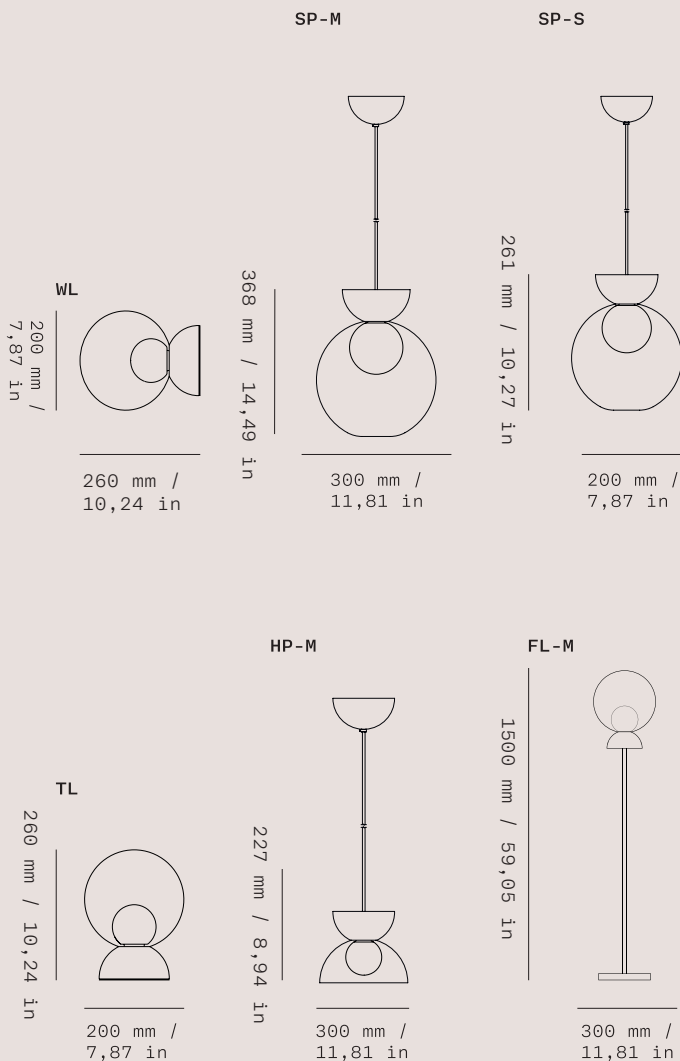

Wall Sconce

Floor lamp

CHARM

Learn more
here:

Designed by
Sara Moroni

Inspired by the timeless elegance of jewellery, Charm celebrates the power of detail – form, proportion, and finish – each element carefully refined to perfection. At first glance, the nanocoated glass sphere appears simple and pure. But hidden within lies a second, glowing core. When illuminated, this inner sphere reveals itself, as light passes through the outer layer and transforms the entire form into something unexpected and beautiful. Just as jewellery once expressed one's identity, lighting today shapes the character of a space.

Colours & Shapes

* Standard overall height of pendant (including cable) is 2500 mm / 98,43 in. The cable can be adjusted by shortening the wire.

** All glass components are handmade - exact dimensions & colour can vary slightly.