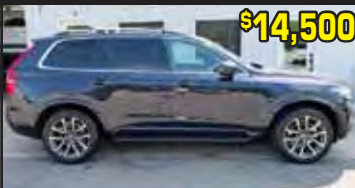

\$11,500

KEYLESS, LOCAL TRADE, ALL POWER, NAVIGATION, LEATHER, SUPER CLEAN, RUNS & DRIVES GREAT! STK#14262

OPEN MONDAY-FRIDAY 10AM-6PM

Curry Brothers

AUTO SALES

223 N NC HWY 150,
LEXINGTON, NC

336-596-7496

WWW.CURRYBROAUTOSALES.COM

WE BUY CARS & TRUCKS!

FINANCING OPTIONS AVAILABLE!

2019 NISSAN FRONTIER SL 4WD

\$12,500

AUTO, V6, FULLY LOADED, BRAND NEW LEVELING KIT & ALL TERRAINS! STK#14215

2014 JEEP WRANGLER SAHARA 4WD

\$14,000

ONLY ONE OWNER, SUPER SUPER NICE, FULLY LOADED, ONLY 135K MILES, STK#14245

2016 VOLVO XC90 T6 MOMENTUM AWD

\$14,500

SUPER NICE, ONE OWNER, FULLY LOADED, STK#14225

2017 MERCEDES-BENZ GLS 450 AWD

\$15,500

AUTO, LEATHER, SUNROOF, FULLY LOADED, TALK ABOUT A NICE RIDE! ONLY 134K MILES! STK#14141