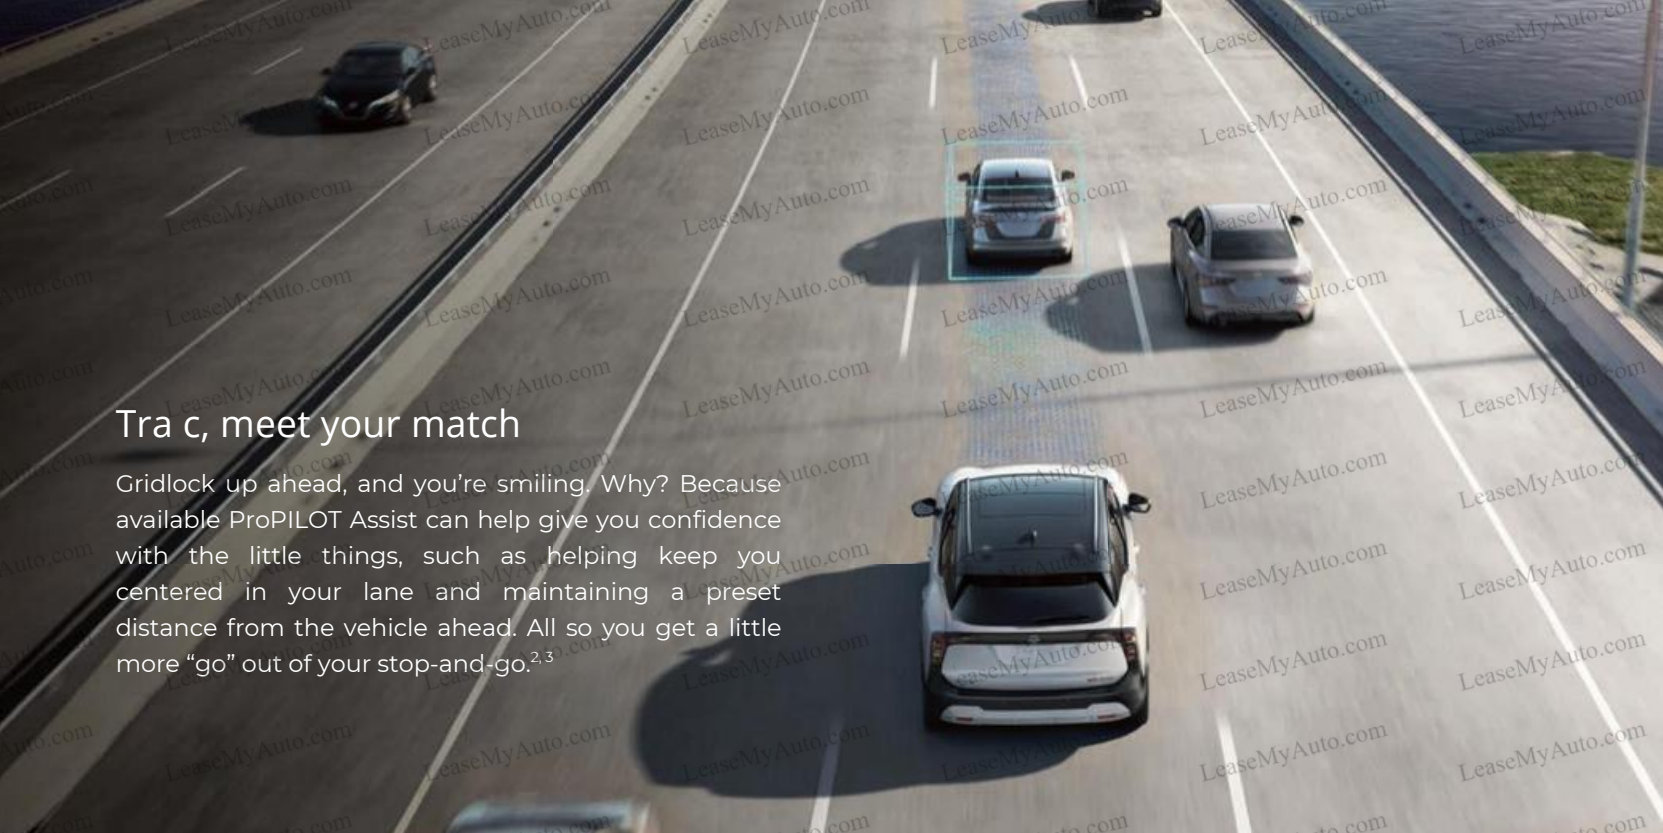

Tra c, meet your match

Gridlock up ahead, and you're smiling. Why? Because available ProPILOT Assist can help give you confidence with the little things, such as helping keep you centered in your lane and maintaining a preset distance from the vehicle ahead. All so you get a little more "go" out of your stop-and-go.^{2,3}