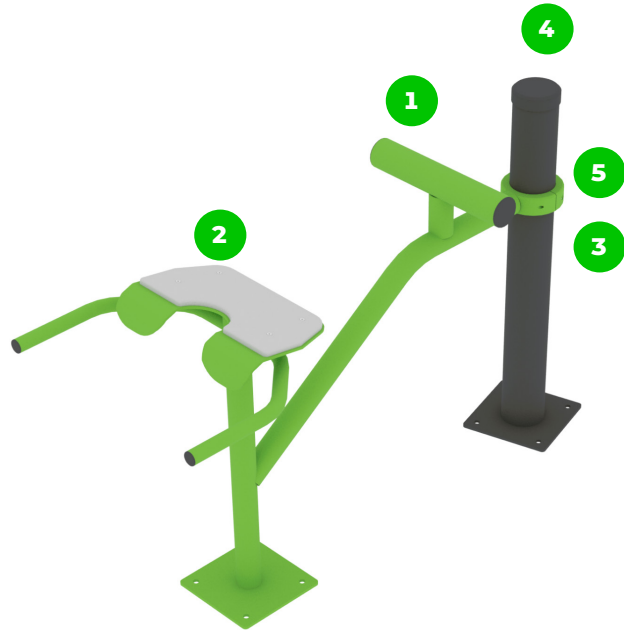

Material specification

The element is made of high quality S235 steel, which has been cleaned via sandblasting. A corrosion resistant powder coating finish is then applied. Also available with galvanized surface for even greater protection and longevity!