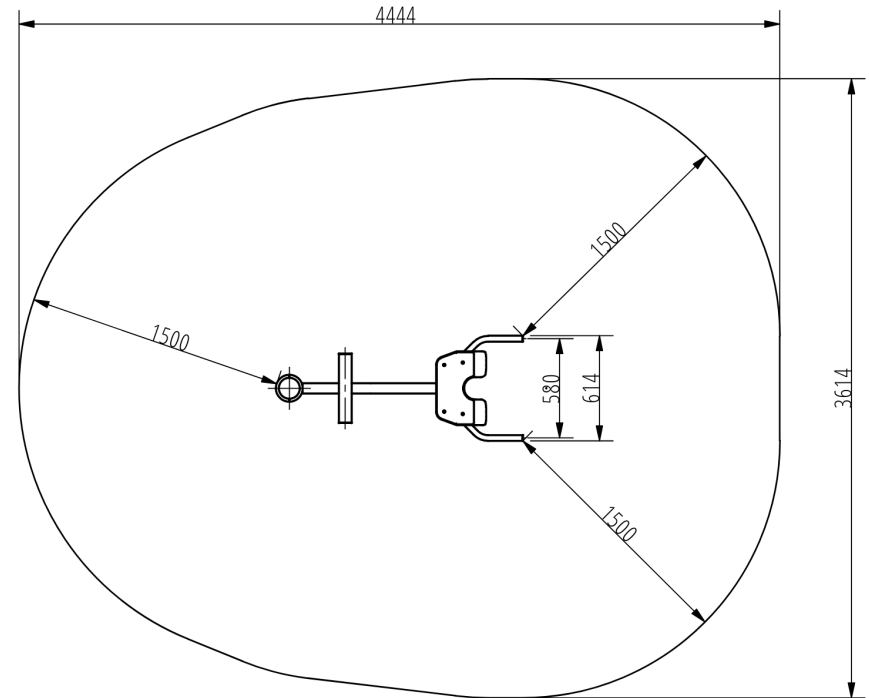

Attributes

Product code	1-1-050
Certificate	EN 16630
Age group	14 + years
Capacity	1 person
Max. weight load	99 kg
Type	Fitness
Difficulty level	Easy

QR Code

Side View

Plan View

Installation information

Number of installers (concrete)	At least 2 people
Total installation time (concrete)	45-90 min.
Number of installers (equipment)	At least 2 people
Total installation time (equipment)	20-30 min.
Excavation volume	0.4 m ³
Concrete volume	0.4 m ³
Size of the base structure	2pc 0,5 x 0,5 x 0,8 m
Anchoring options	In-ground or surface
In combined structures, the volume of concrete required varies.	

Technical specification

Safety surface area	Around 1,5 m radius
Net weight	27 kg
Material	S235
Critic fall height	800 mm
Color options	
For more color options, discuss with your sales representative.	

Warranty