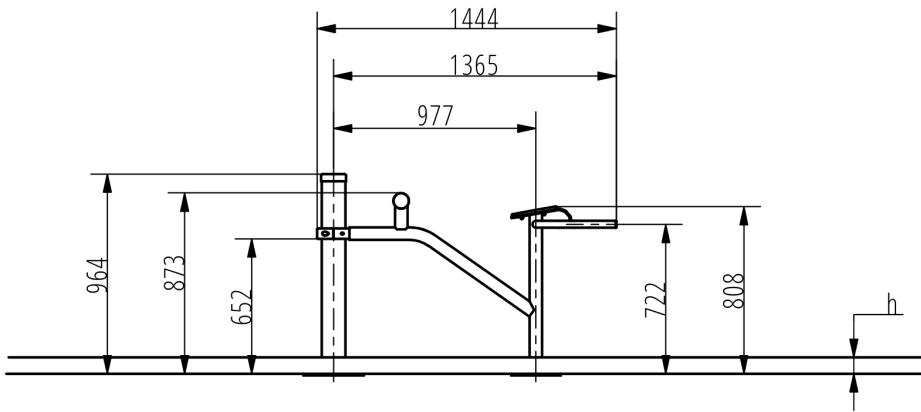

Attributes

Product code	1-1-050
Certificate	EN 16630
Age group	14 + years
Capacity	1 person
Max. weight load	99 kg
Type	Fitness
Difficulty level	Easy

QR Code

Side View

Plan View

Installation information

Number of installers (concrete)	At least 2 people
Total installation time (concrete)	45-90 min.
Number of installers (equipment)	At least 2 people
Total installation time (equipment)	20-30 min.
Excavation volume	0.4 m ³
Concrete volume	0.4 m ³
Size of the base structure	2pc 0,5 x 0,5 x 0,8 m
Anchoring options	In-ground or surface
In combined structures, the volume of concrete required varies.	

Technical specification

Safety surface area	Around 1,5 m radius
Net weight	27 kg
Material	S235
Critic fall height	800 mm
Color options	
For more color options, discuss with your sales representative.	

Warranty