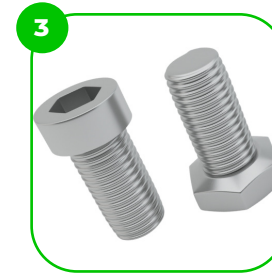

Technical specification

Safety surface area	Around 1,5 m radius
Net weight	27 kg
Material	S235
Critic fall height	800 mm
Color options	
For more color options, discuss with your sales representative.	

Warranty

Structure	10 years
Steel	5-10 years
Paint	2 years
Plastic	5-10 years
Rubber	1-3 years
Moving parts	2 years
Detailed information in the warranty document	

Material specification

The element is made of high quality S235 steel, which has been cleaned via sandblasting. A corrosion resistant powder coating finish is then applied. Also available with galvanized surface for even greater protection and longevity!

The seats and backrests are made of strong HDPE material. Which is fully heat, moisture and UV resistant.

The connecting elements are fastened with vandal-proof stainless steel screws and nuts.

The ends of the bars and posts are sealed with injection-moulded plastic caps.