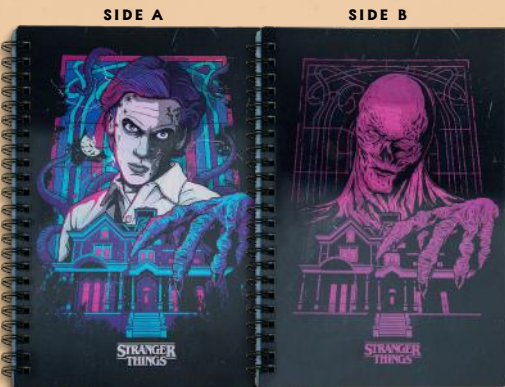

SOFTCOVER

ELEVEN
SKU: CR5185
RETAIL PRICE: \$€ 10.00

SCOOPS AHOY
SKU: CR5186
RETAIL PRICE: \$€ 10.00

LENTICULAR NOTEBOOK

VECNA LENTICULAR NOTEBOOK
SKU: CR5181
RETAIL PRICE: \$€ 10.00

Tattoo Set

SKU: CR5280
RETAIL PRICE: \$€ 5.00