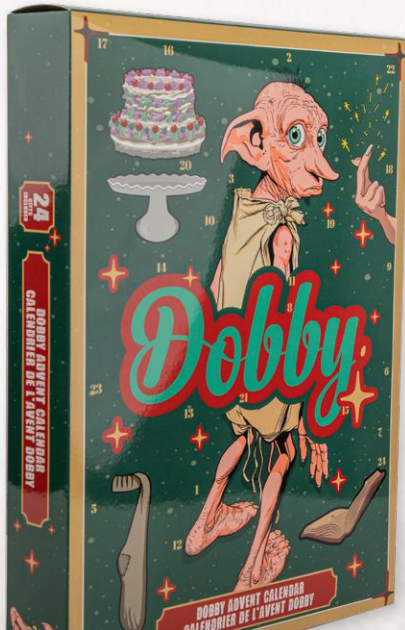

NEWT SCAMANDER
SCARF

2 KEYS TO LOCK
YOUR SUITCASE

NEWT SCAMANDER
LIMITED EDITION

MUGGLE WORTHY
LOCK

SLIDE TO (UN)LOCK
HIDDEN LAYER

More Information on pro.cinereplicas.com

Puna Lovegood Trinket Trio

- Includes:
- Spectrespecs
 - Cork necklace
 - Radish earrings
- SKU: CR2905
Retail Price: \$€40.00

New 2025 Advent Calendars with new designs and new gifts!
Pictures available soon!

Harry Potter ADVENT CALENDARS

DELUXE SKU: CR2106
Retail Price: \$€49.95

DOBBY SKU: CR2105
Retail Price: \$€35.00

Wizard Robe Retail Price:
Kids: \$€85.00
Adult: \$€95.00