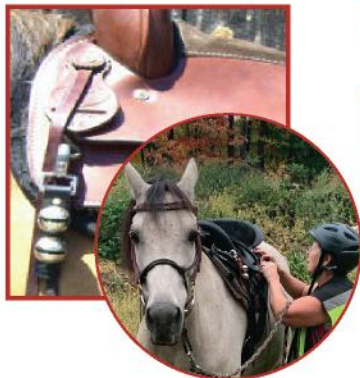

Individual Bells

You can purchase any of our bells by themselves. All sizes and shapes come with a leather lace.

SIZE	COST	SIZE	COST	SIZE	COST
#1 1-1/8"	\$6.00	#6 1-3/4"	\$13.00	#11 2-3/8"	\$23.50
#2 1-1/4"	\$6.50	#7 1-7/8"	\$16.00	#12 2-1/2"	\$25.00
#3 1-3/8"	\$8.50	#8 2"	\$17.50	#13 2-5/8"	\$29.50
#4 1-1/2"	\$9.50	#9 2-1/8"	\$20.00	#14 2-3/4"	\$34.50
#5 1-5/8"	\$11.50	#10 2-1/4"	\$21.00	#15 2-7/8"	\$37.50

Trail Bells

These bells are a very important safety tool when out on the trails with your horse. It alerts wildlife and hunters that you are passing through, lets other riders know where you are, as well as helps your horse maintain rhythm of gait.