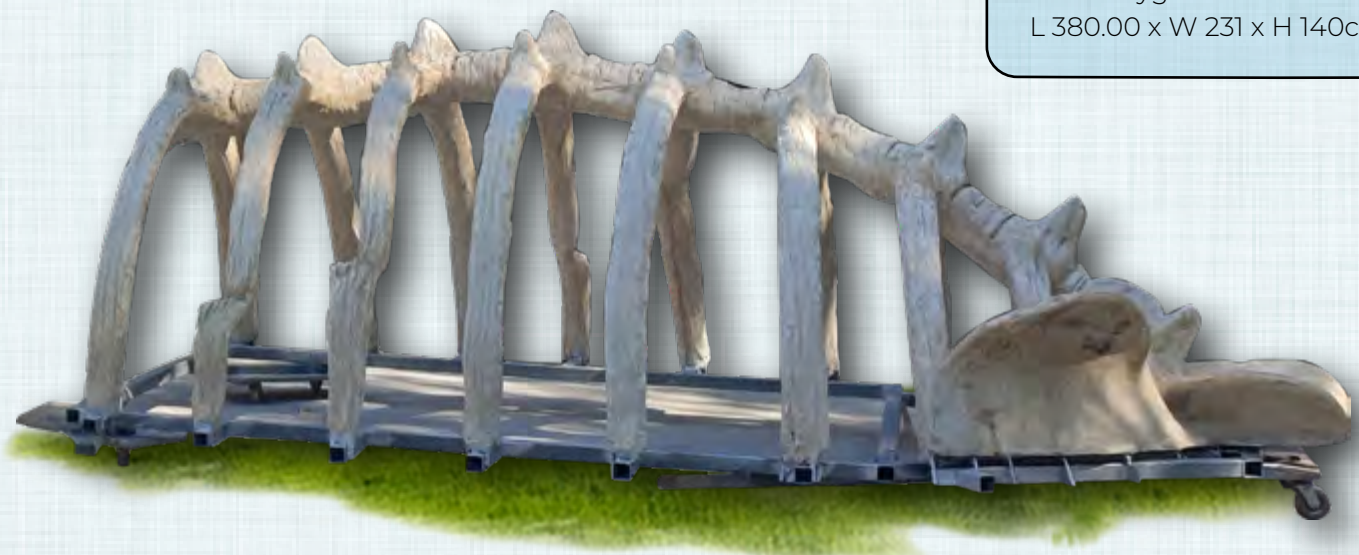

NW.2022-TRibCageClimber

Triceratops Rib Cage Climber
Playground Standard
L 380.00 x W 231 x H 140cm - kg