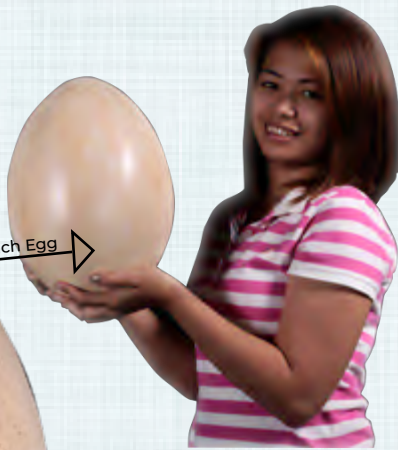

9 Inch Egg

12 Inch Egg

140030
 Dinosaur Egg - Theropod
 9 inch
 L 13 x W 13 x H 23cm - .48kg

140031
 Dinosaur Egg - Theropod
 12 inch
 L 17 x W 17 x H 31cm - .96kg

SAUROPOD - 9"

140032
 Dinosaur Egg - Sauropod
 9 inch
 L 18 x W 18 x H 23cm - .68kg

SAUROPOD - 12"

12 Inch Egg

9 Inch Egg

140033
 Dinosaur Egg - Sauropod
 12 inch
 L 32 x W 23 x H 23cm - 1.4kg

DINOSAUR EGGS

DINOSAURS HATCHING SET

Item 1

140037