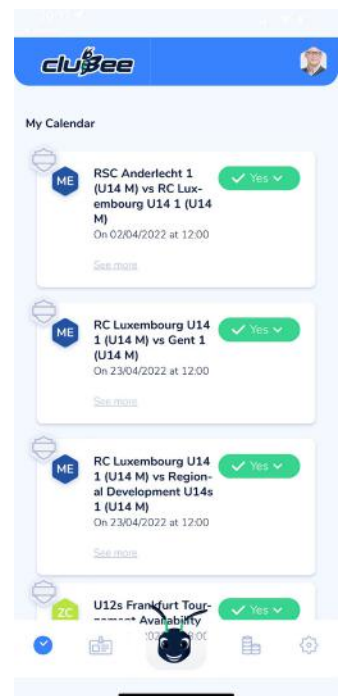

The 50th Anniversary Gala will be the main event of the celebration. It will take place on the

10 June 2023 at the **Parc Hotel Alvisse.**
Please mark the day in your calendar

RCL helpdesk

Author: Michael Engbork

Many parents (and some coaches and team managers) are having problems navigating the RCL website when they have to update or provide their input to matches and events.

There are two options to manage your profile, the website as shown above, or the Clubee app which can be downloaded for both iOS and android.