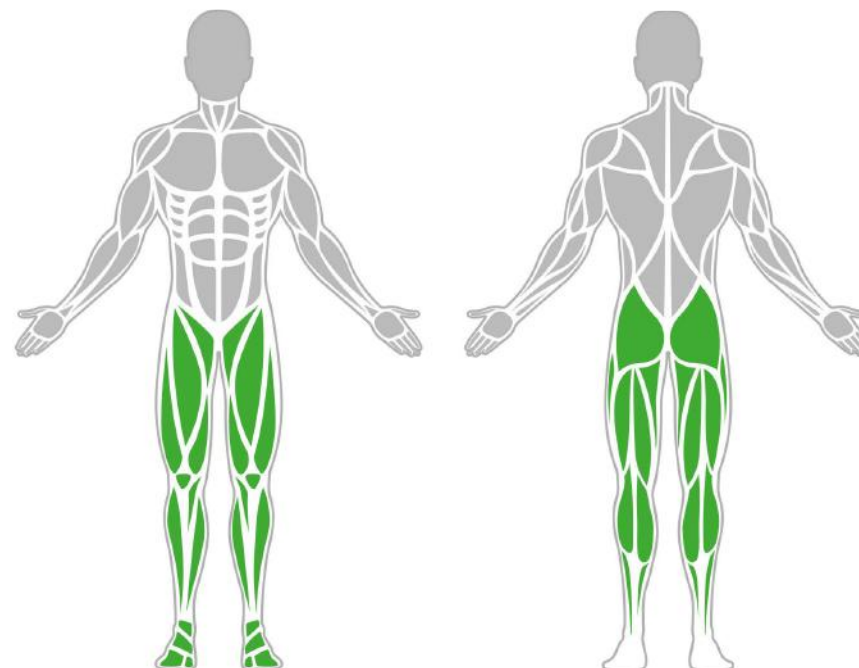

Muscle Groups Focus

Stepper on pillar

The Steppers are your perfect companion for robust outdoor workouts. Seamlessly blending form and function, this innovative stepper offered in three fixed heights (400, 500, 600 mm) to cater to varied exercise intensities. Its space-saving design retains the potency of traditional steppers, while its sturdy and slip-resistant construction ensures safety.

Attributes

Product code	1-1-129
Certificate	EN 16630
Age group	14 + years
Capacity	1 person
Max. weight load	99 kg
Type	Fitness
Difficulty level	Easy

Side View

Plan View

Installation information

Number of installers (concrete)	At least 2 people
Total installation time (concrete)	25-45 min.
Number of installers (equipment)	At least 2 people
Total installation time (equipment)	10-15 min.
Excavation volume	0.2 m ³
Concrete volume	0.2 m ³
Size of the base structure	0,5 x 0,5 x 0,8 m
Anchoring options	In-ground or surface
In combined structures, the volume of concrete required varies.	

Technical specification

Safety surface area	Around 1,5 m radius
Net weight	33 kg
Material	S235
Critic fall height	400; 500; 600 mm
Color options	● ● ● ● ● ●

For more color options, discuss with your sales representative.

The top surface of the device is covered with the highest quality non-slip HDPE.

The connecting elements are fastened with vandal-proof stainless steel screws and nuts.

The ends of the bars and posts are sealed with injection-moulded plastic caps.