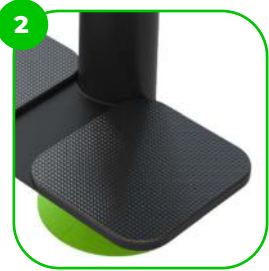

Technical specification

Safety surface area	Around 1,5 m radius
Net weight	33 kg
Material	S235
Critic fall height	400; 500; 600 mm
Color options	● ● ● ● ● ●

For more color options, discuss with your sales representative.

The top surface of the device is covered with the highest quality non-slip HDPE.

The connecting elements are fastened with vandal-proof stainless steel screws and nuts.

The ends of the bars and posts are sealed with injection-moulded plastic caps.