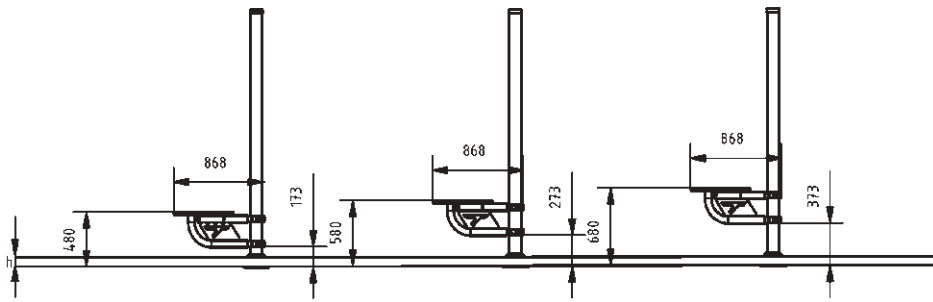

Muscle Groups Focus

Stepper on pillar

The Steppers are your perfect companion for robust outdoor workouts. Seamlessly blending form and function, this innovative stepper offered in three fixed heights (400, 500, 600 mm) to cater to varied exercise intensities. Its space-saving design retains the potency of traditional steppers, while its sturdy and slip-resistant construction ensures safety.

Attributes

Product code	1-1-129
Certificate	EN 16630
Age group	14 + years
Capacity	1 person
Max. weight load	99 kg
Type	Fitness
Difficulty level	Easy

Side View

Plan View

Installation information

Number of installers (concrete)	At least 2 people
Total installation time (concrete)	25-45 min.
Number of installers (equipment)	At least 2 people
Total installation time (equipment)	10-15 min.
Excavation volume	0.2 m ³
Concrete volume	0.2 m ³
Size of the base structure	0,5 x 0,5 x 0,8 m
Anchoring options	In-ground or surface
In combined structures, the volume of concrete required varies.	

Technical specification

Safety surface area	Around 1,5 m radius
Net weight	33 kg
Material	S235
Critic fall height	400; 500; 600 mm
Color options	● ● ● ● ● ●

For more color options, discuss with your sales representative.

The top surface of the device is covered with the highest quality non-slip HDPE.

The connecting elements are fastened with vandal-proof stainless steel screws and nuts.

The ends of the bars and posts are sealed with injection-moulded plastic caps.