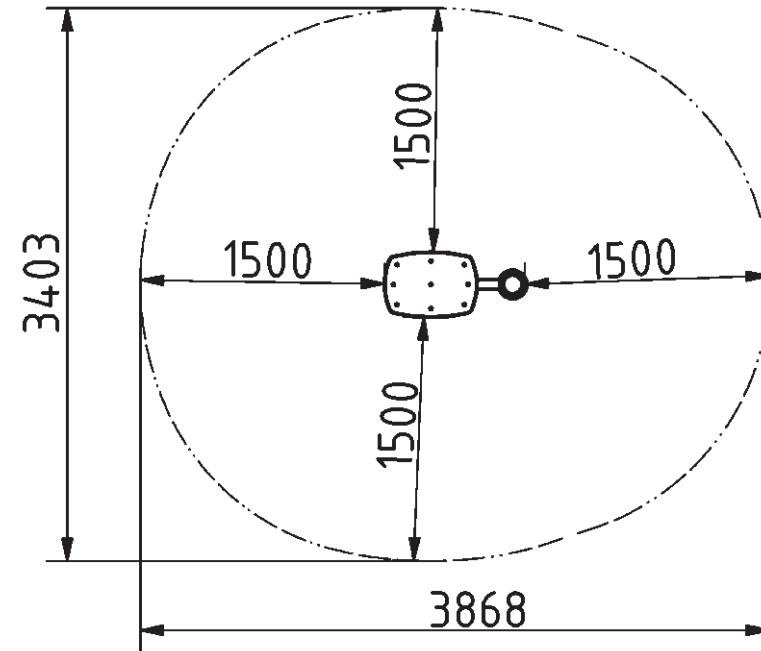

Muscle Groups Focus

Stepper on pillar

The Steppers are your perfect companion for robust outdoor workouts. Seamlessly blending form and function, this innovative stepper offered in three fixed heights (400, 500, 600 mm) to cater to varied exercise intensities. Its space-saving design retains the potency of traditional steppers, while its sturdy and slip-resistant construction ensures safety.

Attributes

Product code	1-1-129
Certificate	EN 16630
Age group	14 + years
Capacity	1 person
Max. weight load	99 kg
Type	Fitness
Difficulty level	Easy

Side View

Plan View

Installation information

Number of installers (concrete)	At least 2 people
Total installation time (concrete)	25-45 min.
Number of installers (equipment)	At least 2 people
Total installation time (equipment)	10-15 min.
Excavation volume	0.2 m ³
Concrete volume	0.2 m ³
Size of the base structure	0,5 x 0,5 x 0,8 m
Anchoring options	In-ground or surface
In combined structures, the volume of concrete required varies.	

Technical specification

Safety surface area	Around 1,5 m radius
Net weight	33 kg
Material	S235
Critic fall height	400; 500; 600 mm
Color options	● ● ● ● ● ●

For more color options, discuss with your sales representative.