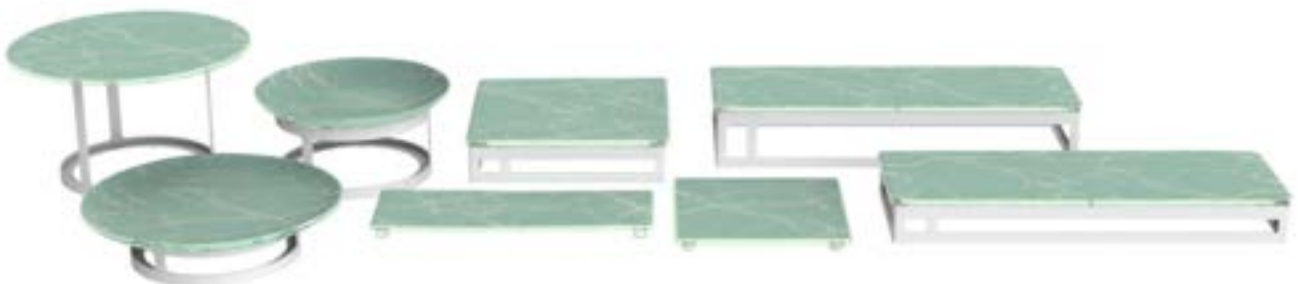

MRBZ114422-W
Turquoise with white
pattern and white riser

MRBZ422114-W
White with turquoise
pattern and white riser

A Complete Canape Presentation Setup