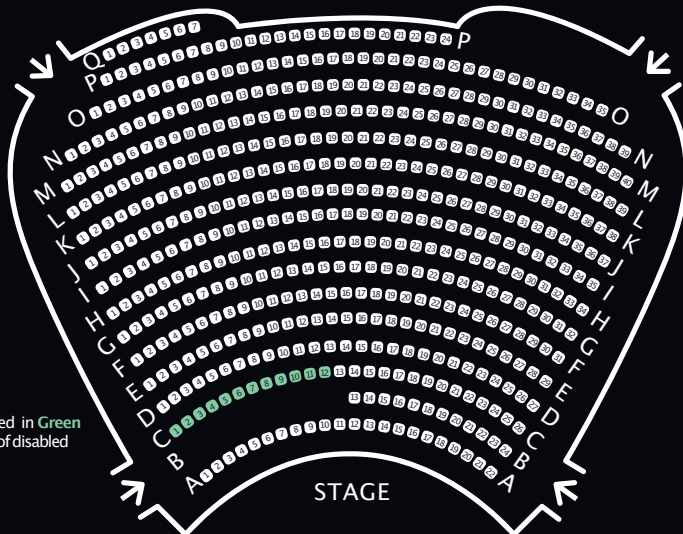

BOX OFFICE

Box Office will open one hour before the start of any event. Otherwise you can call Box office from 10am Tuesday to Saturday, or purchase online anytime
Please note that a £1.50 Restoration Levy is added to the price of all tickets.

ACCESS

We aim to make the theatre as accessible as possible for everyone, so please let us know when booking if you have any specific requirements.

We have an analogue induction loop in the auditorium and up to six wheelchair spaces accessible via a ramp. Companion tickets are free.

GETTING TO US

The theatre is a short drive from Junction 9 on the M25, from where you can follow signs for Leatherhead Town Centre. There is parking in the Leret Way multi story car park, in Church Street, on Station Road and in the public car park opposite the theatre. Most parking is free after 6pm.

We are also about a 10-minute walk from Leatherhead railway station
- just follow the signs for the Town Centre from the bottom of the high street.
Bus routes serving the town are 408, 465, 478, 479, C2 and 21.

CONTACT DETAILS

The Leatherhead Theatre, 7 Church Street, Leatherhead, Surrey KT22 8DN.
Box Office: 01372 365141 | www.theleatherheadtheatre.com
admin@the-theatre.org

Also on Facebook, Twitter (Lhdtheatre) and Instagram (Leatherheadtheatre)

Seating Plan

Seats highlighted in Green are for the use of disabled patrons

Thank you