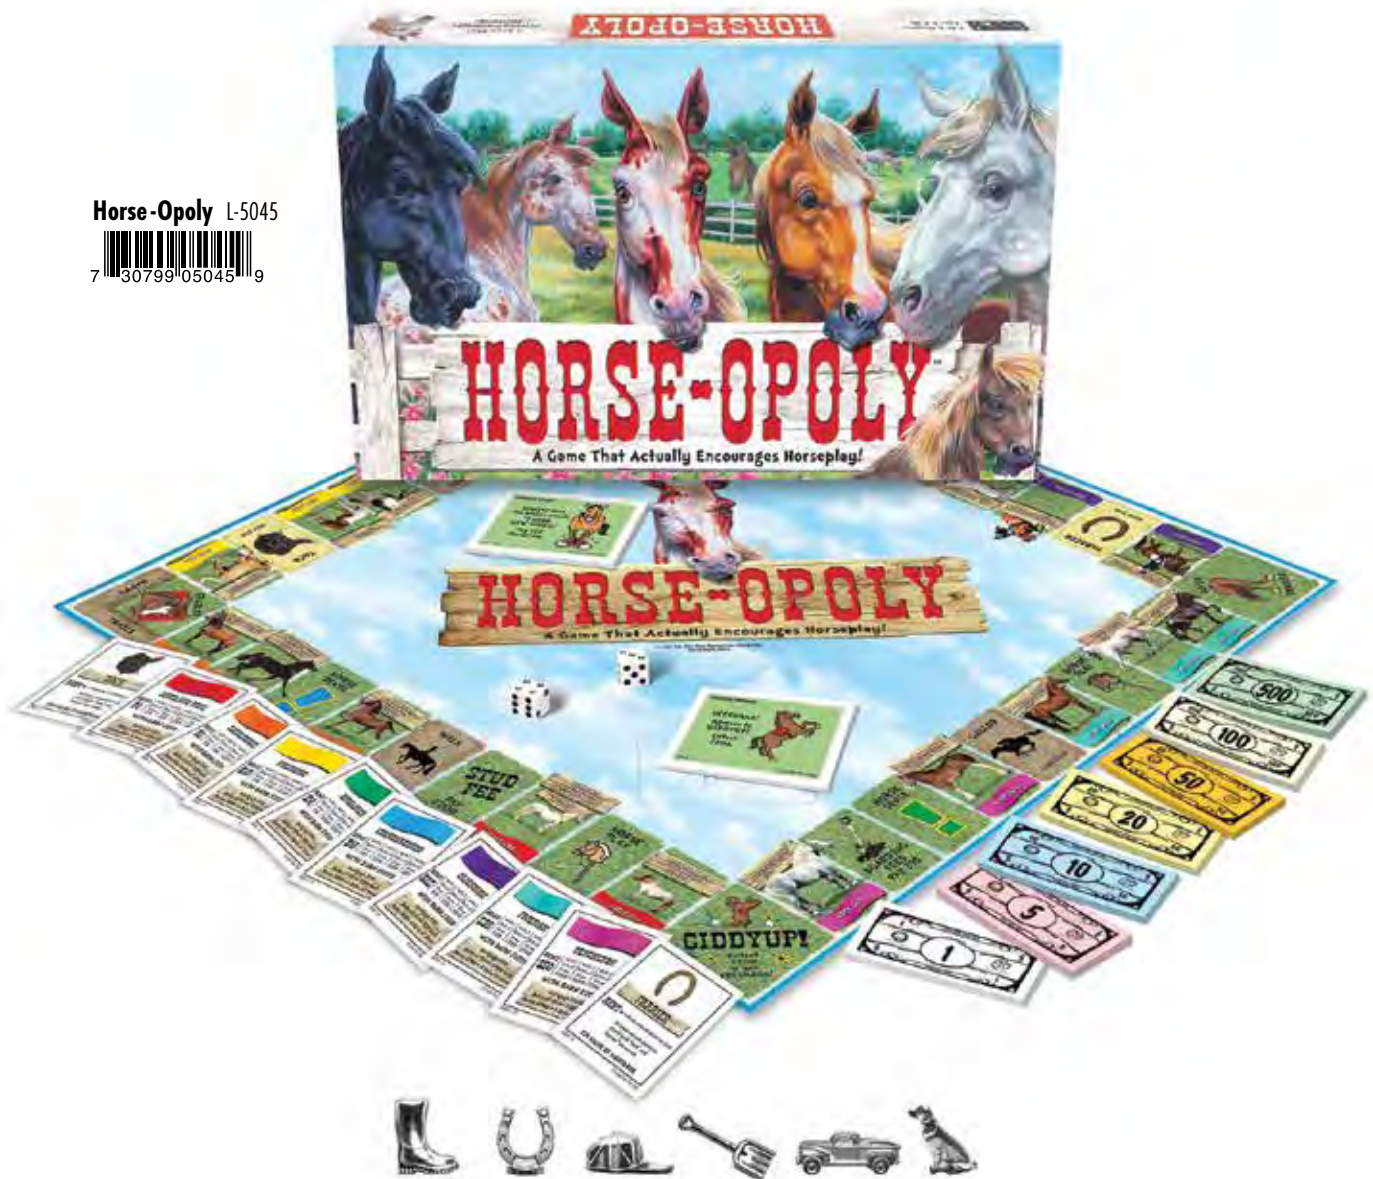

Late for
The Sky

Horse-Opoly L-5045

7 30799 05045 9

Rodeo-Opoly L-5083

7 30799 05083 1

Wine-Opoly (Age 19+) L-5024

7 30799 05024 4

Brew-Opoly L-5060

7 30799 05060 2

All Specialty-Opolies are: Case Pack: 6 | Ages: 8+ | 2-6 players

NEW

60s-Opoly L-14419

6 25012 14419 3

NEW

70s-Opoly L-14420

6 25012 14420 9