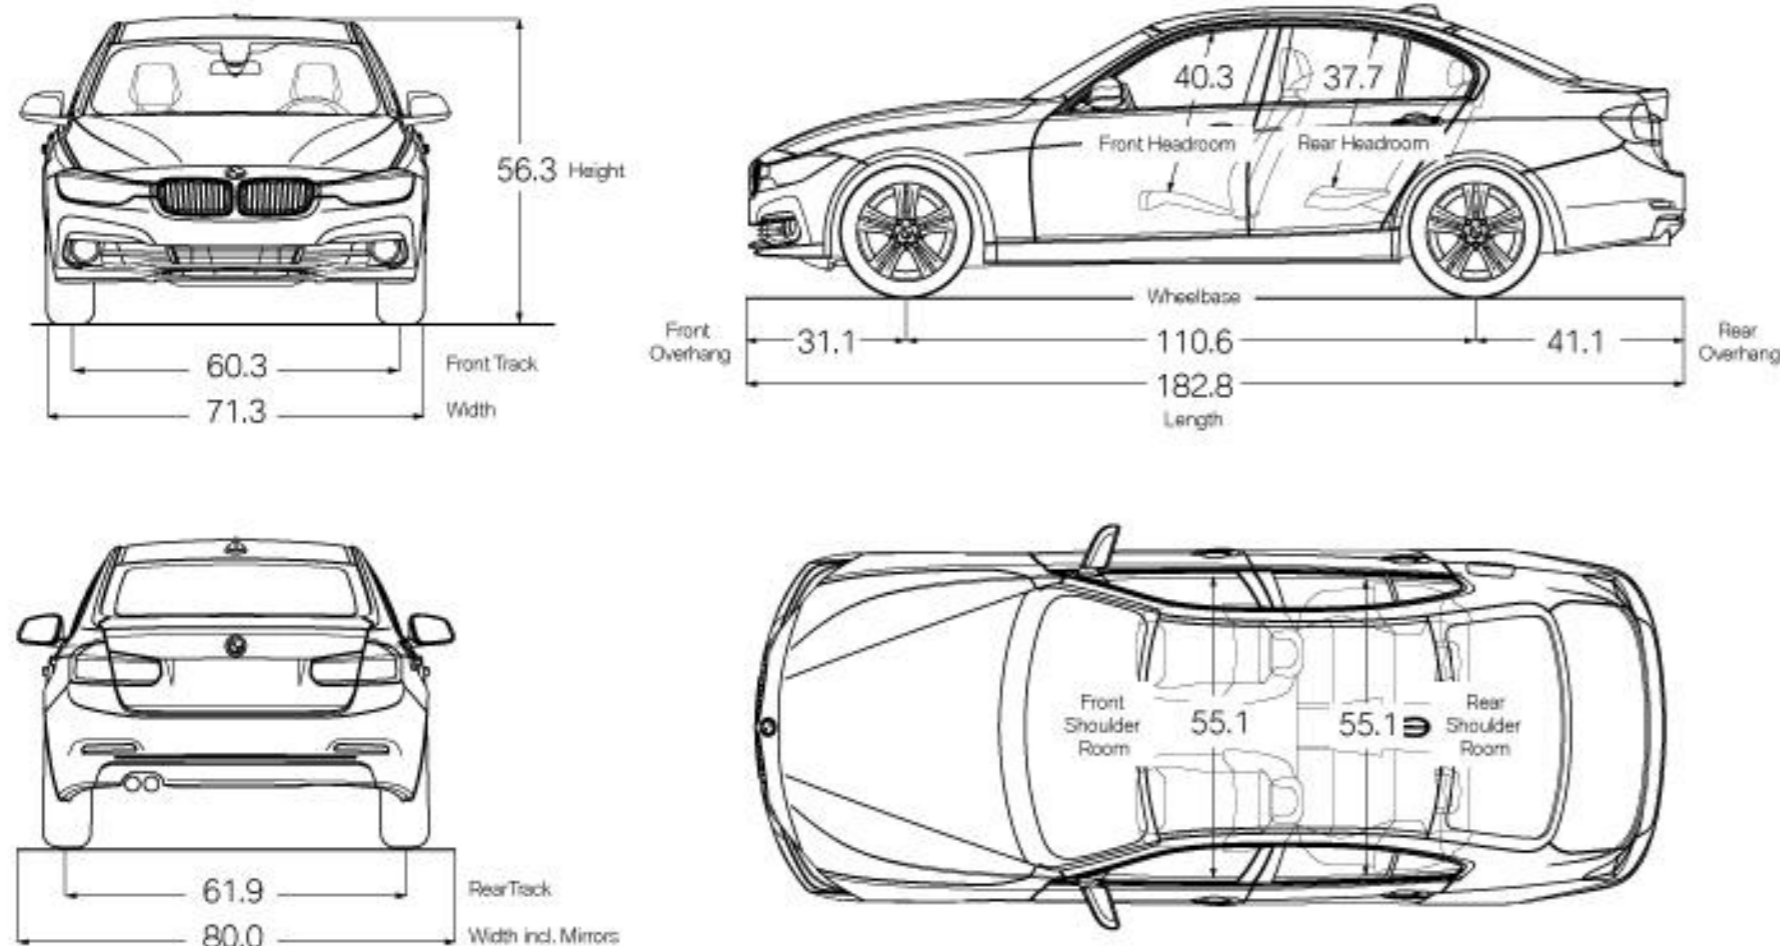

3 SERIES SEDAN

TECHNICAL DATA

	328d	328d xDrive	330i	330i xDrive	340i	340i xDrive
ENGINE	2.0-liter TwinPower Turbo Diesel inline 4-cylinder 180 hp @ 4000 / 280 @ 1750–2750		2.0-liter TwinPower Turbo Diesel inline 4-cylinder 248 hp @ 5200 / 258 @ 1450–4800		3.0-liter TwinPower Turbo inline 6-cylinder 320 @ 5500 / 330 @ 1380–5000	
OUTPUT @ RPM						
0-60 MPH (sec)¹	7.4	7.3	5.5 [5.6]	5.5	4.8 [4.9]	4.6 [4.7]
CITY / HIGHWAY / COMBINED MPG	TBD	TBD	23/34/27 [21/32/25]	23/33/26	21/32/25 [19/29/23]	21/31/25 [19/29/23]

	320i / 320i xDrive
ENGINE	2.0-liter TwinPower Turbo inline 4-cylinder
OUTPUT @ RPM	180 hp @ 5000 / 200 lb-ft @ 1250–4500
0-60 MPH (sec)¹	7.1 [7.1]
CITY / HIGHWAY / COMBINED MPG	23/35/27

Figures in [ ] refer to vehicles with manual transmission. Figures subject to change. Not all packages available in all models. Please visit your BMW Retailer or bmwusa.com for the most up-to-date information.

¹BMW AG preliminary test results. Actual acceleration results may vary, depending on specification of vehicle; road and environmental conditions; testing procedures and driving style. These results should be used for comparison only and verification should not be attempted on public roads. BMW urges you to obey all posted speed laws and always wear safety belts.

Not all features are available on all models. Get the latest information on standard and optional features, packages and technical specifications. Visit bmwusa.com and select the BMW model of your choice.

All dimensions in technical drawings are given in inches. Dimensions shown apply to 330i xDrive Sedan.