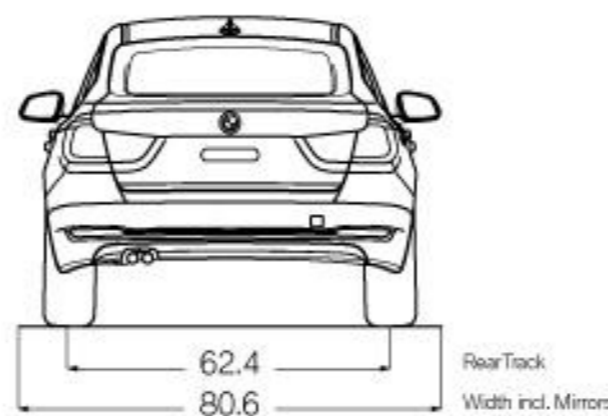

All dimensions in technical drawings are given in inches. Dimensions shown apply to 330i and 330i xDrive Gran Turismo.

Figures subject to change. Not all packages available in all models. Please visit your BMW Retailer or bmwusa.com for the most up-to-date information.