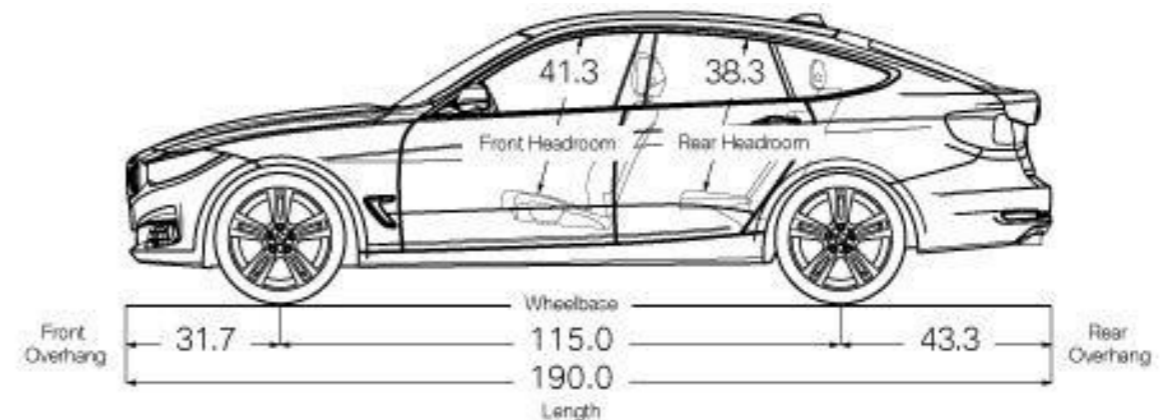

All dimensions in technical drawings are given in inches. Dimensions shown apply to 330i and 330i xDrive Gran Turismo.

Figures subject to change. Not all packages available in all models. Please visit your BMW Retailer or bmwusa.com for the most up-to-date information.