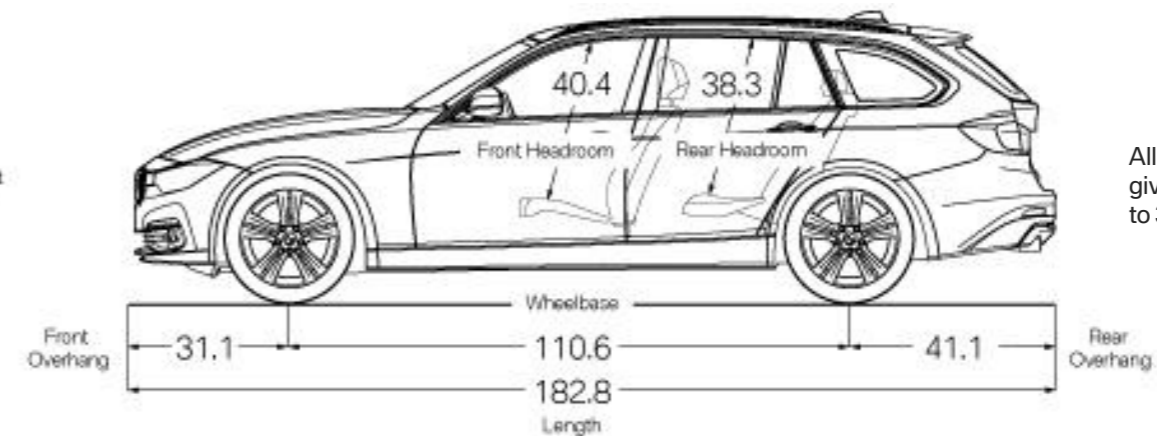

All dimensions in technical drawings are given in inches. Dimensions shown apply to 328d xDrive Sports Wagon.

Figures subject to change. Not all packages available in all models. Please visit your BMW Retailer or bmwusa.com for the most up-to-date information.

¹BMW AG preliminary test results. Actual acceleration results may vary, depending on specification of vehicle; road and environmental conditions; testing procedures and driving style. These results should be used for comparison only and verification should not be attempted on public roads. BMW urges you to obey all posted speed laws and always wear safety belts.

Not all features are available on all models. Get the latest information on standard and optional features, packages and technical specifications. Visit bmwusa.com and select the BMW model of your choice.