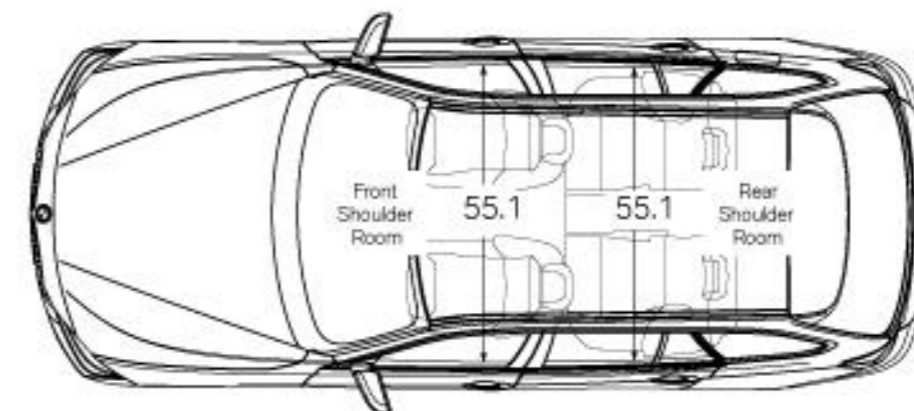

All dimensions in technical drawings are given in inches. Dimensions shown apply to 328d xDrive Sports Wagon.

Figures subject to change. Not all packages available in all models. Please visit your BMW Retailer or bmwusa.com for the most up-to-date information.

¹BMW AG preliminary test results. Actual acceleration results may vary, depending on specification of vehicle; road and environmental conditions; testing procedures and driving style. These results should be used for comparison only and verification should not be attempted on public roads. BMW urges you to obey all posted speed laws and always wear safety belts.

Not all features are available on all models. Get the latest information on standard and optional features, packages and technical specifications. Visit bmwusa.com and select the BMW model of your choice.