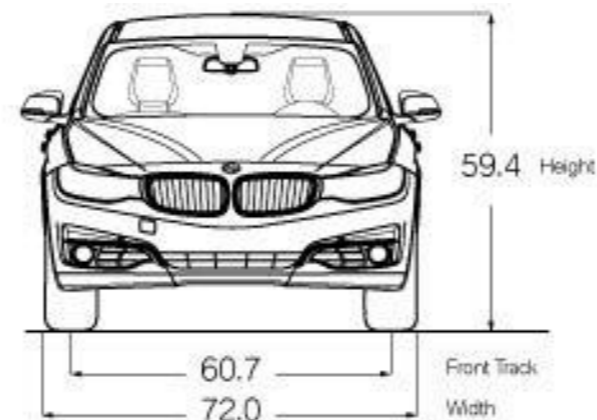

All dimensions in technical drawings are given in inches. Dimensions shown apply to 330i and 330i xDrive Gran Turismo.

Figures subject to change. Not all packages available in all models. Please visit your BMW Retailer or bmwusa.com for the most up-to-date information.