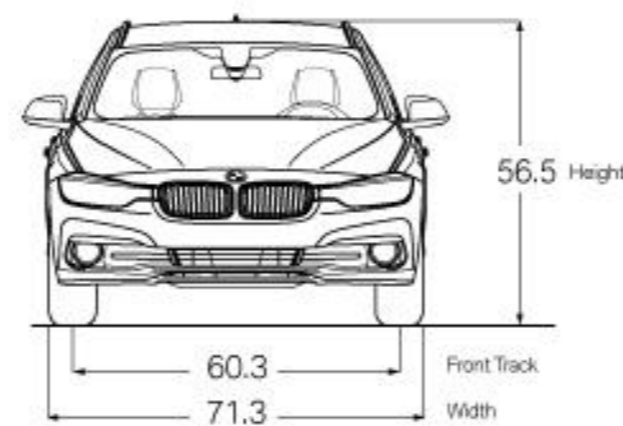

All dimensions in technical drawings are given in inches. Dimensions shown apply to 328d xDrive Sports Wagon.

Figures subject to change. Not all packages available in all models. Please visit your BMW Retailer or bmwusa.com for the most up-to-date information.

¹BMW AG preliminary test results. Actual acceleration results may vary, depending on specification of vehicle; road and environmental conditions; testing procedures and driving style. These results should be used for comparison only and verification should not be attempted on public roads. BMW urges you to obey all posted speed laws and always wear safety belts.

Not all features are available on all models. Get the latest information on standard and optional features, packages and technical specifications. Visit bmwusa.com and select the BMW model of your choice.